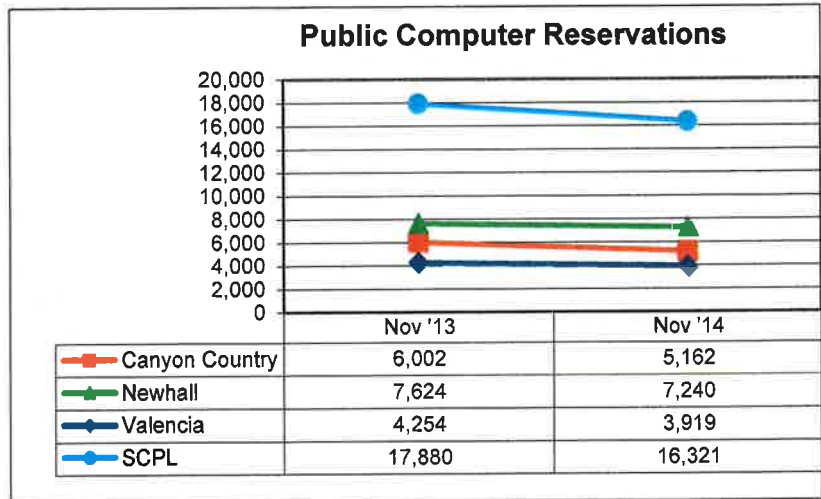

SANTA CLARITA PUBLIC LIBRARY STATISTICS
FISCAL YEAR 2014-15
PUBLIC COMPUTER RESERVATIONS

In November 2014, a total of 16,321 patrons reserved and used a public computer.

5,162 patrons used public computers in the Canyon Country Library, 7,240 in Newhall Library, and 3,919 in Valencia Library.