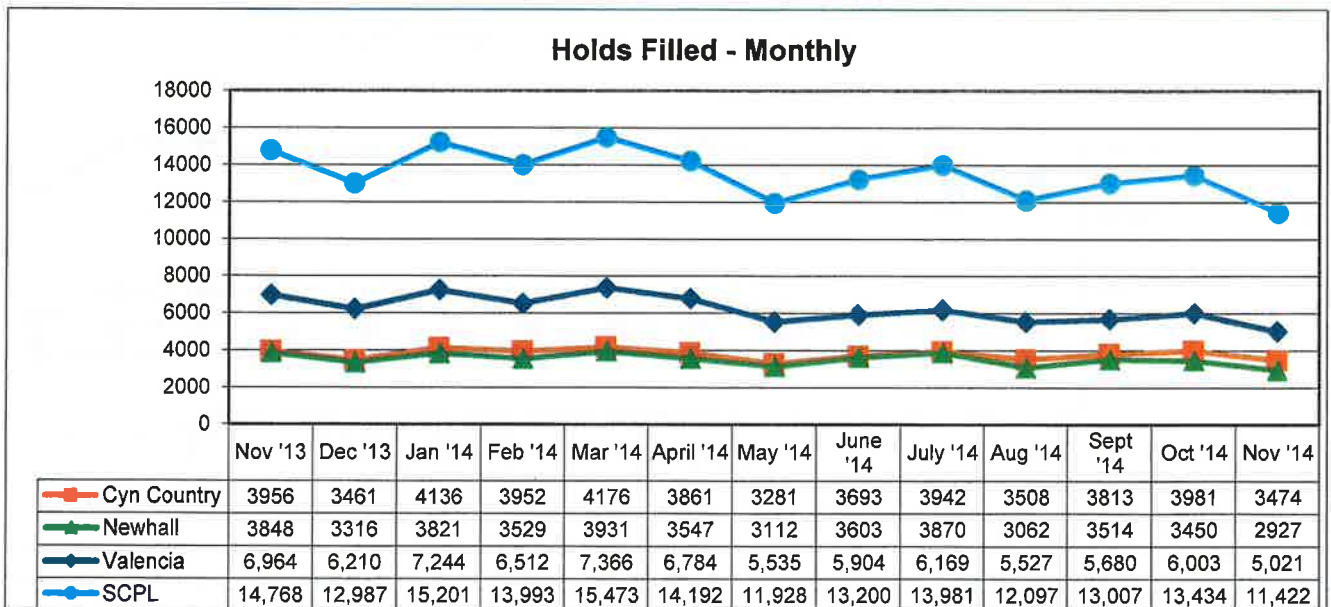

SANTA CLARITA PUBLIC LIBRARY STATISTICS
FISCAL YEAR 2014-15
CIRCULATION

In November 2014, a total of 117,421 books and materials were circulated in the Santa Clarita Public Library.

28,839 books and materials were circulated at the Canyon Country Library, 33,160 at Newhall Library, and 55,422 at Valencia Library.

SANTA CLARITA PUBLIC LIBRARY STATISTICS
FISCAL YEAR 2014-15
PUBLIC COMPUTER RESERVATIONS

In November 2014, a total of 16,321 patrons reserved and used a public computer.

5,162 patrons used public computers in the Canyon Country Library, 7,240 in Newhall Library, and 3,919 in Valencia Library.

SANTA CLARITA PUBLIC LIBRARY STATISTICS
FISCAL YEAR 2014-15
HOLDS FILLED

In November 2014, a total of 11,422 holds were filled in the Santa Clarita Public Library.

3,474 holds were filled in the Canyon Country Library, 2,927 in Newhall Library, and 5,021 in Valencia Library.