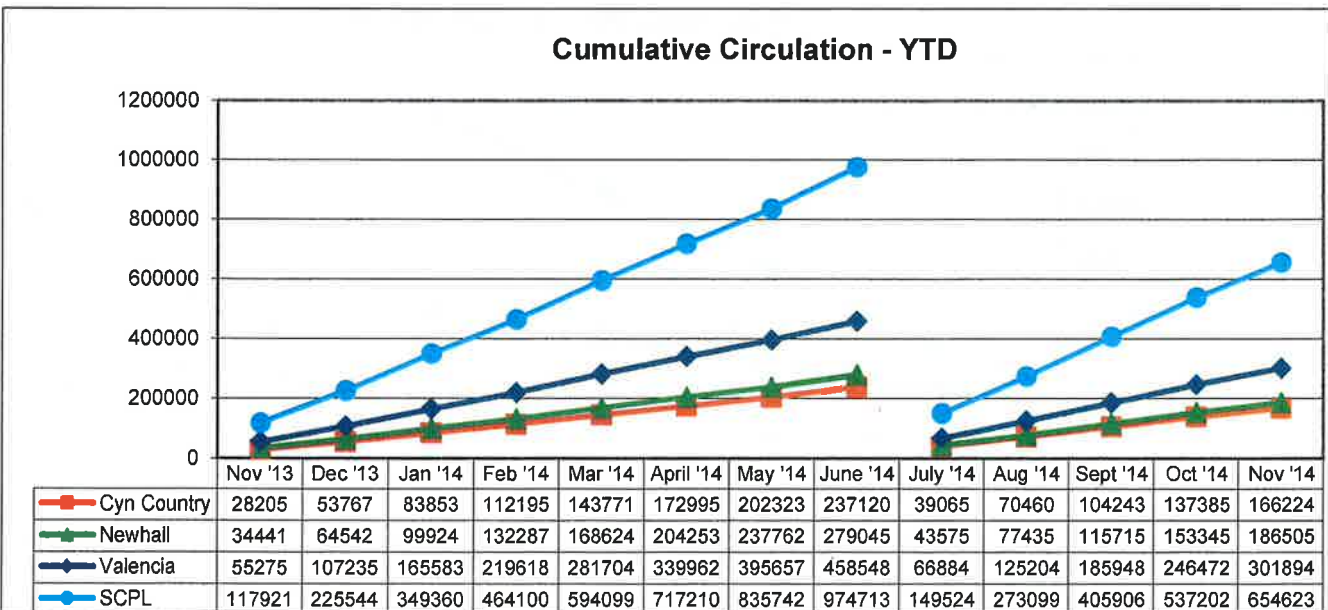

Year-to-Date								
NOVEMBER 2014	CANYON COUNTRY		OLD TOWN NEWHALL		VALENCIA		TOTALS	
	Nov. Y-T-D 2014	Nov. Y-T-D 2013	Nov. Y-T-D 2014	Nov. Y-T-D 2013	Nov. Y-T-D 2014	Nov. Y-T-D 2013	Nov. Y-T-D 2014	Nov. Y-T-D 2013
Patron Traffic	115,228	114,862	154,045	153,773	125,907	125,043	395,180	393,678
Circulation	166,224	161,121	186,505	186,748	301,894	297,677	654,623	645,546
PC Reservations	30,926	36,440	42,498	44,299	22,202	24,285	95,626	105,024
Volunteer Hours	2,588	2,940	3,598	2,980	1,322	1,476	7,508	25,466
Holds Filled	18,718	21,010	16,823	21,169	28,400	39,292	63,941	81,471
Number of Programs	275	216	473	312	285	163	1,033	691
Program Attendance	6,263	4,641	14,856	8,792	7,228	4,403	28,347	17,836
Library Cards Issued	1,948	2,360	3,528	4,603	1,799	2,258	7,275	9,221
Wi-Fi Users	7,106	6,116	11,816	10,775	6,756	6,211	25,678	23,102
Website Visits	xxx	xxx	xxx	xxx	xxx	xxx	254,942	146,183

SANTA CLARITA PUBLIC LIBRARY STATISTICS
FISCAL YEAR 2014-15
PATRON VISITS

In November 2014, a total of 75,574 patrons visited the Santa Clarita Public Library, with 24,555 visitors at Canyon Country, 28,986 at Newhall, and 22,033 at Valencia.

SANTA CLARITA PUBLIC LIBRARY STATISTICS
FISCAL YEAR 2014-15
CIRCULATION

In November 2014, a total of 117,421 books and materials were circulated in the Santa Clarita Public Library.

28,839 books and materials were circulated at the Canyon Country Library, 33,160 at Newhall Library, and 55,422 at Valencia Library.