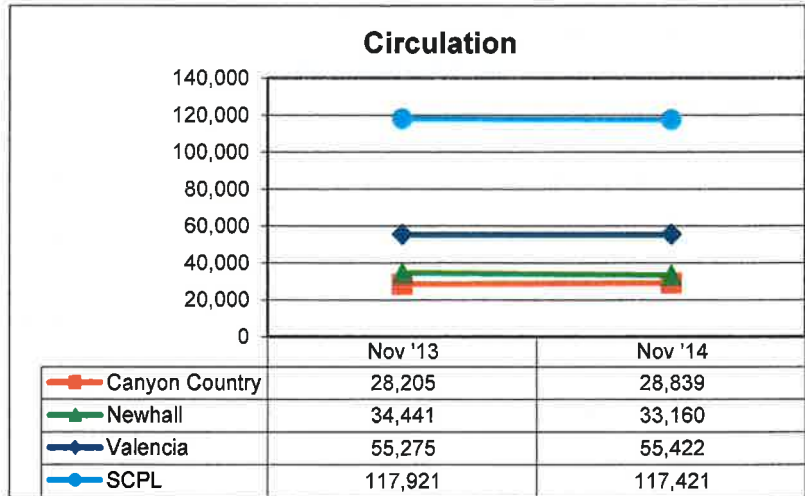

Year-to-Date								
NOVEMBER 2014	CANYON COUNTRY		OLD TOWN NEWHALL		VALENCIA		TOTALS	
	Nov. Y-T-D 2014	Nov. Y-T-D 2013	Nov. Y-T-D 2014	Nov. Y-T-D 2013	Nov. Y-T-D 2014	Nov. Y-T-D 2013	Nov. Y-T-D 2014	Nov. Y-T-D 2013
Patron Traffic	115,228	114,862	154,045	153,773	125,907	125,043	395,180	393,678
Circulation	166,224	161,121	186,505	186,748	301,894	297,677	654,623	645,546
PC Reservations	30,926	36,440	42,498	44,299	22,202	24,285	95,626	105,024
Volunteer Hours	2,588	2,940	3,598	2,980	1,322	1,476	7,508	25,466
Holds Filled	18,718	21,010	16,823	21,169	28,400	39,292	63,941	81,471
Number of Programs	275	216	473	312	285	163	1,033	691
Program Attendance	6,263	4,641	14,856	8,792	7,228	4,403	28,347	17,836
Library Cards Issued	1,948	2,360	3,528	4,603	1,799	2,258	7,275	9,221
Wi-Fi Users	7,106	6,116	11,816	10,775	6,756	6,211	25,678	23,102
Website Visits	xxx	xxx	xxx	xxx	xxx	xxx	254,942	146,183

SANTA CLARITA PUBLIC LIBRARY STATISTICS
FISCAL YEAR 2014-15
PATRON VISITS

In November 2014, a total of 75,574 patrons visited the Santa Clarita Public Library, with 24,555 visitors at Canyon Country, 28,986 at Newhall, and 22,033 at Valencia.

SANTA CLARITA PUBLIC LIBRARY STATISTICS
FISCAL YEAR 2014-15
CIRCULATION

In November 2014, a total of 117,421 books and materials were circulated in the Santa Clarita Public Library.

28,839 books and materials were circulated at the Canyon Country Library, 33,160 at Newhall Library, and 55,422 at Valencia Library.