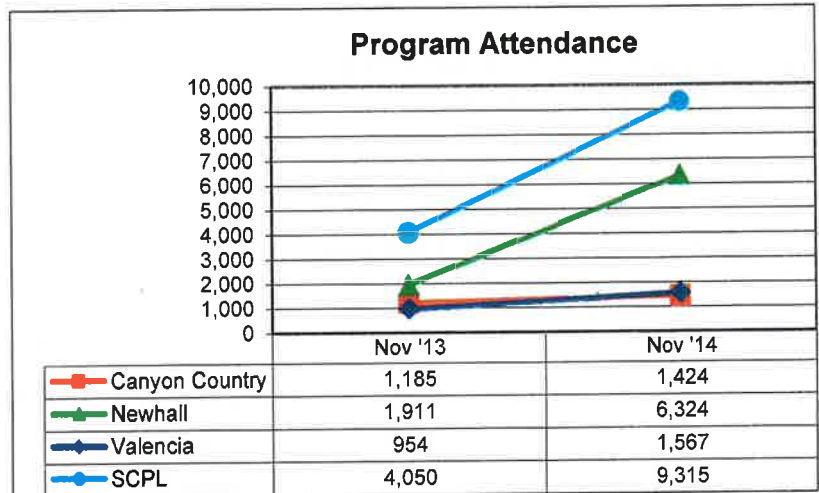

SANTA CLARITA PUBLIC LIBRARY STATISTICS
FISCAL YEAR 2014-15
CIRCULATION

In November 2014, a total of 117,421 books and materials were circulated in the Santa Clarita Public Library.

28,839 books and materials were circulated at the Canyon Country Library, 33,160 at Newhall Library, and 55,422 at Valencia Library.

SANTA CLARITA PUBLIC LIBRARY STATISTICS
FISCAL YEAR 2014-15
HOLDS FILLED

In November 2014, a total of 11,422 holds were filled in the Santa Clarita Public Library.

3,474 holds were filled in the Canyon Country Library, 2,927 in Newhall Library, and 5,021 in Valencia Library.

**SANTA CLARITA PUBLIC LIBRARY STATISTICS
FISCAL YEAR 2014-15
PROGRAM ATTENDANCE**

In November 2014, a total of 9,315 attendees participated in a program.

1,424 attended a Library program at the Canyon Country Library, 6,324 at Newhall Library, and 1,567 Valencia Library.