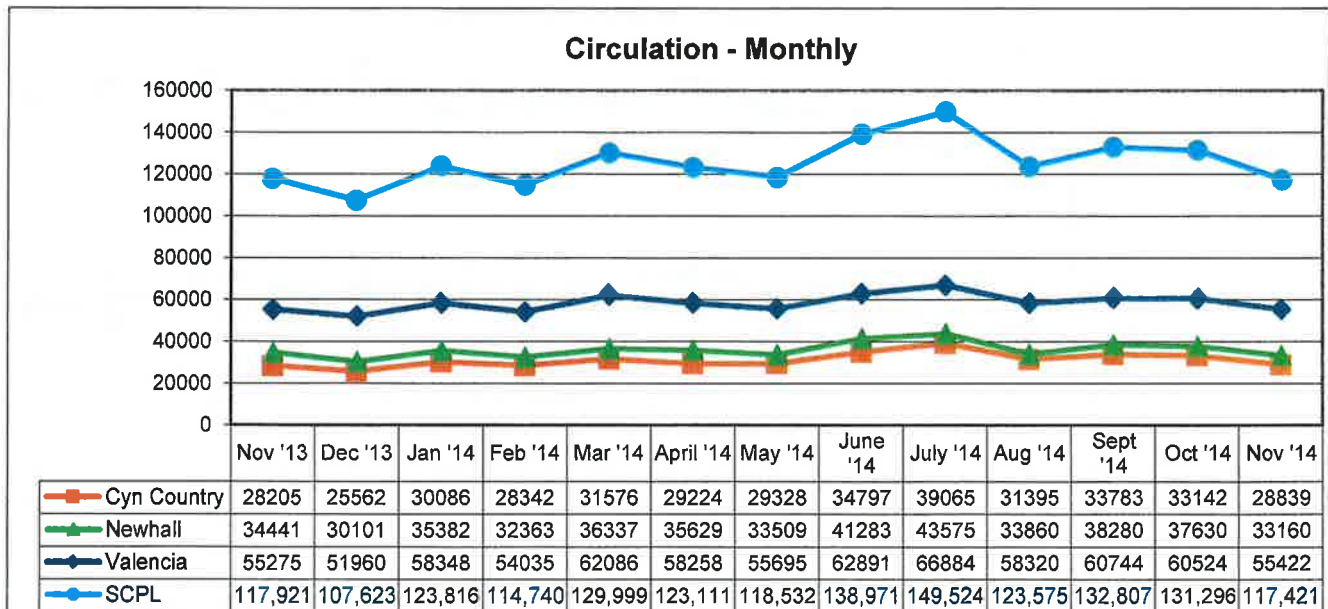

Year-to-Date								
NOVEMBER 2014	CANYON COUNTRY		OLD TOWN NEWHALL		VALENCIA		TOTALS	
	Nov. Y-T-D 2014	Nov. Y-T-D 2013	Nov. Y-T-D 2014	Nov. Y-T-D 2013	Nov. Y-T-D 2014	Nov. Y-T-D 2013	Nov. Y-T-D 2014	Nov. Y-T-D 2013
Patron Traffic	115,228	114,862	154,045	153,773	125,907	125,043	395,180	393,678
Circulation	166,224	161,121	186,505	186,748	301,894	297,677	654,623	645,546
PC Reservations	30,926	36,440	42,498	44,299	22,202	24,285	95,626	105,024
Volunteer Hours	2,588	2,940	3,598	2,980	1,322	1,476	7,508	25,466
Holds Filled	18,718	21,010	16,823	21,169	28,400	39,292	63,941	81,471
Number of Programs	275	216	473	312	285	163	1,033	691
Program Attendance	6,263	4,641	14,856	8,792	7,228	4,403	28,347	17,836
Library Cards Issued	1,948	2,360	3,528	4,603	1,799	2,258	7,275	9,221
Wi-Fi Users	7,106	6,116	11,816	10,775	6,756	6,211	25,678	23,102
Website Visits	xxx	xxx	xxx	xxx	xxx	xxx	254,942	146,183

SANTA CLARITA PUBLIC LIBRARY STATISTICS
FISCAL YEAR 2014-15
PATRON VISITS

In November 2014, a total of 75,574 patrons visited the Santa Clarita Public Library, with 24,555 visitors at Canyon Country, 28,986 at Newhall, and 22,033 at Valencia.

SANTA CLARITA PUBLIC LIBRARY STATISTICS
FISCAL YEAR 2014-15
CIRCULATION

In November 2014, a total of 117,421 books and materials were circulated in the Santa Clarita Public Library.

28,839 books and materials were circulated at the Canyon Country Library, 33,160 at Newhall Library, and 55,422 at Valencia Library.