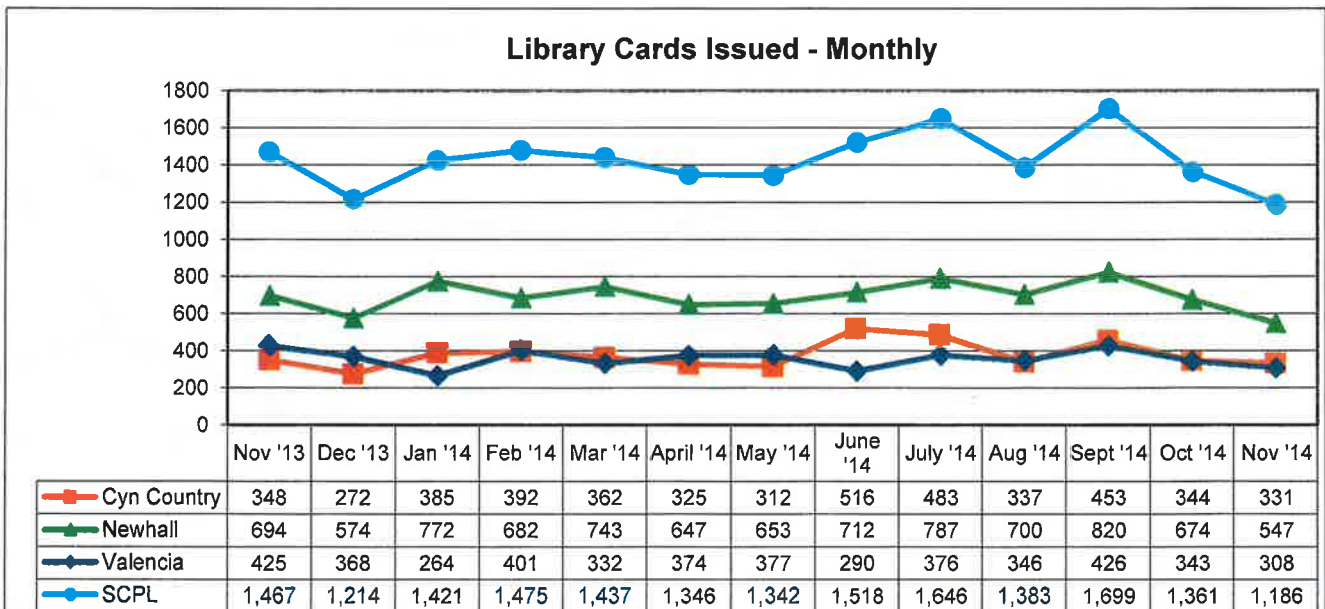

**SANTA CLARITA PUBLIC LIBRARY STATISTICS
FISCAL YEAR 2014-15
PROGRAM ATTENDANCE**

In November 2014, a total of 9,315 attendees participated in a program.

1,424 attended a Library program at the Canyon Country Library, 6,324 at Newhall Library, and 1,567 Valencia Library.

SANTA CLARITA PUBLIC LIBRARY STATISTICS
FISCAL YEAR 2014-15
LIBRARY CARDS ISSUED

In November 2014, a total of 1,186 new Library cards were issued.

331 new Library cards were issued at the Canyon Country Library, 547 at Newhall Library, and 308 at Valencia Library.