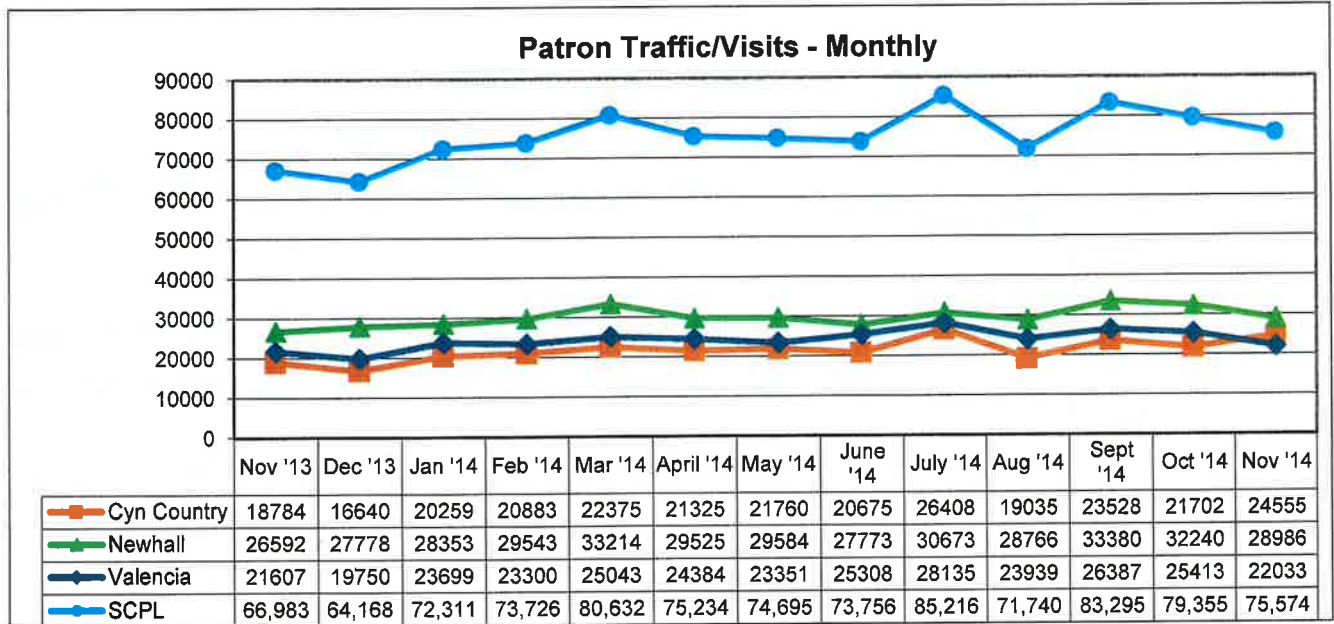

SANTA CLARITA PUBLIC LIBRARY STATISTICS
FISCAL YEAR 2014-15
PATRON VISITS

In November 2014, a total of 75,574 patrons visited the Santa Clarita Public Library, with 24,555 visitors at Canyon Country, 28,986 at Newhall, and 22,033 at Valencia.