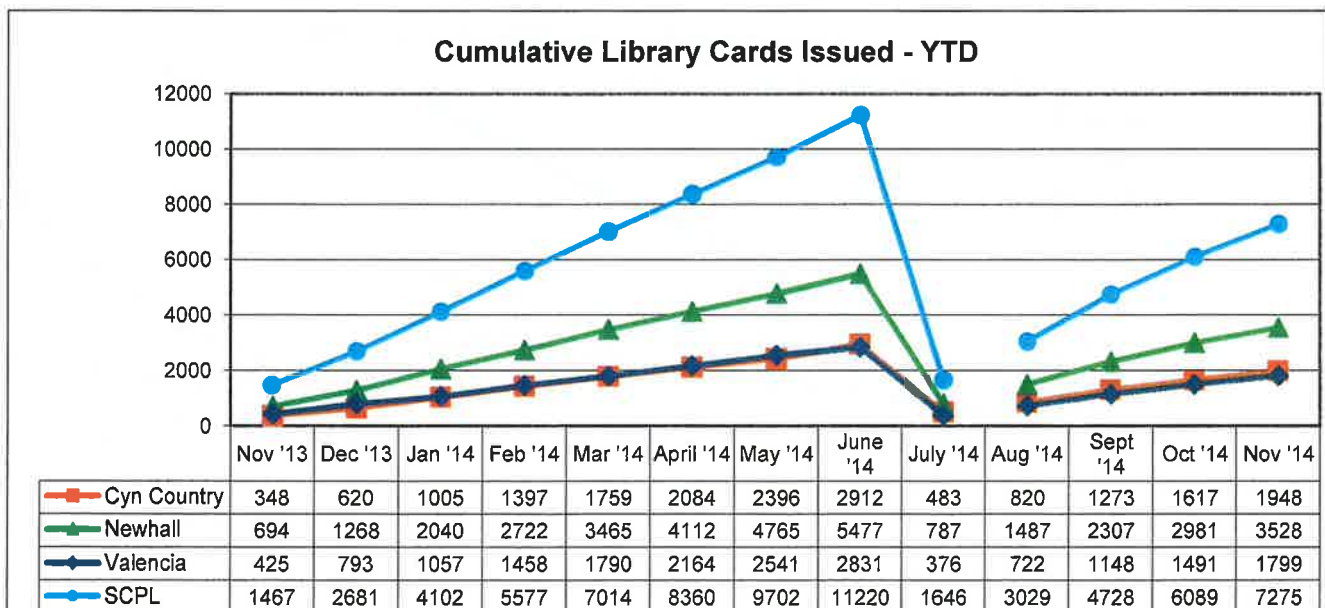

**SANTA CLARITA PUBLIC LIBRARY STATISTICS
FISCAL YEAR 2014-15
PROGRAM ATTENDANCE**

In November 2014, a total of 9,315 attendees participated in a program.

1,424 attended a Library program at the Canyon Country Library, 6,324 at Newhall Library, and 1,567 Valencia Library.

SANTA CLARITA PUBLIC LIBRARY STATISTICS
FISCAL YEAR 2014-15
LIBRARY CARDS ISSUED

In November 2014, a total of 1,186 new Library cards were issued.

331 new Library cards were issued at the Canyon Country Library, 547 at Newhall Library, and 308 at Valencia Library.