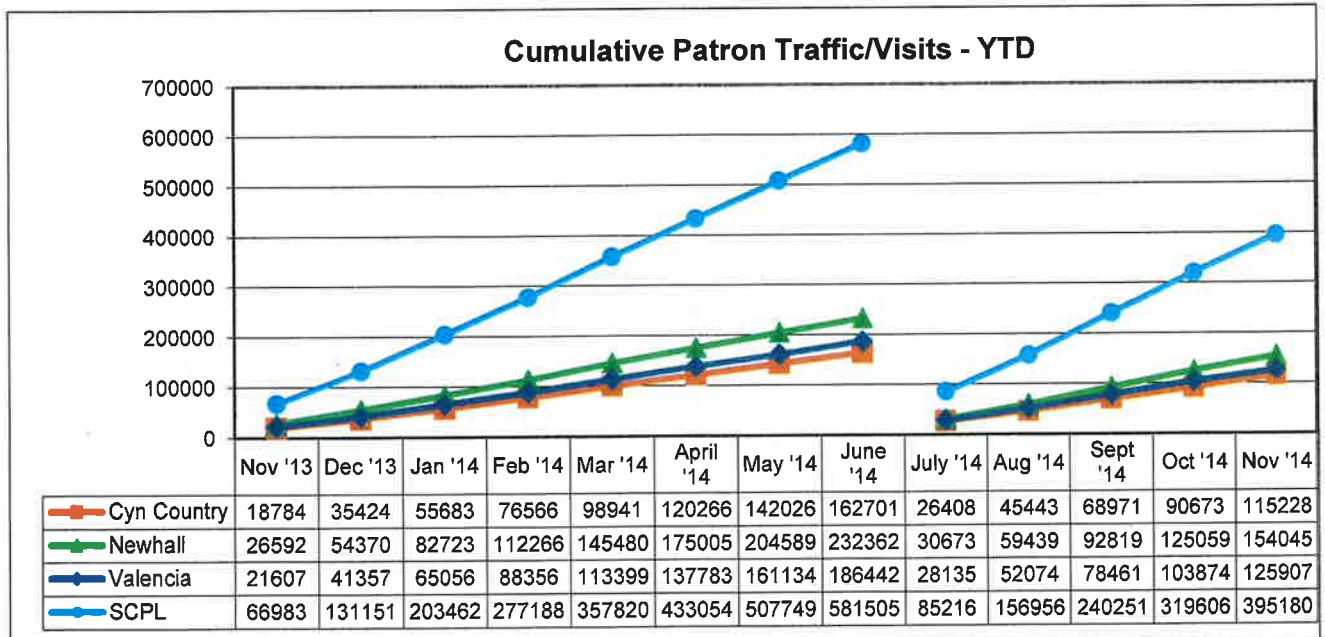

SANTA CLARITA PUBLIC LIBRARY STATISTICS
FISCAL YEAR 2014-15
PATRON VISITS

In November 2014, a total of 75,574 patrons visited the Santa Clarita Public Library, with 24,555 visitors at Canyon Country, 28,986 at Newhall, and 22,033 at Valencia.