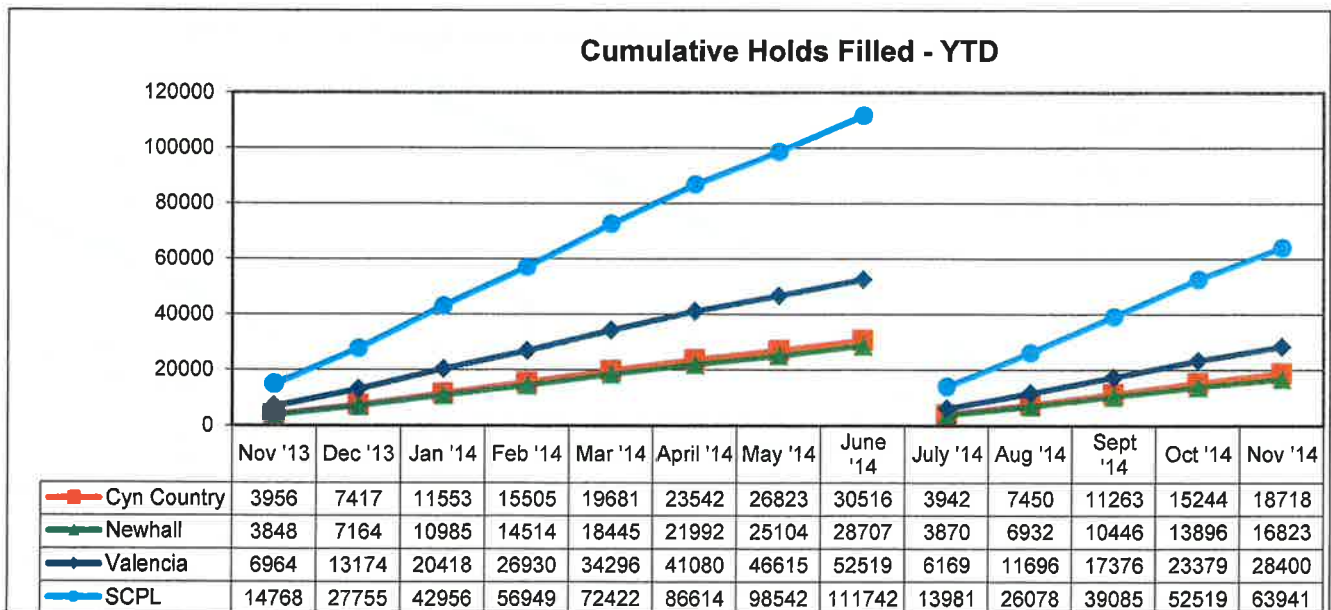

SANTA CLARITA PUBLIC LIBRARY STATISTICS
FISCAL YEAR 2014-15
CIRCULATION

In November 2014, a total of 117,421 books and materials were circulated in the Santa Clarita Public Library.

28,839 books and materials were circulated at the Canyon Country Library, 33,160 at Newhall Library, and 55,422 at Valencia Library.

SANTA CLARITA PUBLIC LIBRARY STATISTICS
FISCAL YEAR 2014-15
PUBLIC COMPUTER RESERVATIONS

In November 2014, a total of 16,321 patrons reserved and used a public computer.

5,162 patrons used public computers in the Canyon Country Library, 7,240 in Newhall Library, and 3,919 in Valencia Library.

SANTA CLARITA PUBLIC LIBRARY STATISTICS
FISCAL YEAR 2014-15
HOLDS FILLED

In November 2014, a total of 11,422 holds were filled in the Santa Clarita Public Library.

3,474 holds were filled in the Canyon Country Library, 2,927 in Newhall Library, and 5,021 in Valencia Library.