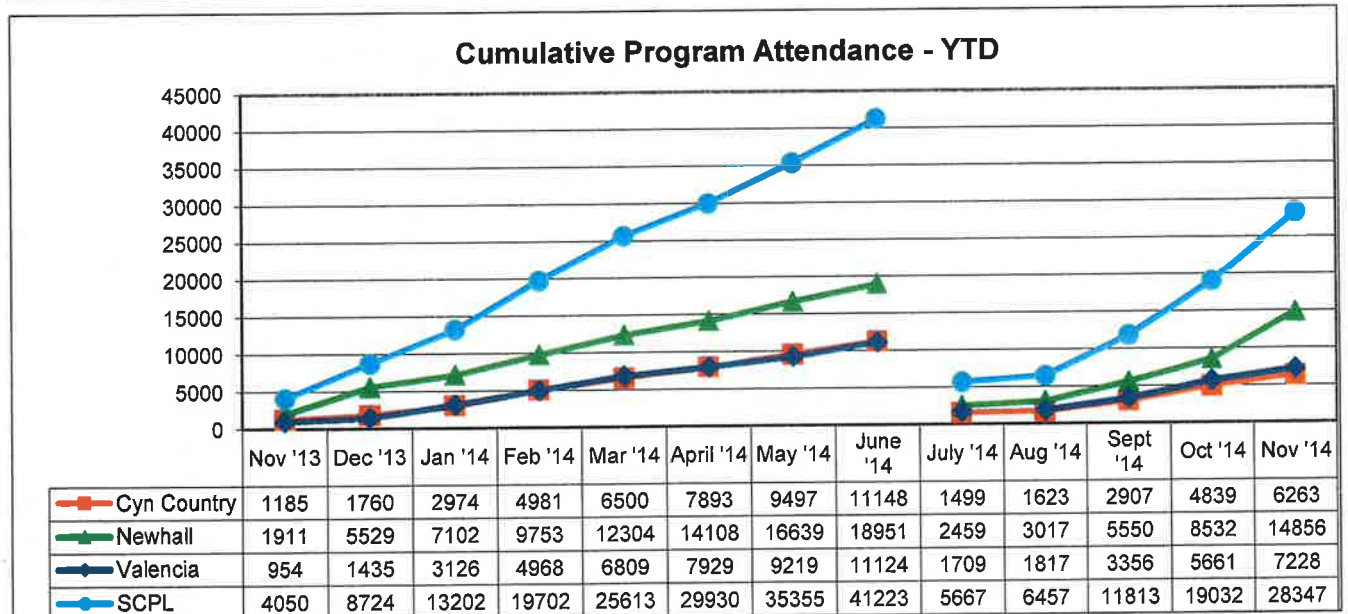

SANTA CLARITA PUBLIC LIBRARY STATISTICS
FISCAL YEAR 2014-15
HOLDS FILLED

In November 2014, a total of 11,422 holds were filled in the Santa Clarita Public Library.

3,474 holds were filled in the Canyon Country Library, 2,927 in Newhall Library, and 5,021 in Valencia Library.

**SANTA CLARITA PUBLIC LIBRARY STATISTICS
FISCAL YEAR 2014-15
PROGRAM ATTENDANCE**

In November 2014, a total of 9,315 attendees participated in a program.

1,424 attended a Library program at the Canyon Country Library, 6,324 at Newhall Library, and 1,567 Valencia Library.