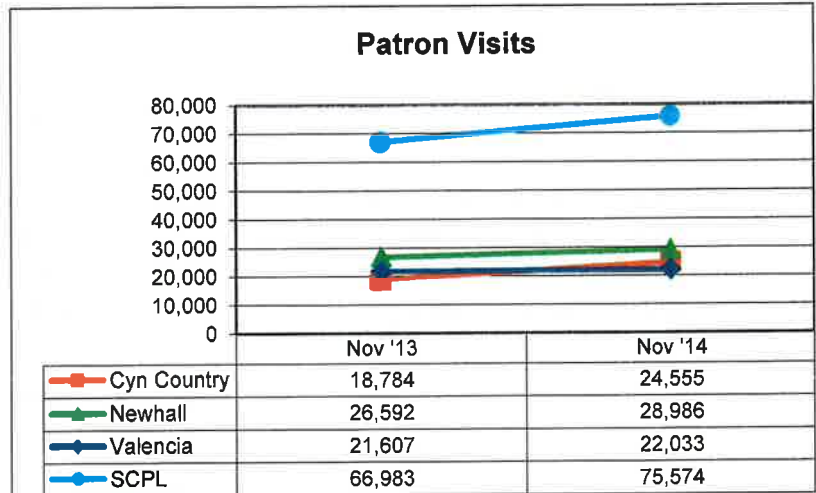

SANTA CLARITA PUBLIC LIBRARY STATISTICS
FISCAL YEAR 2014-15
PATRON VISITS

In November 2014, a total of 75,574 patrons visited the Santa Clarita Public Library, with 24,555 visitors at Canyon Country, 28,986 at Newhall, and 22,033 at Valencia.