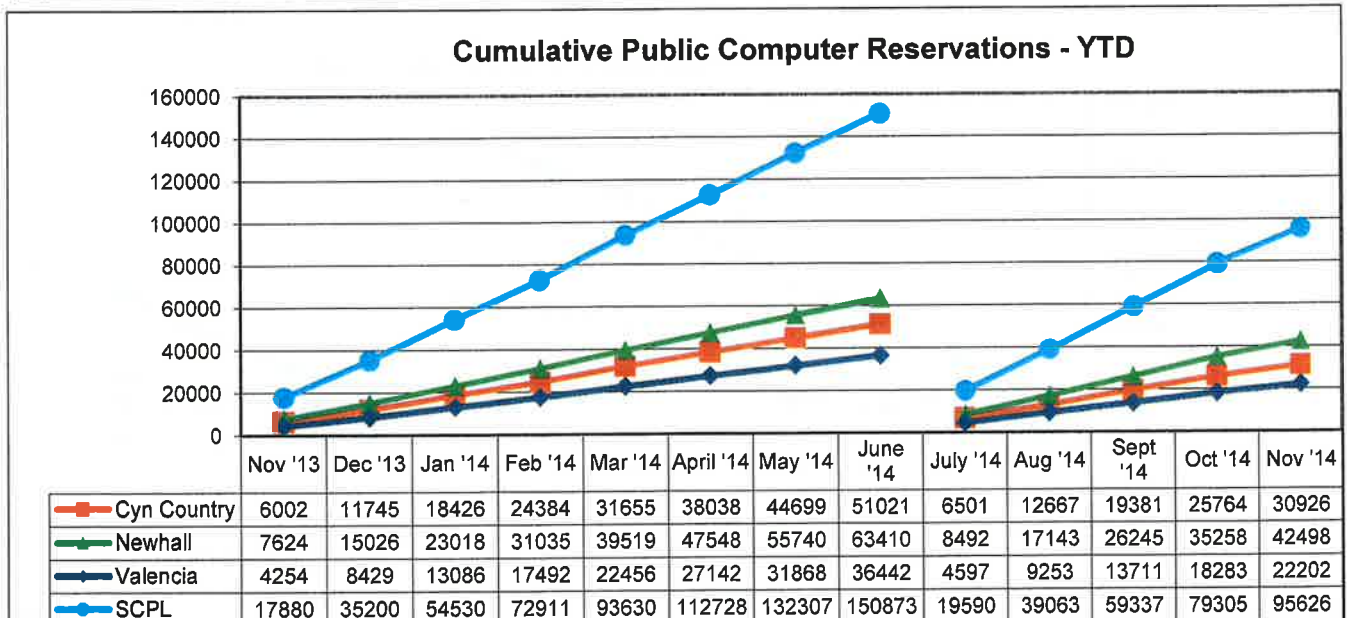

SANTA CLARITA PUBLIC LIBRARY STATISTICS
FISCAL YEAR 2014-15
PUBLIC COMPUTER RESERVATIONS

In November 2014, a total of 16,321 patrons reserved and used a public computer.

5,162 patrons used public computers in the Canyon Country Library, 7,240 in Newhall Library, and 3,919 in Valencia Library.