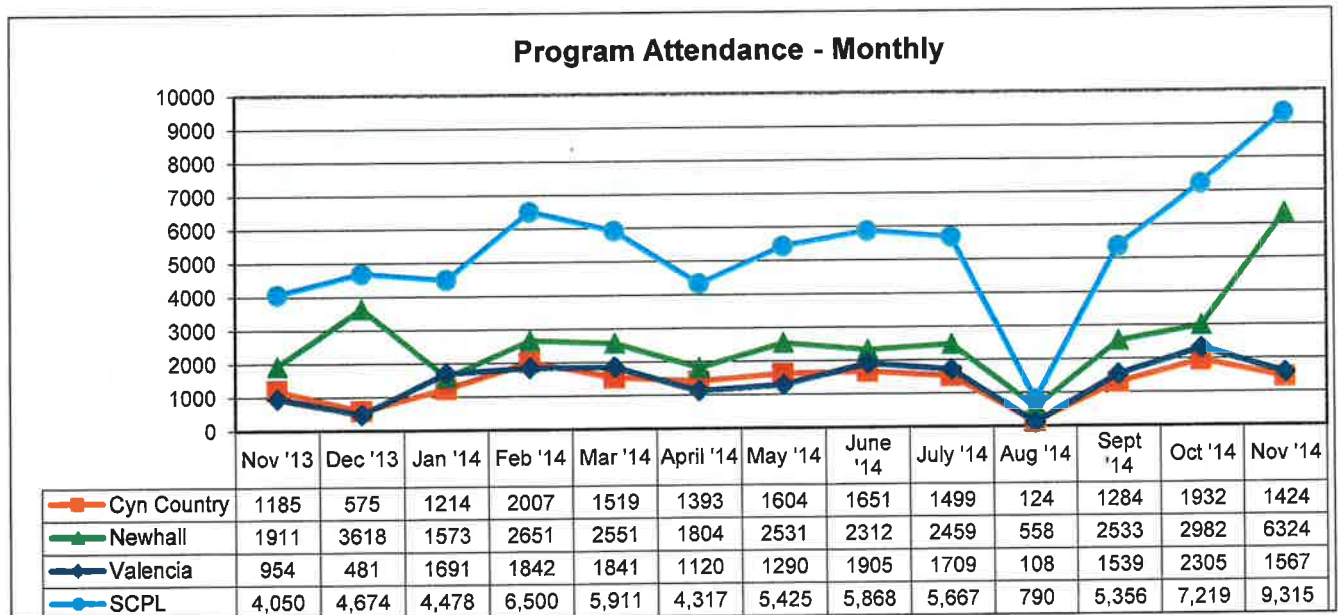

SANTA CLARITA PUBLIC LIBRARY STATISTICS
FISCAL YEAR 2014-15
CIRCULATION

In November 2014, a total of 117,421 books and materials were circulated in the Santa Clarita Public Library.

28,839 books and materials were circulated at the Canyon Country Library, 33,160 at Newhall Library, and 55,422 at Valencia Library.

SANTA CLARITA PUBLIC LIBRARY STATISTICS
FISCAL YEAR 2014-15
HOLDS FILLED

In November 2014, a total of 11,422 holds were filled in the Santa Clarita Public Library.

3,474 holds were filled in the Canyon Country Library, 2,927 in Newhall Library, and 5,021 in Valencia Library.

**SANTA CLARITA PUBLIC LIBRARY STATISTICS
FISCAL YEAR 2014-15
PROGRAM ATTENDANCE**

In November 2014, a total of 9,315 attendees participated in a program.

1,424 attended a Library program at the Canyon Country Library, 6,324 at Newhall Library, and 1,567 Valencia Library.