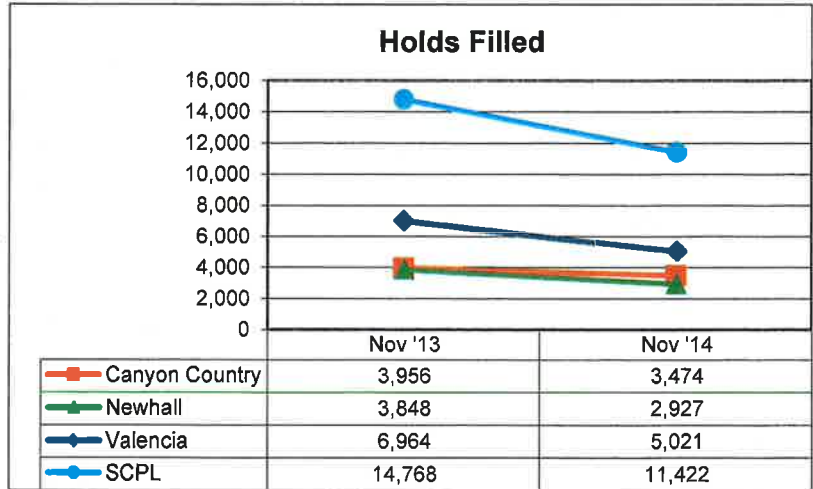

SANTA CLARITA PUBLIC LIBRARY STATISTICS
FISCAL YEAR 2014-15
CIRCULATION

In November 2014, a total of 117,421 books and materials were circulated in the Santa Clarita Public Library.

28,839 books and materials were circulated at the Canyon Country Library, 33,160 at Newhall Library, and 55,422 at Valencia Library.

SANTA CLARITA PUBLIC LIBRARY STATISTICS
FISCAL YEAR 2014-15
PUBLIC COMPUTER RESERVATIONS

In November 2014, a total of 16,321 patrons reserved and used a public computer.

5,162 patrons used public computers in the Canyon Country Library, 7,240 in Newhall Library, and 3,919 in Valencia Library.

SANTA CLARITA PUBLIC LIBRARY STATISTICS
FISCAL YEAR 2014-15
HOLDS FILLED

In November 2014, a total of 11,422 holds were filled in the Santa Clarita Public Library.

3,474 holds were filled in the Canyon Country Library, 2,927 in Newhall Library, and 5,021 in Valencia Library.