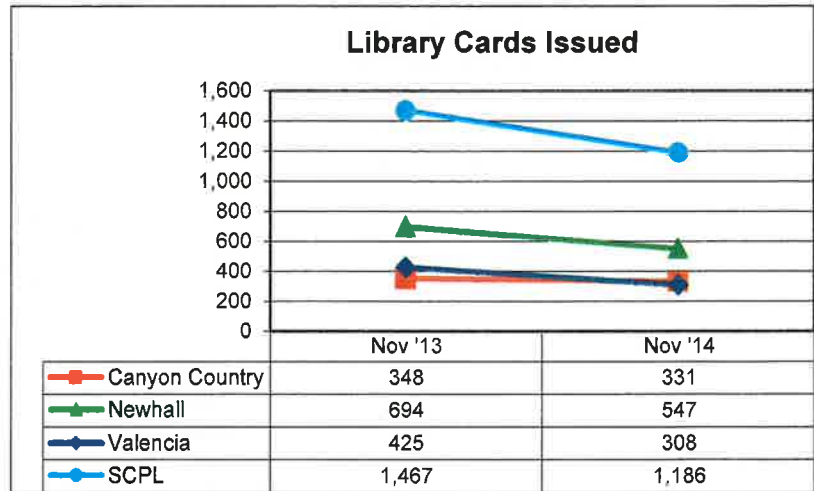

SANTA CLARITA PUBLIC LIBRARY STATISTICS
FISCAL YEAR 2014-15
HOLDS FILLED

In November 2014, a total of 11,422 holds were filled in the Santa Clarita Public Library.

3,474 holds were filled in the Canyon Country Library, 2,927 in Newhall Library, and 5,021 in Valencia Library.

**SANTA CLARITA PUBLIC LIBRARY STATISTICS
FISCAL YEAR 2014-15
PROGRAM ATTENDANCE**

In November 2014, a total of 9,315 attendees participated in a program.

1,424 attended a Library program at the Canyon Country Library, 6,324 at Newhall Library, and 1,567 Valencia Library.

SANTA CLARITA PUBLIC LIBRARY STATISTICS
FISCAL YEAR 2014-15
LIBRARY CARDS ISSUED

In November 2014, a total of 1,186 new Library cards were issued.

331 new Library cards were issued at the Canyon Country Library, 547 at Newhall Library, and 308 at Valencia Library.