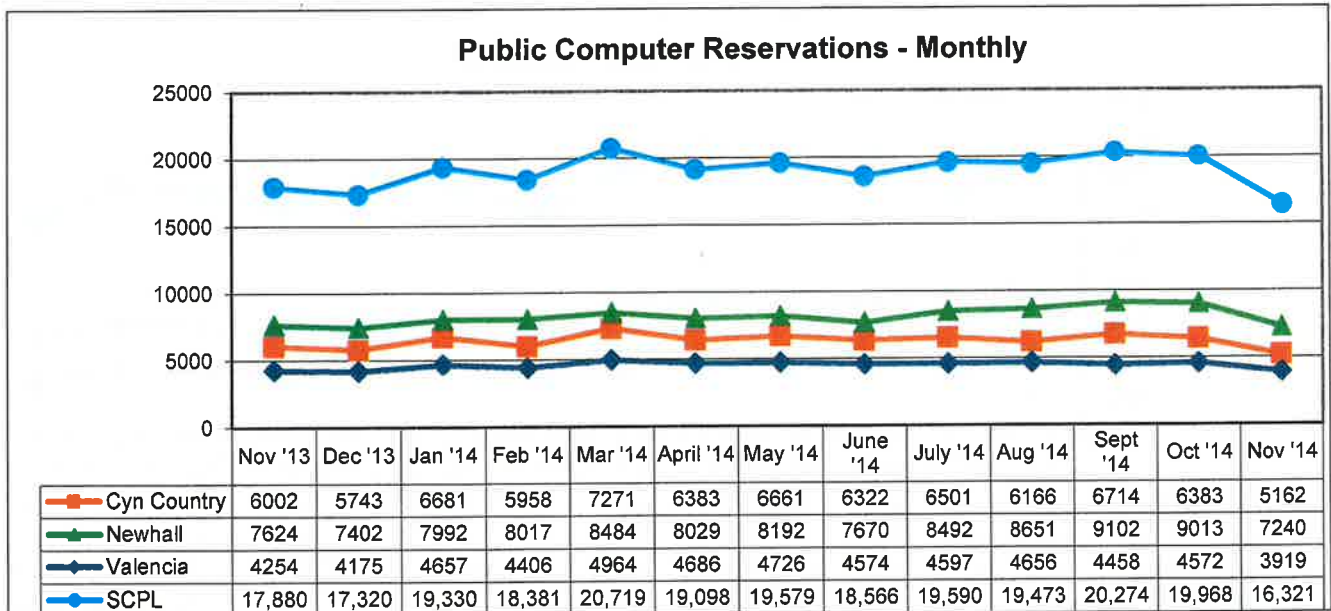

SANTA CLARITA PUBLIC LIBRARY STATISTICS
FISCAL YEAR 2014-15
PUBLIC COMPUTER RESERVATIONS

In November 2014, a total of 16,321 patrons reserved and used a public computer.

5,162 patrons used public computers in the Canyon Country Library, 7,240 in Newhall Library, and 3,919 in Valencia Library.