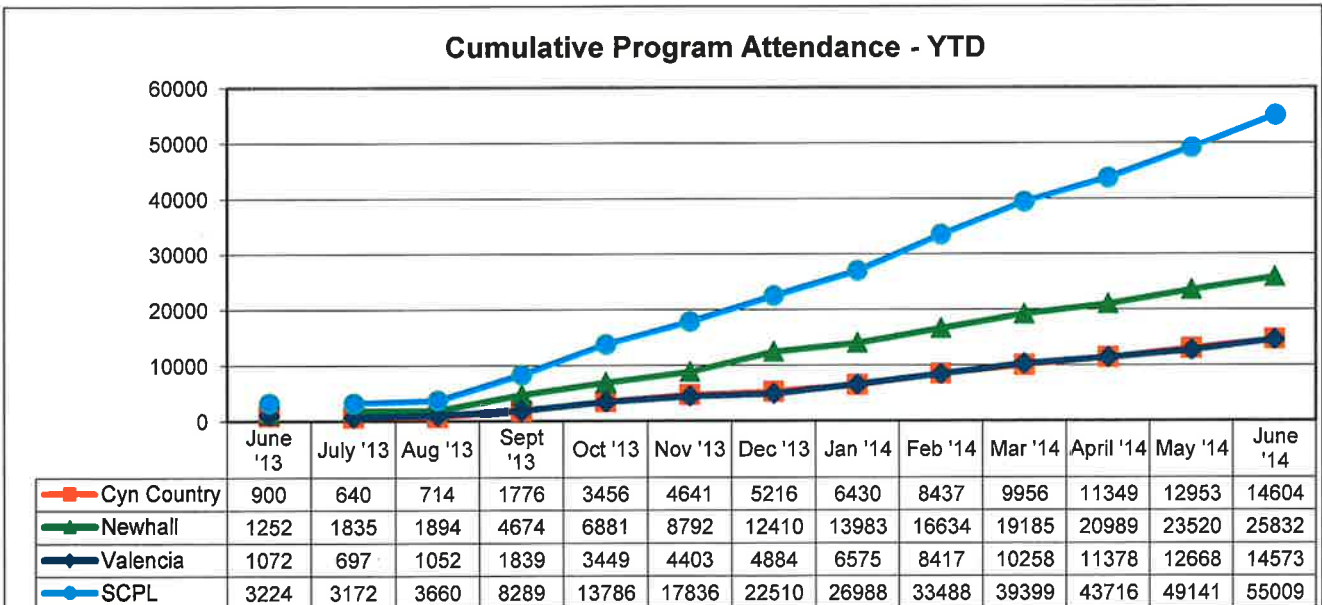

SANTA CLARITA PUBLIC LIBRARY STATISTICS PROGRAM ATTENDANCE

In June 2014, a total of 5,868 attendees participated in a program.

1,651 attended a Library program at the Canyon Country Library, 2,312 at Newhall Library, and 1,905 at Valencia Library.

Program attendance numbers were higher during June 2014 than June 2013 due to larger attendance of the 2014 Summer Reading Program .