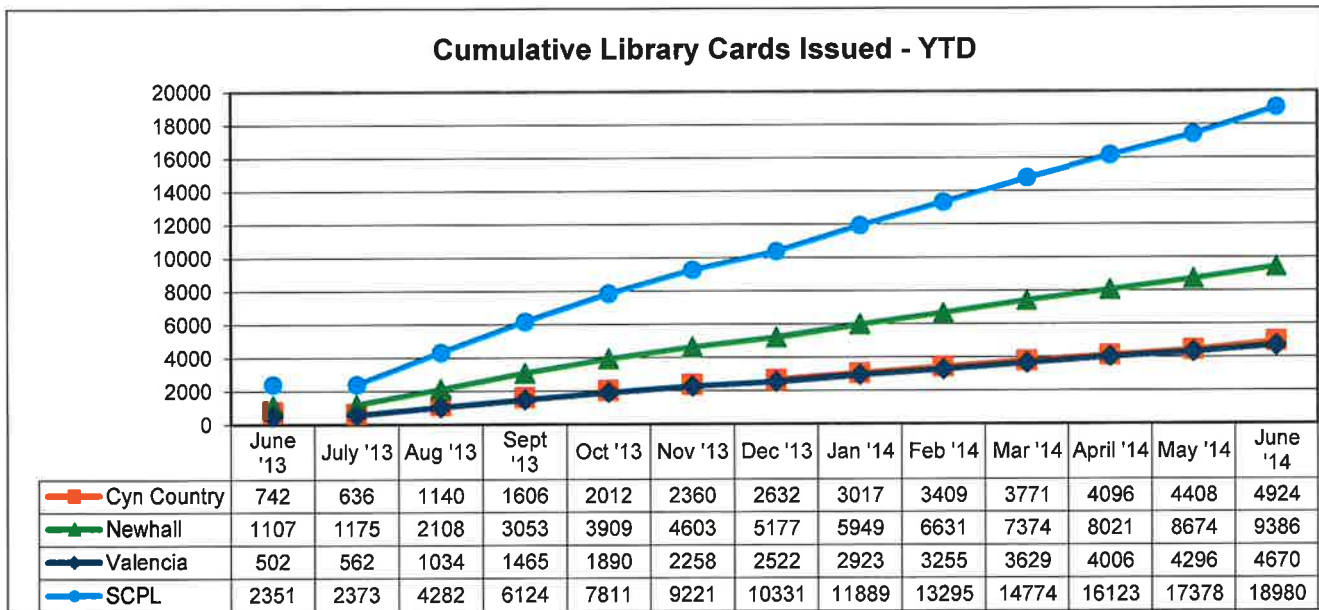

SANTA CLARITA PUBLIC LIBRARY STATISTICS LIBRARY CARDS ISSUED

In June 2014, a total of 1,602 new Library cards were issued.

516 new Library cards were issued at the Canyon Country Library, 712 at Newhall Library, and 374 at Valencia Library.