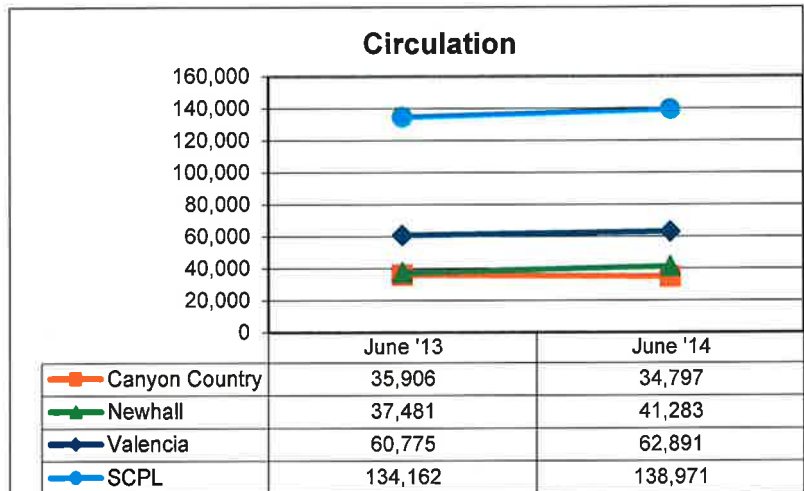

Year-to-Date								
	CANYON COUNTRY		OLD TOWN NEWHALL		VALENCIA		TOTALS	
	June Y-T-D 2014	June Y-T-D 2013	June Y-T-D 2014	June Y-T-D 2013	June Y-T-D 2014	June Y-T-D 2013	June Y-T-D 2014	June Y-T-D 2013
Patron Traffic	258,779	255,645	359,543	306,778	289,878	326,457	908,200	888,880
Circulation	370,036	381,424	431,352	385,404	700,950	713,699	1,502,338	1,480,527
PC Reservations	81,459	77,112	100,085	76,671	56,473	61,005	238,017	214,788
Volunteer Hours	6,328	3,804	7,421	3,804	3,759	3,768	17,508	11,376
Holds Filled	47,570	41,542	46,028	30,537	84,847	73,423	178,445	145,502
Number of Programs	596	409	926	689	486	385	2,008	1,483
Program Attendance	14,604	9,911	25,832	19,472	14,573	11,352	55,009	40,735
Library Cards Issued	4,924	6,105	9,386	14,859	4,670	7,135	18,980	28,099
Wi-Fi Users	14,509	11,729	26,488	17,986	14,656	12,298	55,653	42,013
Website Visits	xxx	xxx	xxx	xxx	xxx	xxx	344,315	353,792

SANTA CLARITA PUBLIC LIBRARY STATISTICS PATRON VISITS

In June 2014, a total of 73,756 patrons visited the Santa Clarita Public Library, with 20,675 visitors at Canyon Country, 27,773 at Newhall, and 25,308 at Valencia.

SANTA CLARITA PUBLIC LIBRARY STATISTICS CIRCULATION

In June 2014, a total of 138,971 books and materials were circulated in the Santa Clarita Public Library.

34,797 books and materials were circulated at the Canyon Country Library, 41,283 at Newhall Library, and 62,891 at Valencia Library.