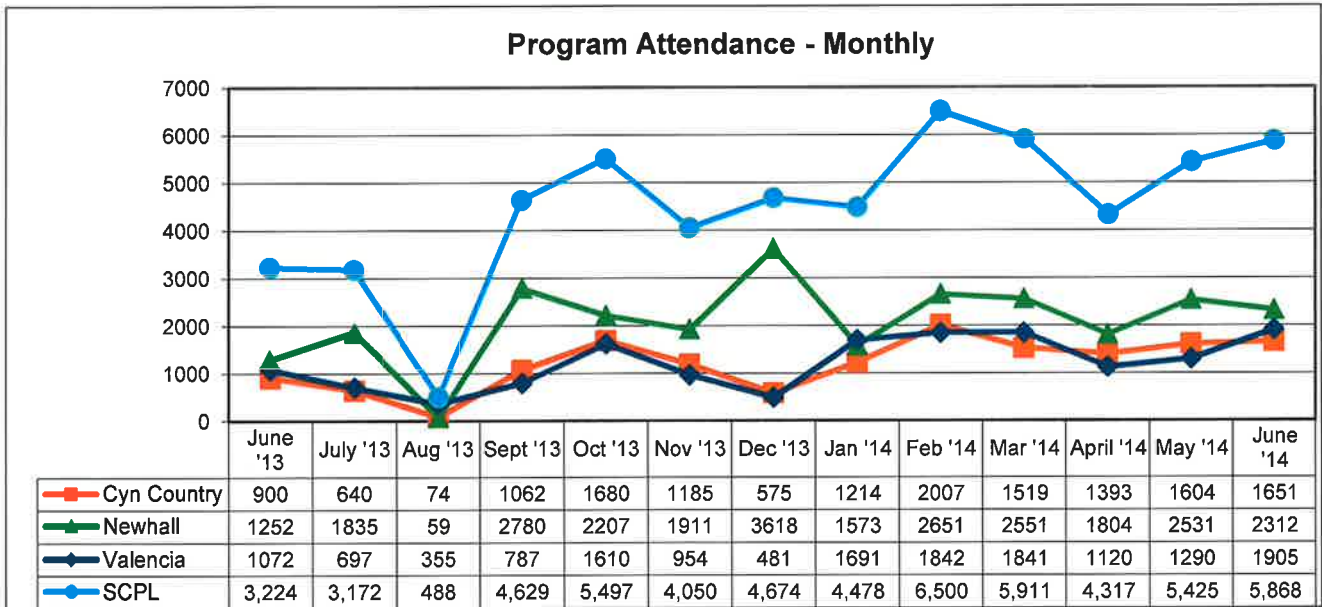

SANTA CLARITA PUBLIC LIBRARY STATISTICS PROGRAM ATTENDANCE

In June 2014, a total of 5,868 attendees participated in a program.

1,651 attended a Library program at the Canyon Country Library, 2,312 at Newhall Library, and 1,905 at Valencia Library.

Program attendance numbers were higher during June 2014 than June 2013 due to larger attendance of the 2014 Summer Reading Program .