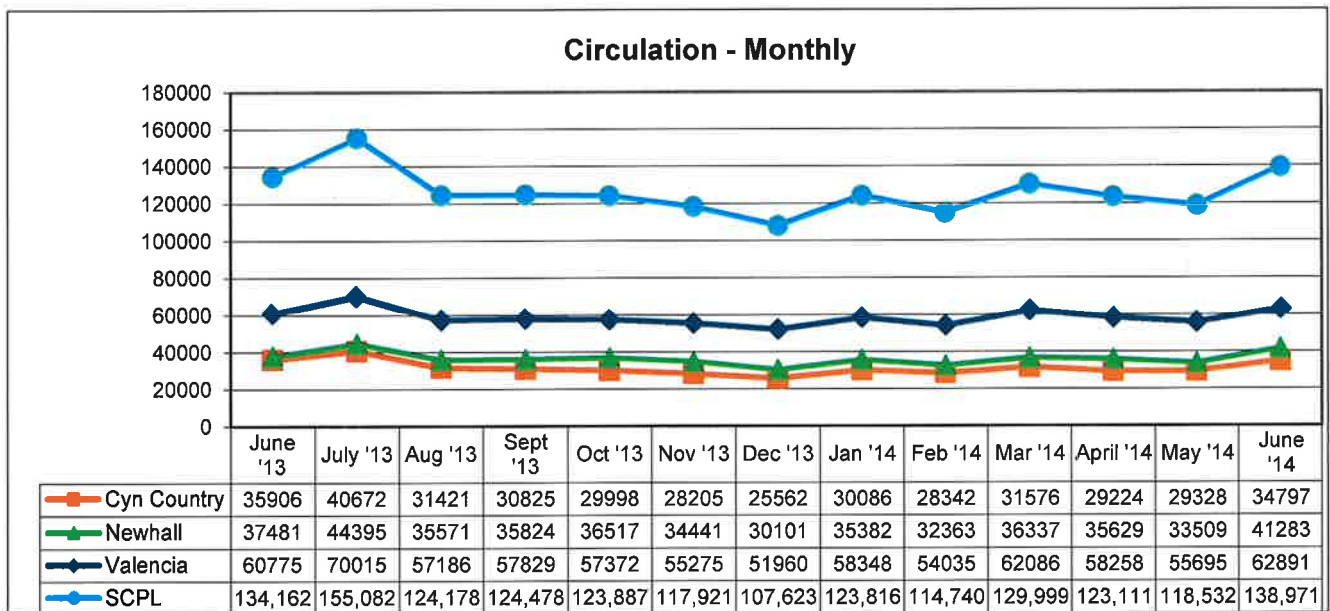

Year-to-Date								
	CANYON COUNTRY		OLD TOWN NEWHALL		VALENCIA		TOTALS	
	June Y-T-D 2014	June Y-T-D 2013	June Y-T-D 2014	June Y-T-D 2013	June Y-T-D 2014	June Y-T-D 2013	June Y-T-D 2014	June Y-T-D 2013
Patron Traffic	258,779	255,645	359,543	306,778	289,878	326,457	908,200	888,880
Circulation	370,036	381,424	431,352	385,404	700,950	713,699	1,502,338	1,480,527
PC Reservations	81,459	77,112	100,085	76,671	56,473	61,005	238,017	214,788
Volunteer Hours	6,328	3,804	7,421	3,804	3,759	3,768	17,508	11,376
Holds Filled	47,570	41,542	46,028	30,537	84,847	73,423	178,445	145,502
Number of Programs	596	409	926	689	486	385	2,008	1,483
Program Attendance	14,604	9,911	25,832	19,472	14,573	11,352	55,009	40,735
Library Cards Issued	4,924	6,105	9,386	14,859	4,670	7,135	18,980	28,099
Wi-Fi Users	14,509	11,729	26,488	17,986	14,656	12,298	55,653	42,013
Website Visits	xxx	xxx	xxx	xxx	xxx	xxx	344,315	353,792

SANTA CLARITA PUBLIC LIBRARY STATISTICS PATRON VISITS

In June 2014, a total of 73,756 patrons visited the Santa Clarita Public Library, with 20,675 visitors at Canyon Country, 27,773 at Newhall, and 25,308 at Valencia.

SANTA CLARITA PUBLIC LIBRARY STATISTICS CIRCULATION

In June 2014, a total of 138,971 books and materials were circulated in the Santa Clarita Public Library.

34,797 books and materials were circulated at the Canyon Country Library, 41,283 at Newhall Library, and 62,891 at Valencia Library.