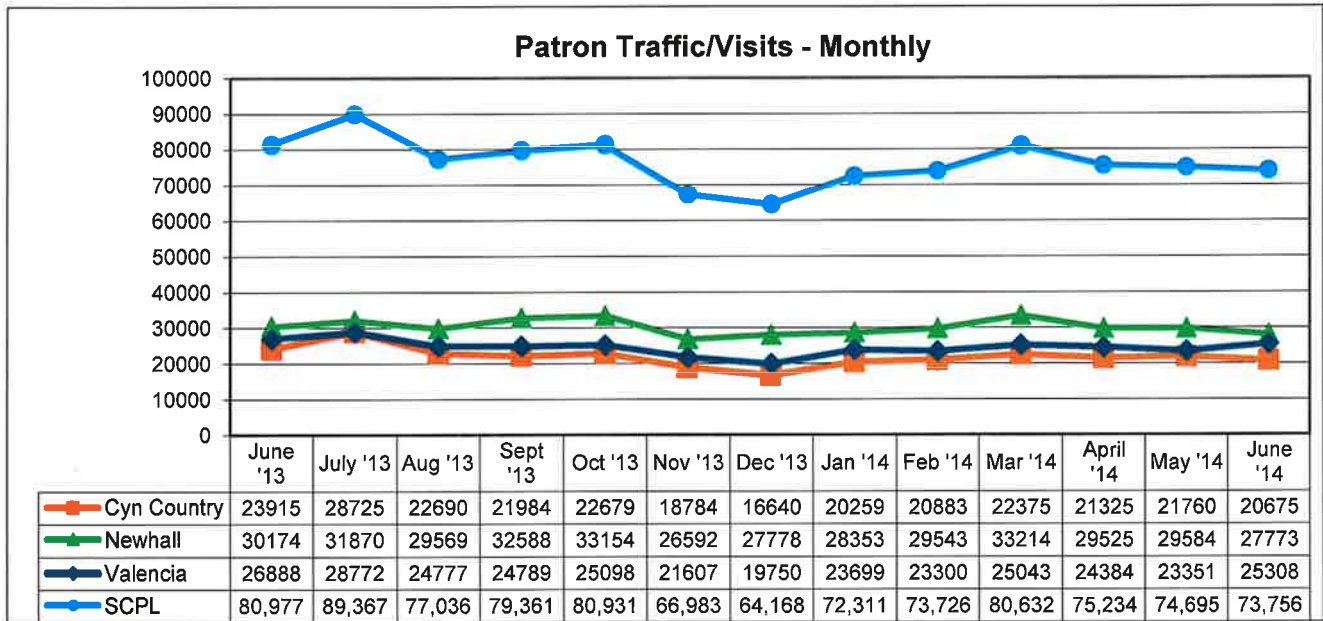

SANTA CLARITA PUBLIC LIBRARY STATISTICS PATRON VISITS

In June 2014, a total of 73,756 patrons visited the Santa Clarita Public Library, with 20,675 visitors at Canyon Country, 27,773 at Newhall, and 25,308 at Valencia.