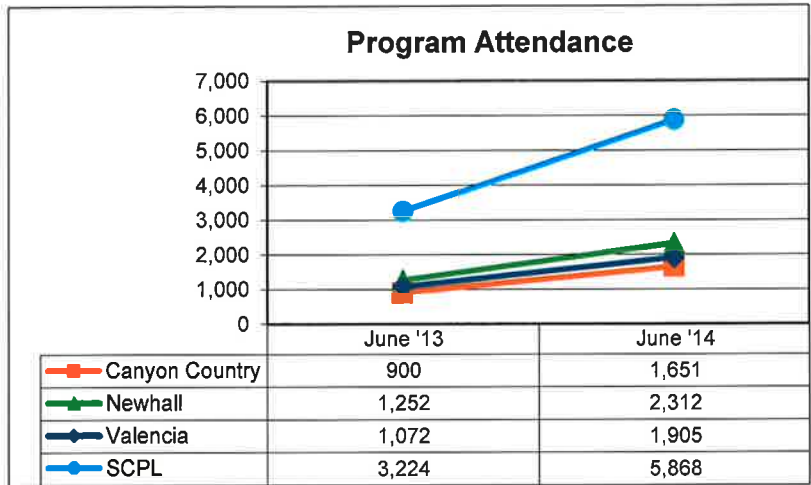

SANTA CLARITA PUBLIC LIBRARY STATISTICS PROGRAM ATTENDANCE

In June 2014, a total of 5,868 attendees participated in a program.

1,651 attended a Library program at the Canyon Country Library, 2,312 at Newhall Library, and 1,905 at Valencia Library.

Program attendance numbers were higher during June 2014 than June 2013 due to larger attendance of the 2014 Summer Reading Program .