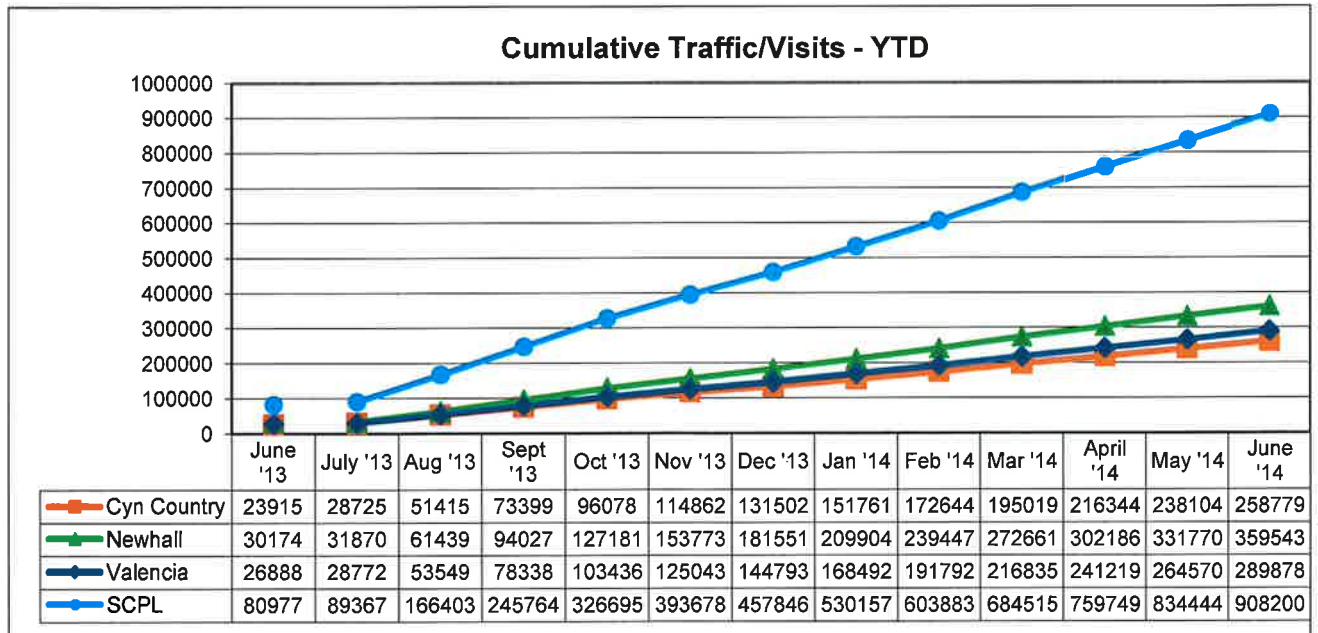

SANTA CLARITA PUBLIC LIBRARY STATISTICS PATRON VISITS

In June 2014, a total of 73,756 patrons visited the Santa Clarita Public Library, with 20,675 visitors at Canyon Country, 27,773 at Newhall, and 25,308 at Valencia.