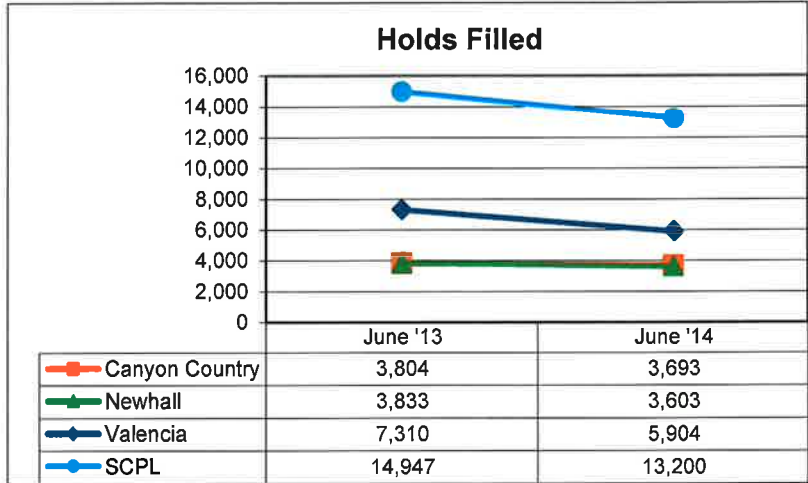

SANTA CLARITA PUBLIC LIBRARY STATISTICS CIRCULATION

In June 2014, a total of 138,971 books and materials were circulated in the Santa Clarita Public Library.

34,797 books and materials were circulated at the Canyon Country Library, 41,283 at Newhall Library, and 62,891 at Valencia Library.

SANTA CLARITA PUBLIC LIBRARY STATISTICS PUBLIC COMPUTER RESERVATIONS

In June 2014, a total of 18,566 patrons reserved and used a public computer.

6,322 patrons used public computers in the Canyon Country Library, 7,670 in Newhall Library, and 4,574 in Valencia Library.

SANTA CLARITA PUBLIC LIBRARY STATISTICS HOLDS FILLED

In June 2014, a total of 13,200 holds were filled in the Santa Clarita Public Library. 3,693 holds were filled in the Canyon Country Library, 3,603 in Newhall Library, and 5,904 in Valencia Library.