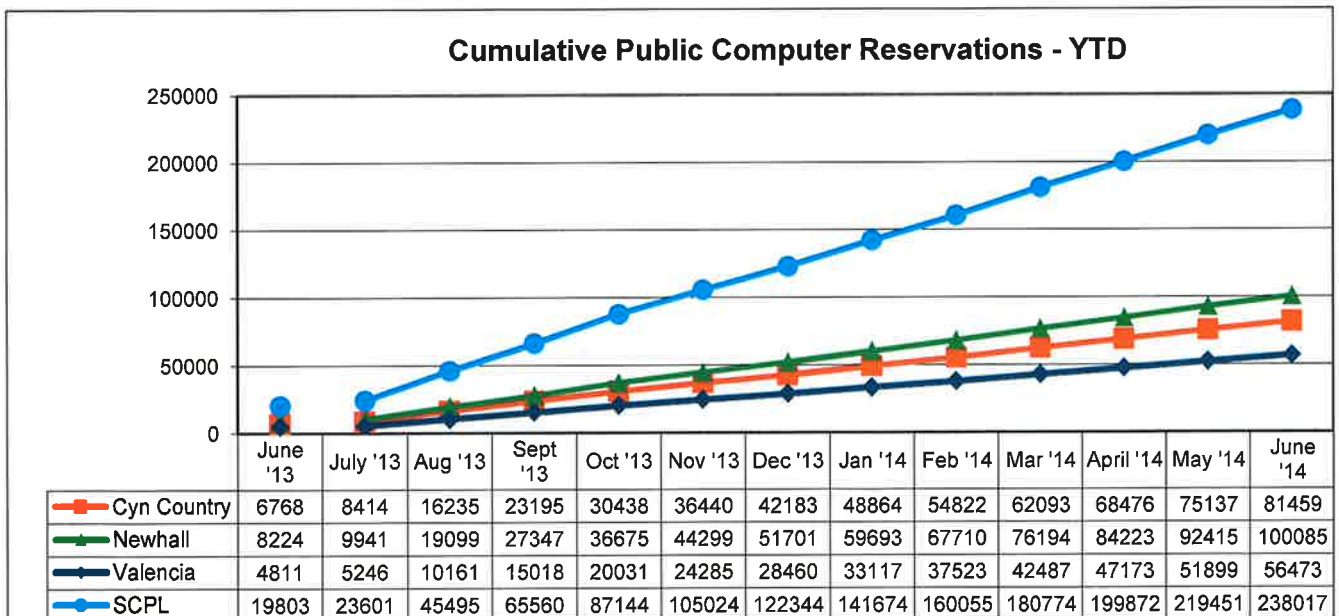

SANTA CLARITA PUBLIC LIBRARY STATISTICS PUBLIC COMPUTER RESERVATIONS

In June 2014, a total of 18,566 patrons reserved and used a public computer.

6,322 patrons used public computers in the Canyon Country Library, 7,670 in Newhall Library, and 4,574 in Valencia Library.