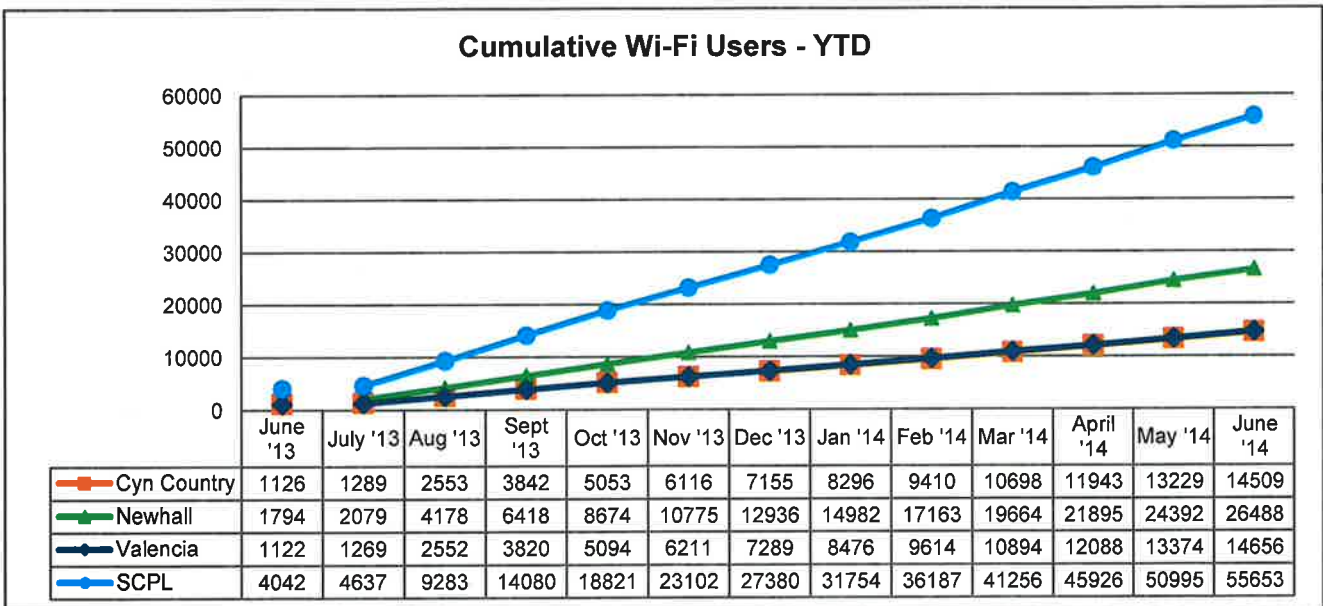

SANTA CLARITA PUBLIC LIBRARY STATISTICS WI-FI USERS

In June 2014, a total of 4,658 Library patrons used the Santa Clarita Public Library's free wireless internet (Wi-Fi).

1,280 Wi-Fi users were at the Canyon Country Library, 2,096 at Newhall Library, and 1,282 at Valencia Library.