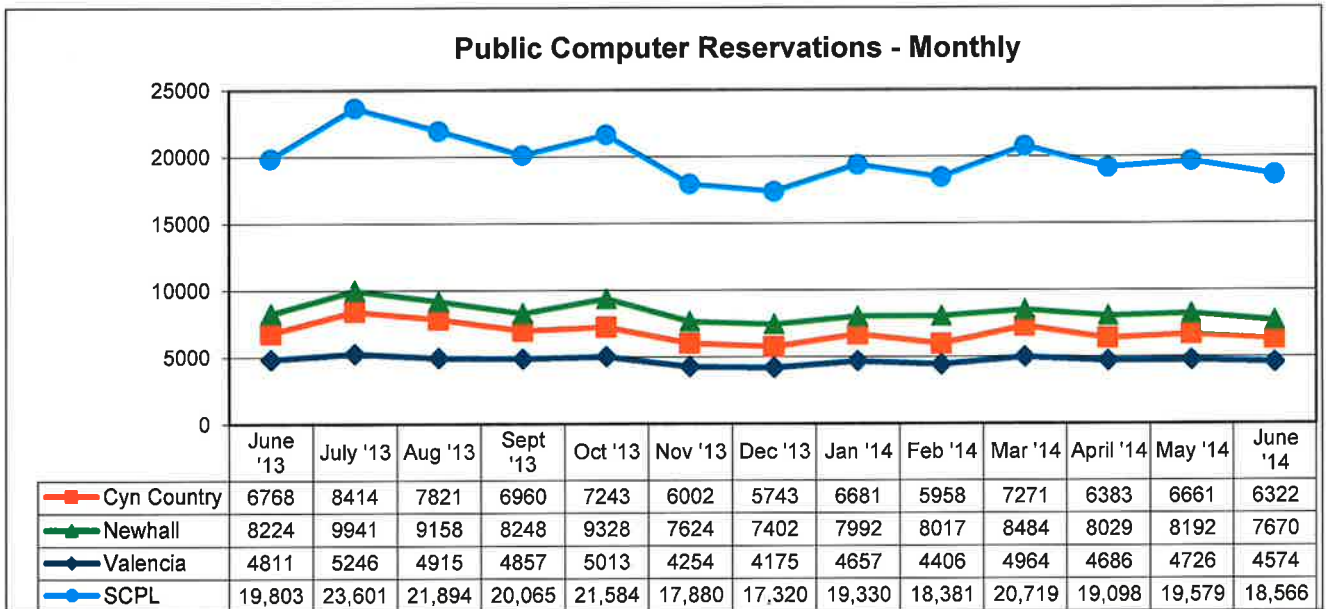

SANTA CLARITA PUBLIC LIBRARY STATISTICS PUBLIC COMPUTER RESERVATIONS

In June 2014, a total of 18,566 patrons reserved and used a public computer.

6,322 patrons used public computers in the Canyon Country Library, 7,670 in Newhall Library, and 4,574 in Valencia Library.