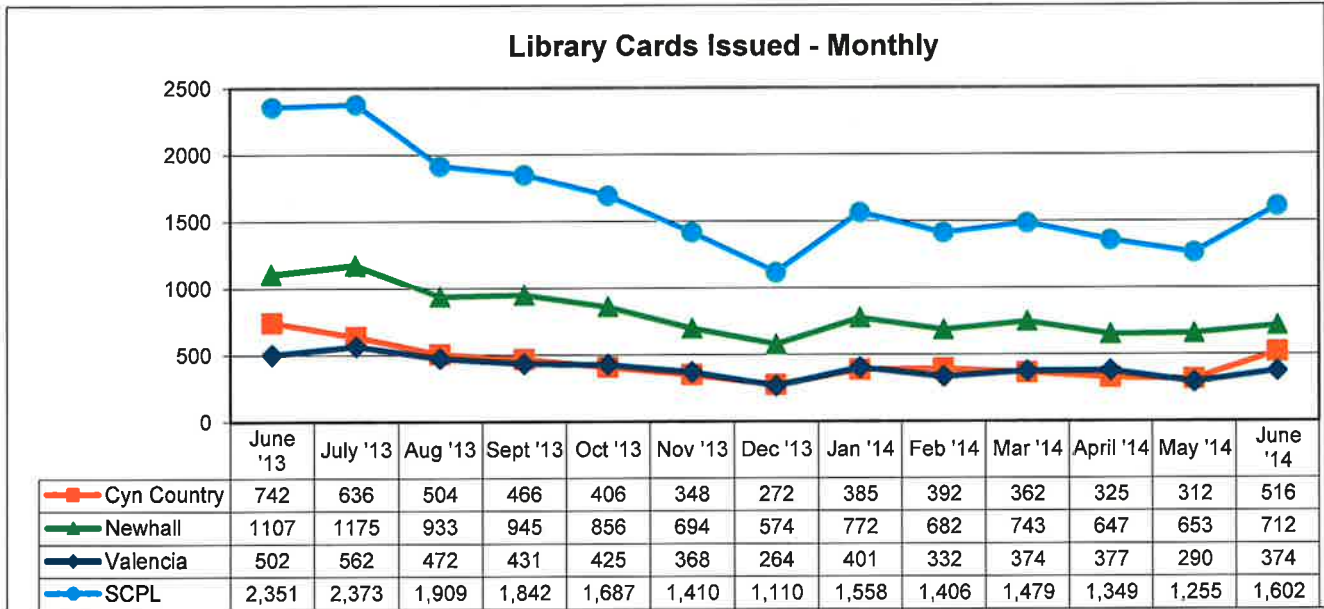

SANTA CLARITA PUBLIC LIBRARY STATISTICS LIBRARY CARDS ISSUED

In June 2014, a total of 1,602 new Library cards were issued.

516 new Library cards were issued at the Canyon Country Library, 712 at Newhall Library, and 374 at Valencia Library.