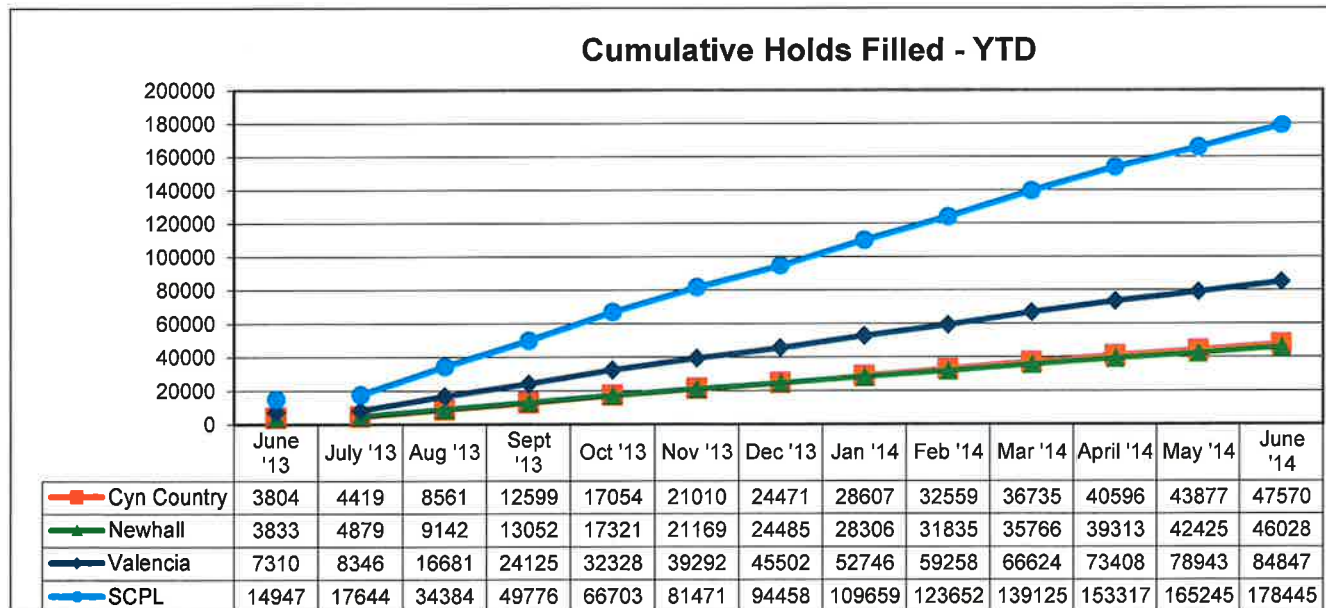

SANTA CLARITA PUBLIC LIBRARY STATISTICS CIRCULATION

In June 2014, a total of 138,971 books and materials were circulated in the Santa Clarita Public Library.

34,797 books and materials were circulated at the Canyon Country Library, 41,283 at Newhall Library, and 62,891 at Valencia Library.

SANTA CLARITA PUBLIC LIBRARY STATISTICS PUBLIC COMPUTER RESERVATIONS

In June 2014, a total of 18,566 patrons reserved and used a public computer.

6,322 patrons used public computers in the Canyon Country Library, 7,670 in Newhall Library, and 4,574 in Valencia Library.

SANTA CLARITA PUBLIC LIBRARY STATISTICS HOLDS FILLED

In June 2014, a total of 13,200 holds were filled in the Santa Clarita Public Library. 3,693 holds were filled in the Canyon Country Library, 3,603 in Newhall Library, and 5,904 in Valencia Library.