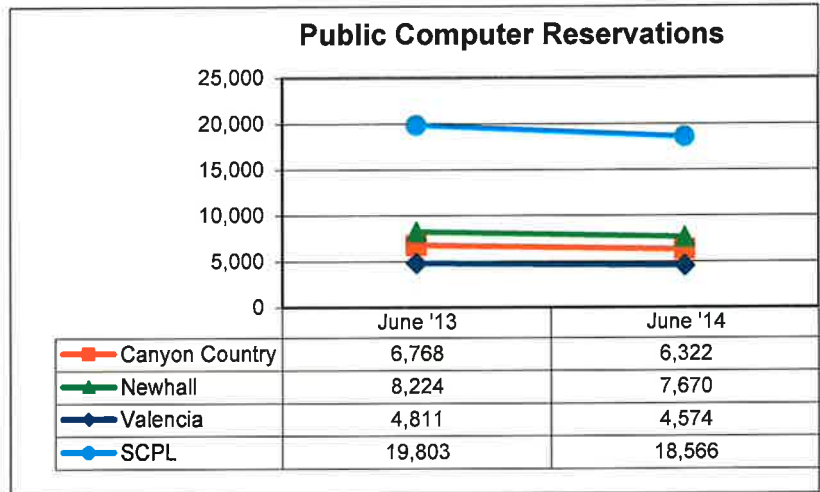

SANTA CLARITA PUBLIC LIBRARY STATISTICS PUBLIC COMPUTER RESERVATIONS

In June 2014, a total of 18,566 patrons reserved and used a public computer.

6,322 patrons used public computers in the Canyon Country Library, 7,670 in Newhall Library, and 4,574 in Valencia Library.