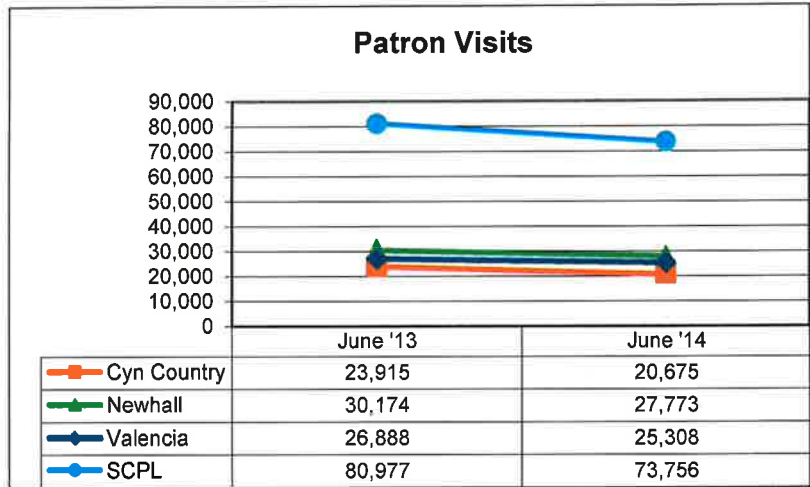

SANTA CLARITA PUBLIC LIBRARY STATISTICS PATRON VISITS

In June 2014, a total of 73,756 patrons visited the Santa Clarita Public Library, with 20,675 visitors at Canyon Country, 27,773 at Newhall, and 25,308 at Valencia.