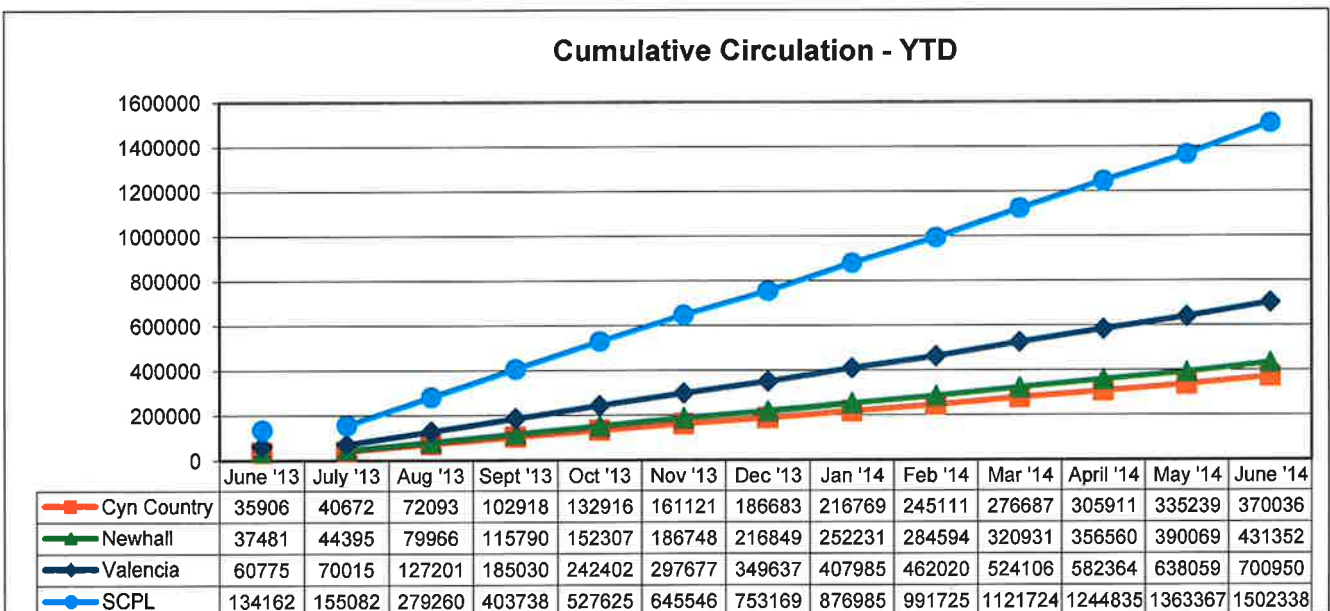

Year-to-Date								
	CANYON COUNTRY		OLD TOWN NEWHALL		VALENCIA		TOTALS	
	June Y-T-D 2014	June Y-T-D 2013	June Y-T-D 2014	June Y-T-D 2013	June Y-T-D 2014	June Y-T-D 2013	June Y-T-D 2014	June Y-T-D 2013
Patron Traffic	258,779	255,645	359,543	306,778	289,878	326,457	908,200	888,880
Circulation	370,036	381,424	431,352	385,404	700,950	713,699	1,502,338	1,480,527
PC Reservations	81,459	77,112	100,085	76,671	56,473	61,005	238,017	214,788
Volunteer Hours	6,328	3,804	7,421	3,804	3,759	3,768	17,508	11,376
Holds Filled	47,570	41,542	46,028	30,537	84,847	73,423	178,445	145,502
Number of Programs	596	409	926	689	486	385	2,008	1,483
Program Attendance	14,604	9,911	25,832	19,472	14,573	11,352	55,009	40,735
Library Cards Issued	4,924	6,105	9,386	14,859	4,670	7,135	18,980	28,099
Wi-Fi Users	14,509	11,729	26,488	17,986	14,656	12,298	55,653	42,013
Website Visits	xxx	xxx	xxx	xxx	xxx	xxx	344,315	353,792

SANTA CLARITA PUBLIC LIBRARY STATISTICS PATRON VISITS

In June 2014, a total of 73,756 patrons visited the Santa Clarita Public Library, with 20,675 visitors at Canyon Country, 27,773 at Newhall, and 25,308 at Valencia.

SANTA CLARITA PUBLIC LIBRARY STATISTICS CIRCULATION

In June 2014, a total of 138,971 books and materials were circulated in the Santa Clarita Public Library.

34,797 books and materials were circulated at the Canyon Country Library, 41,283 at Newhall Library, and 62,891 at Valencia Library.