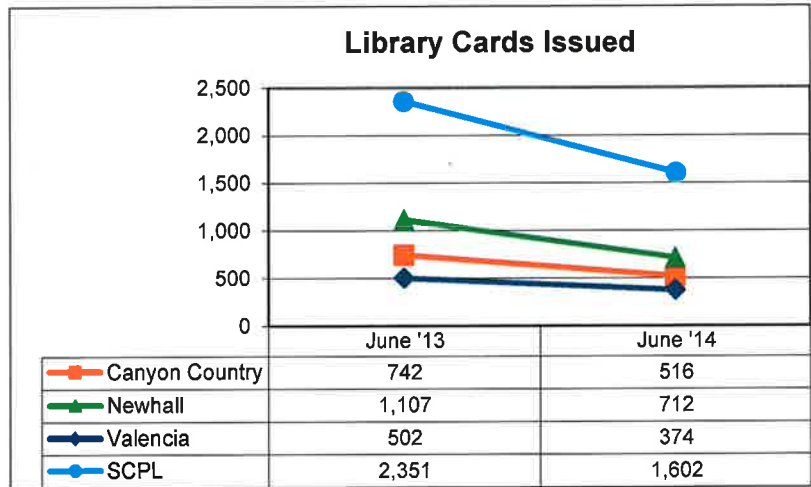

SANTA CLARITA PUBLIC LIBRARY STATISTICS LIBRARY CARDS ISSUED

In June 2014, a total of 1,602 new Library cards were issued.

516 new Library cards were issued at the Canyon Country Library, 712 at Newhall Library, and 374 at Valencia Library.