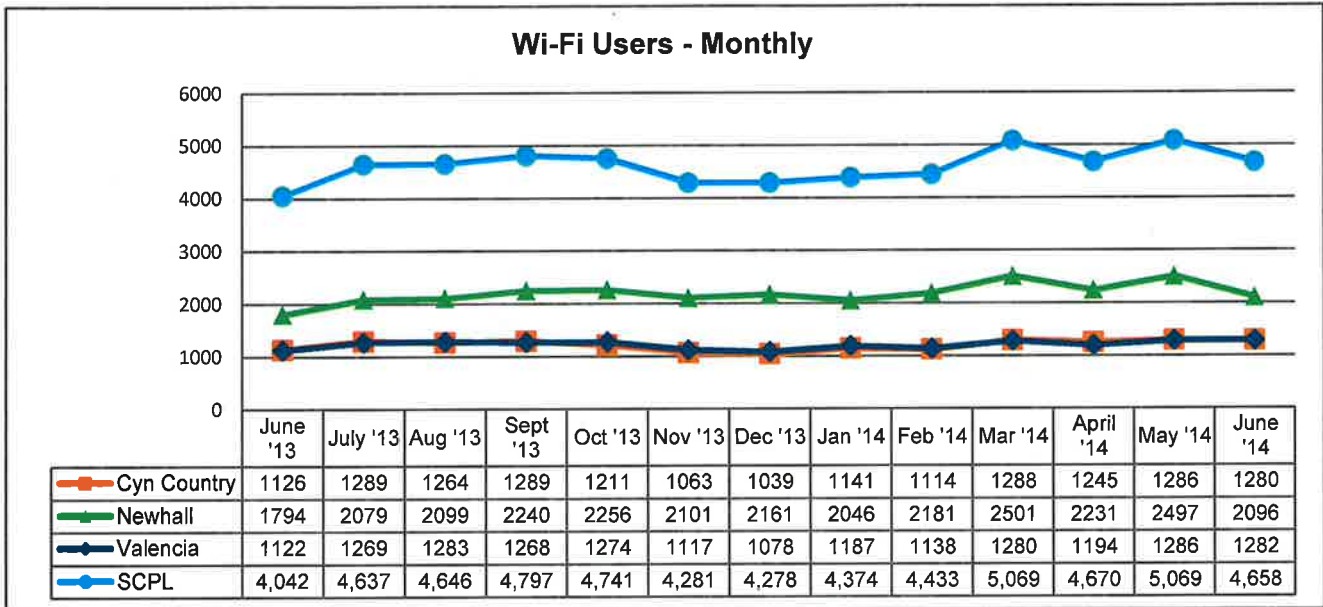

SANTA CLARITA PUBLIC LIBRARY STATISTICS WI-FI USERS

In June 2014, a total of 4,658 Library patrons used the Santa Clarita Public Library's free wireless internet (Wi-Fi).

1,280 Wi-Fi users were at the Canyon Country Library, 2,096 at Newhall Library, and 1,282 at Valencia Library.