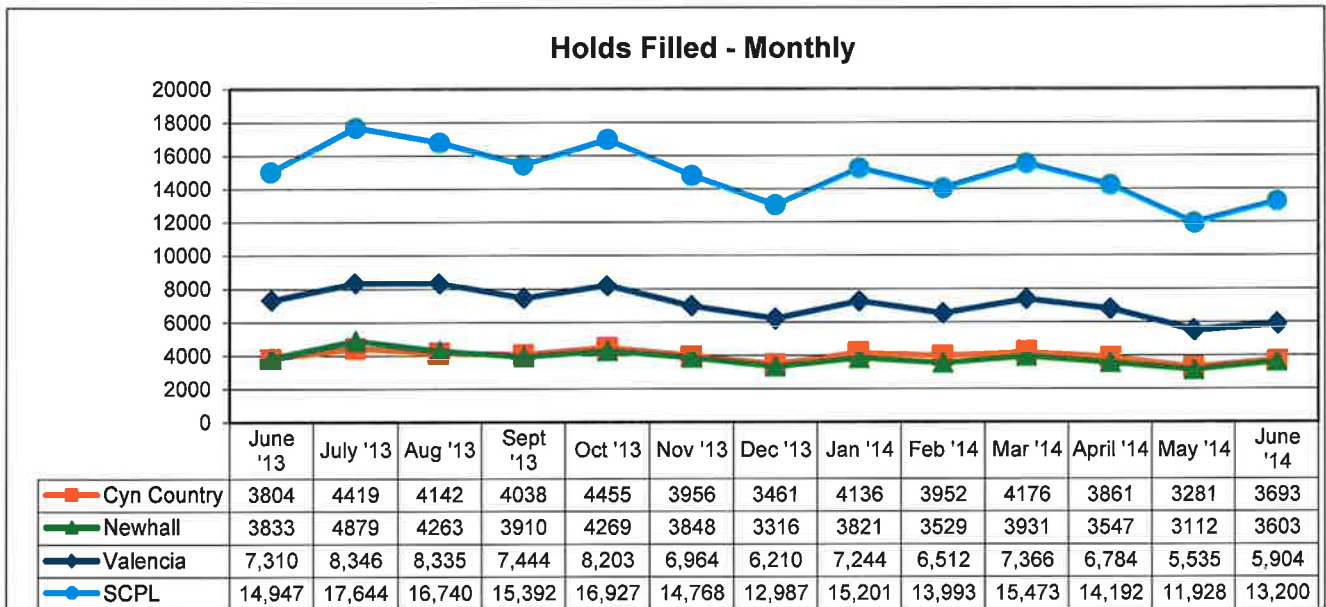

SANTA CLARITA PUBLIC LIBRARY STATISTICS CIRCULATION

In June 2014, a total of 138,971 books and materials were circulated in the Santa Clarita Public Library.

34,797 books and materials were circulated at the Canyon Country Library, 41,283 at Newhall Library, and 62,891 at Valencia Library.

SANTA CLARITA PUBLIC LIBRARY STATISTICS PUBLIC COMPUTER RESERVATIONS

In June 2014, a total of 18,566 patrons reserved and used a public computer.

6,322 patrons used public computers in the Canyon Country Library, 7,670 in Newhall Library, and 4,574 in Valencia Library.

SANTA CLARITA PUBLIC LIBRARY STATISTICS HOLDS FILLED

In June 2014, a total of 13,200 holds were filled in the Santa Clarita Public Library. 3,693 holds were filled in the Canyon Country Library, 3,603 in Newhall Library, and 5,904 in Valencia Library.