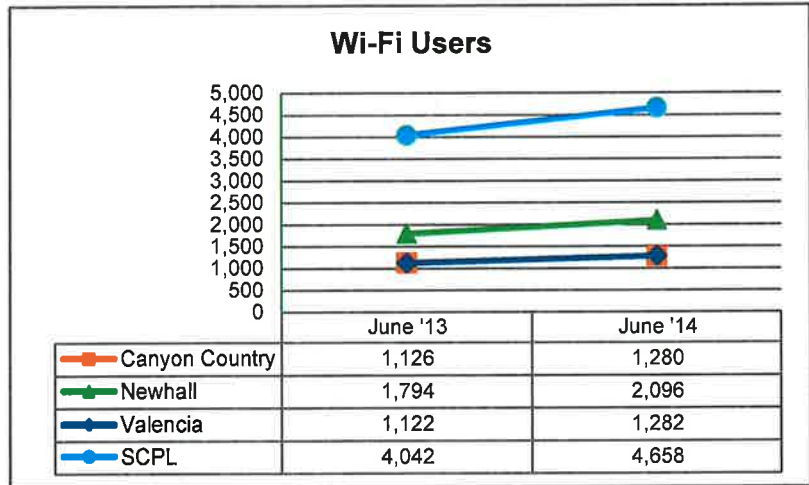

SANTA CLARITA PUBLIC LIBRARY STATISTICS WI-FI USERS

In June 2014, a total of 4,658 Library patrons used the Santa Clarita Public Library's free wireless internet (Wi-Fi).

1,280 Wi-Fi users were at the Canyon Country Library, 2,096 at Newhall Library, and 1,282 at Valencia Library.