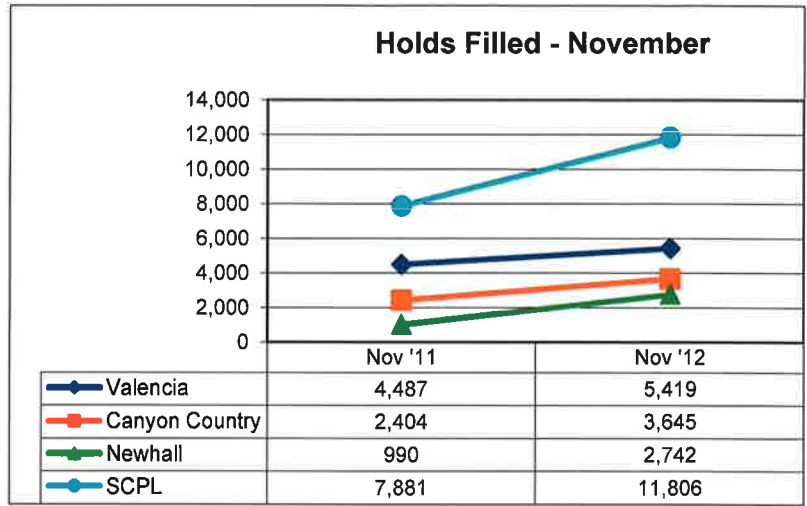

SANTA CLARITA PUBLIC LIBRARY STATISTICS CIRCULATION

In November 2012, a total of 135,620 books and materials were circulated in the Santa Clarita Public Library. 57,026 books/materials were circulated in Valencia, 33,033 in Canyon Country, and 45,561 in Newhall.

**SANTA CLARITA PUBLIC LIBRARY STATISTICS
PUBLIC COMPUTER RESERVATIONS**

In November 2012, a total of 18,538 patrons reserved and used public computers. 4,402 patrons used public computers in Valencia, 6,351 in Canyon Country, and 7,785 in Newhall.

SANTA CLARITA PUBLIC LIBRARY STATISTICS HOLDS FILLED

In November 2012, a total of 11,806 holds were filled in the Santa Clarita Public Library.

5,419 holds were filled in Valencia, 3,645 in Canyon Country, and 2,742 in Newhall.