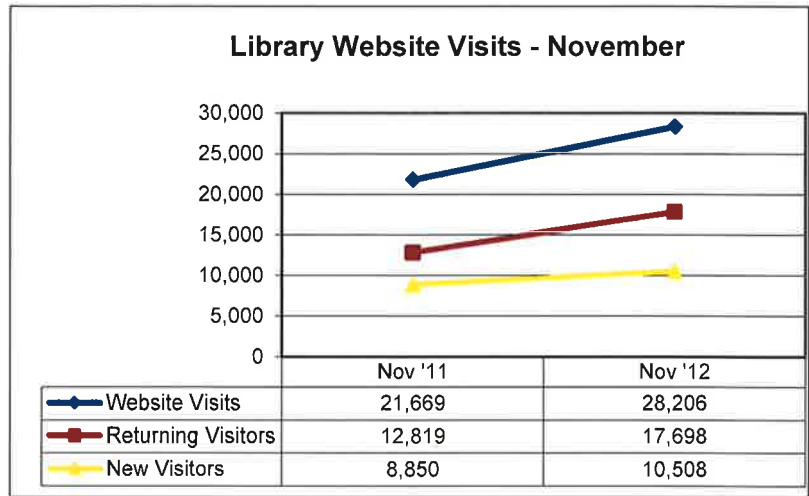

SANTA CLARITA PUBLIC LIBRARY STATISTICS

Wi-Fi USERS

In November 2012, a total of 3,344 Library patrons used the Santa Clarita Public Library's wireless internet (Wi-Fi).

795 Wi-Fi users were at Valencia, 821 at Canyon Country, and 1,728 at Newhall.

SANTA CLARITA PUBLIC LIBRARY STATISTICS
LIBRARY WEBSITE VISITS

In November 2012, the Library's website received a total of 28,206 visits.

17,698 were returning visitors and 10,508 were new visitors to the Library website.