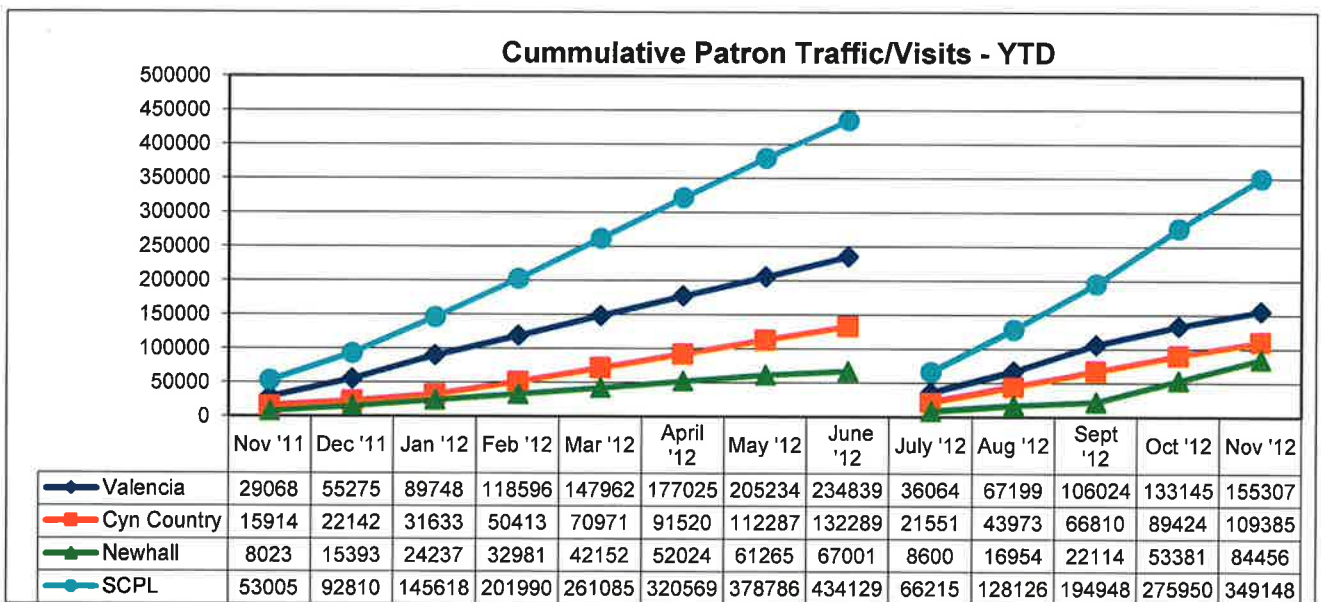

**SANTA CLARITA PUBLIC LIBRARY STATISTICS
PATRON VISITS**

In November 2012, a total of 73,198 patrons visited the Santa Clarita Public Library, with 22,162 visitors at Valencia, 19,961 at Canyon Country, and 31,075 at Newhall.