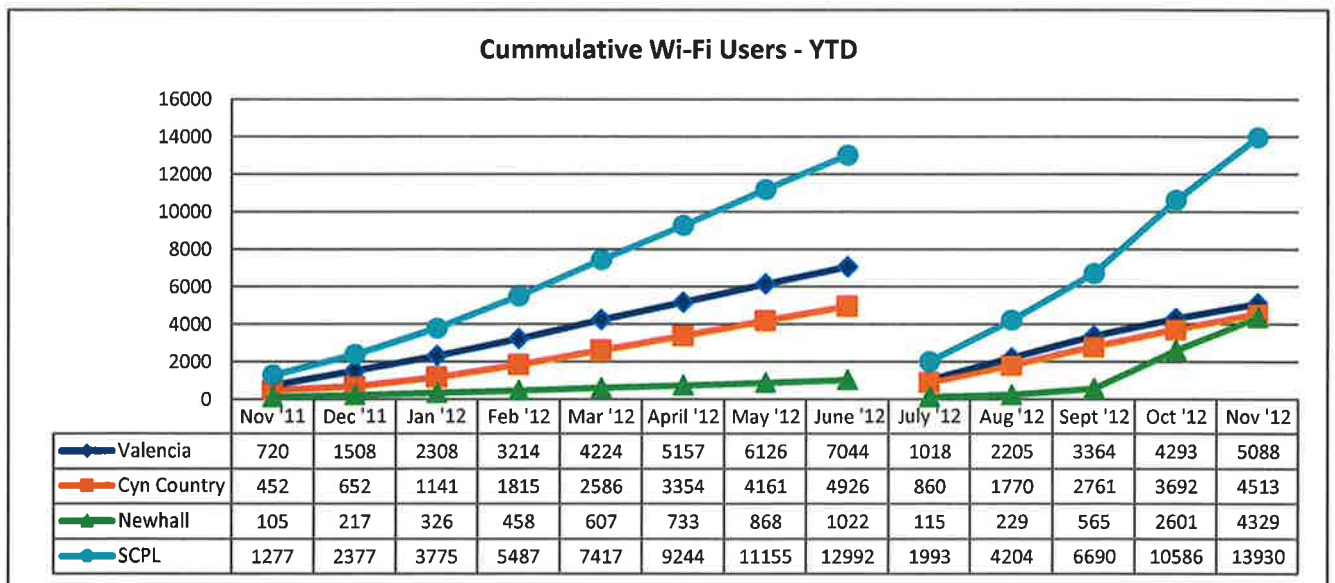

SANTA CLARITA PUBLIC LIBRARY STATISTICS

Wi-Fi USERS

In November 2012, a total of 3,344 Library patrons used the Santa Clarita Public Library's wireless internet (Wi-Fi).

795 Wi-Fi users were at Valencia, 821 at Canyon Country, and 1,728 at Newhall.