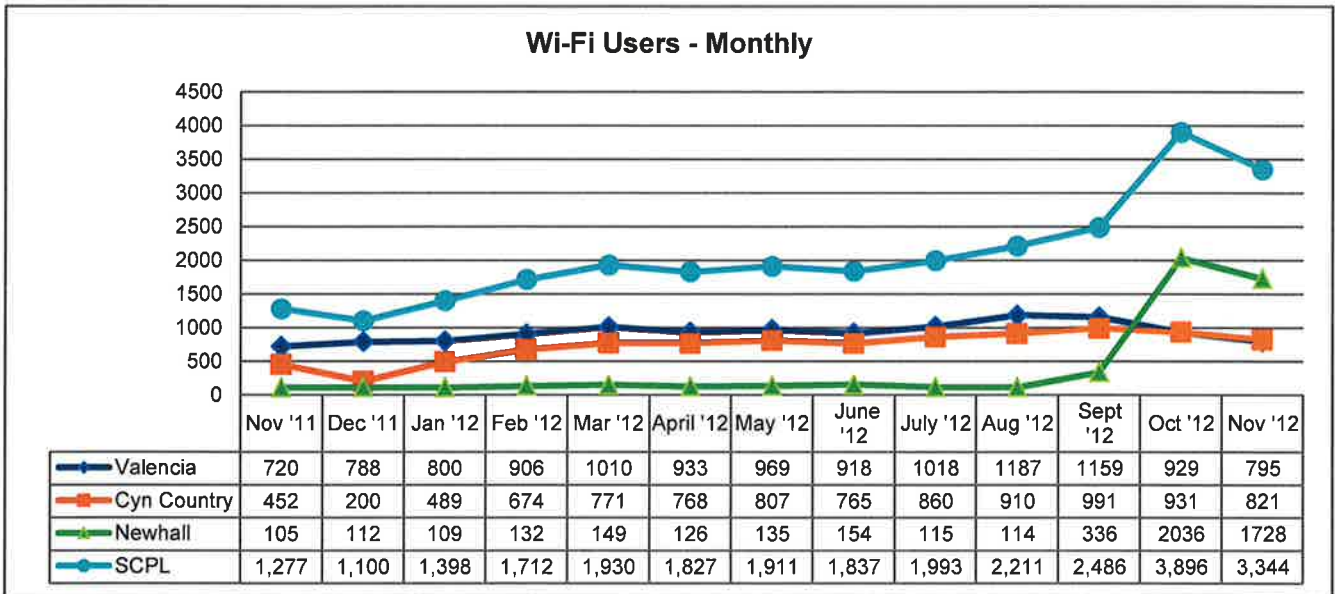

SANTA CLARITA PUBLIC LIBRARY STATISTICS PROGRAM ATTENDANCE

In November 2012, a total of 1,887 attendees participated in a Santa Clarita Public Library program.

638 attended a Library program at Valencia, 492 at Canyon Country, and 757 at Newhall.

SANTA CLARITA PUBLIC LIBRARY STATISTICS
LIBRARY CARDS ISSUED

In November 2012, a total of 2,807 new Library cards were issued.

556 new Library cards were issued at Valencia, 426 at Canyon Country, and 1,825 at Newhall.

SANTA CLARITA PUBLIC LIBRARY STATISTICS

Wi-Fi USERS

In November 2012, a total of 3,344 Library patrons used the Santa Clarita Public Library's wireless internet (Wi-Fi).

795 Wi-Fi users were at Valencia, 821 at Canyon Country, and 1,728 at Newhall.