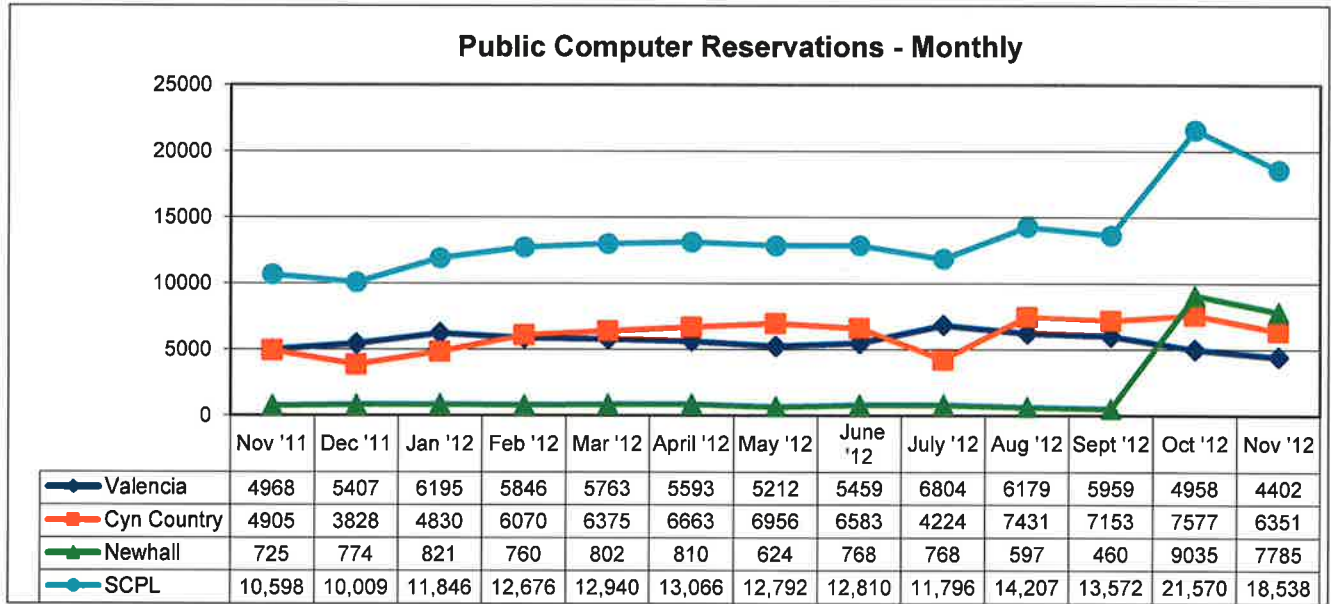

**SANTA CLARITA PUBLIC LIBRARY STATISTICS
PUBLIC COMPUTER RESERVATIONS**

In November 2012, a total of 18,538 patrons reserved and used public computers. 4,402 patrons used public computers in Valencia, 6,351 in Canyon Country, and 7,785 in Newhall.