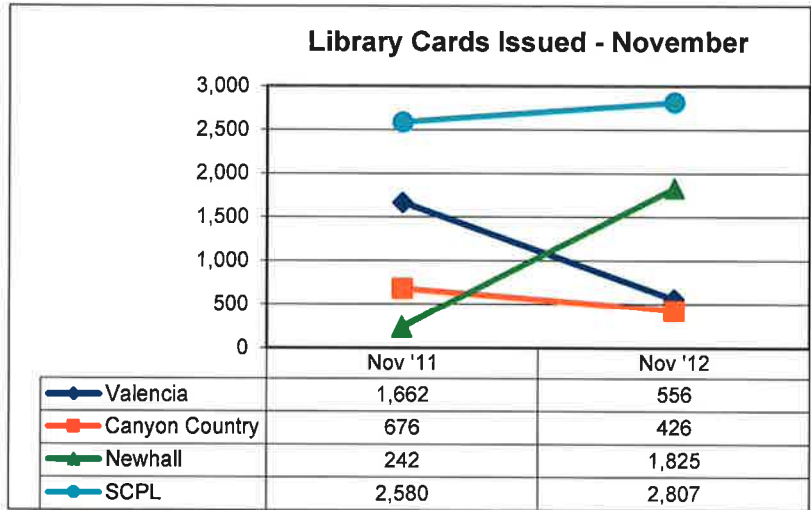

SANTA CLARITA PUBLIC LIBRARY STATISTICS HOLDS FILLED

In November 2012, a total of 11,806 holds were filled in the Santa Clarita Public Library.

5,419 holds were filled in Valencia, 3,645 in Canyon Country, and 2,742 in Newhall.

SANTA CLARITA PUBLIC LIBRARY STATISTICS PROGRAM ATTENDANCE

In November 2012, a total of 1,887 attendees participated in a Santa Clarita Public Library program.

638 attended a Library program at Valencia, 492 at Canyon Country, and 757 at Newhall.

SANTA CLARITA PUBLIC LIBRARY STATISTICS
LIBRARY CARDS ISSUED

In November 2012, a total of 2,807 new Library cards were issued.

556 new Library cards were issued at Valencia, 426 at Canyon Country, and 1,825 at Newhall.