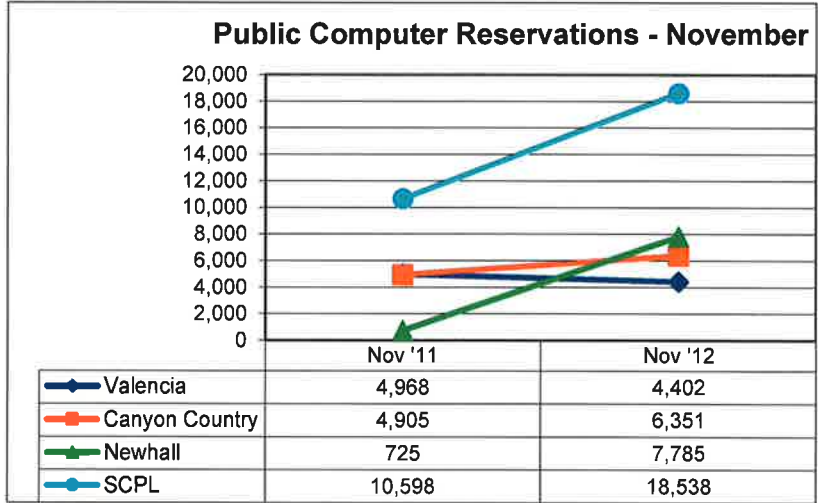

**SANTA CLARITA PUBLIC LIBRARY STATISTICS
PUBLIC COMPUTER RESERVATIONS**

In November 2012, a total of 18,538 patrons reserved and used public computers. 4,402 patrons used public computers in Valencia, 6,351 in Canyon Country, and 7,785 in Newhall.