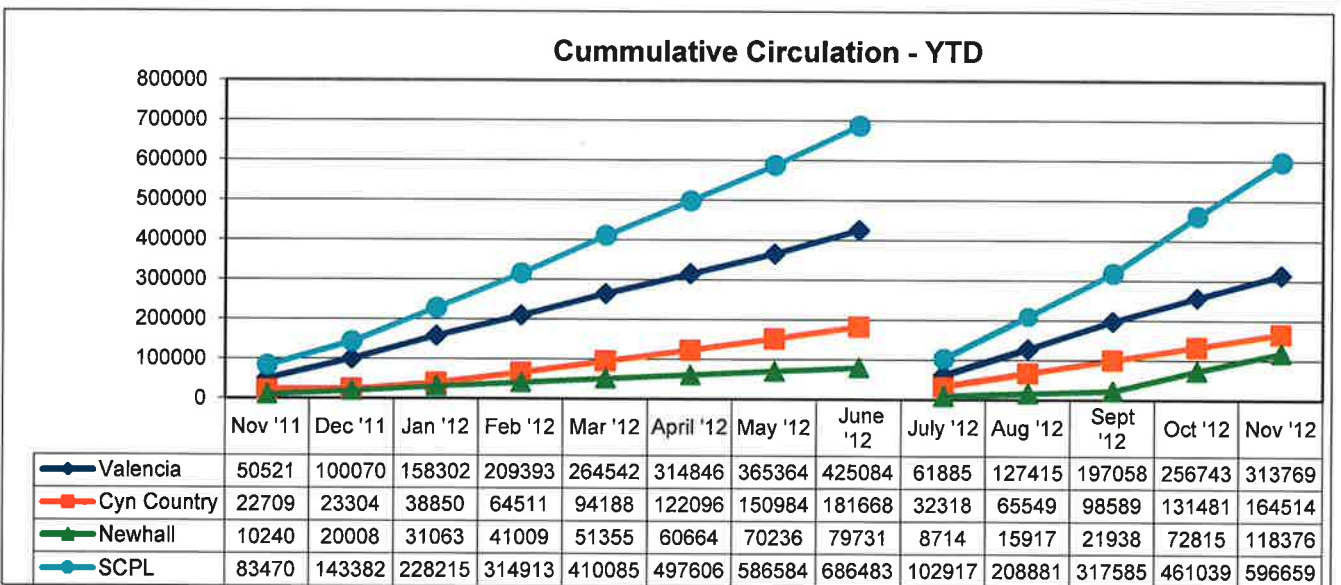

SANTA CLARITA PUBLIC LIBRARY STATISTICS CIRCULATION

In November 2012, a total of 135,620 books and materials were circulated in the Santa Clarita Public Library. 57,026 books/materials were circulated in Valencia, 33,033 in Canyon Country, and 45,561 in Newhall.