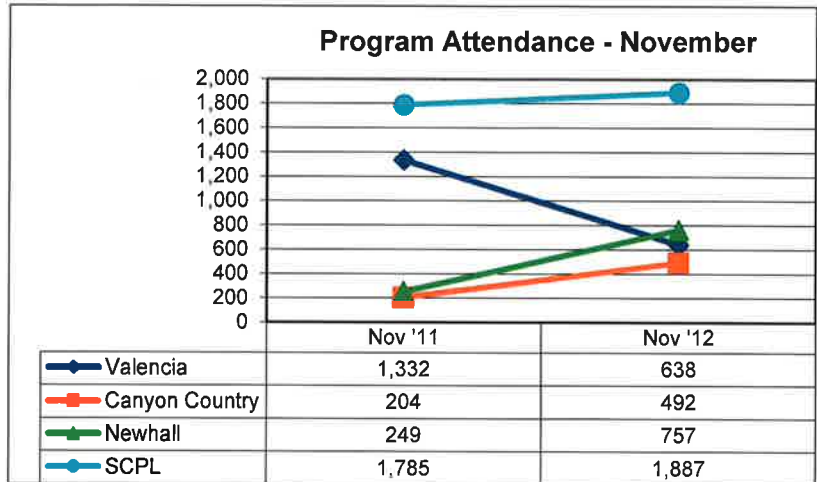

SANTA CLARITA PUBLIC LIBRARY STATISTICS CIRCULATION

In November 2012, a total of 135,620 books and materials were circulated in the Santa Clarita Public Library. 57,026 books/materials were circulated in Valencia, 33,033 in Canyon Country, and 45,561 in Newhall.

**SANTA CLARITA PUBLIC LIBRARY STATISTICS
PUBLIC COMPUTER RESERVATIONS**

In November 2012, a total of 18,538 patrons reserved and used public computers. 4,402 patrons used public computers in Valencia, 6,351 in Canyon Country, and 7,785 in Newhall.

SANTA CLARITA PUBLIC LIBRARY STATISTICS HOLDS FILLED

In November 2012, a total of 11,806 holds were filled in the Santa Clarita Public Library.

5,419 holds were filled in Valencia, 3,645 in Canyon Country, and 2,742 in Newhall.

SANTA CLARITA PUBLIC LIBRARY STATISTICS PROGRAM ATTENDANCE

In November 2012, a total of 1,887 attendees participated in a Santa Clarita Public Library program.

638 attended a Library program at Valencia, 492 at Canyon Country, and 757 at Newhall.