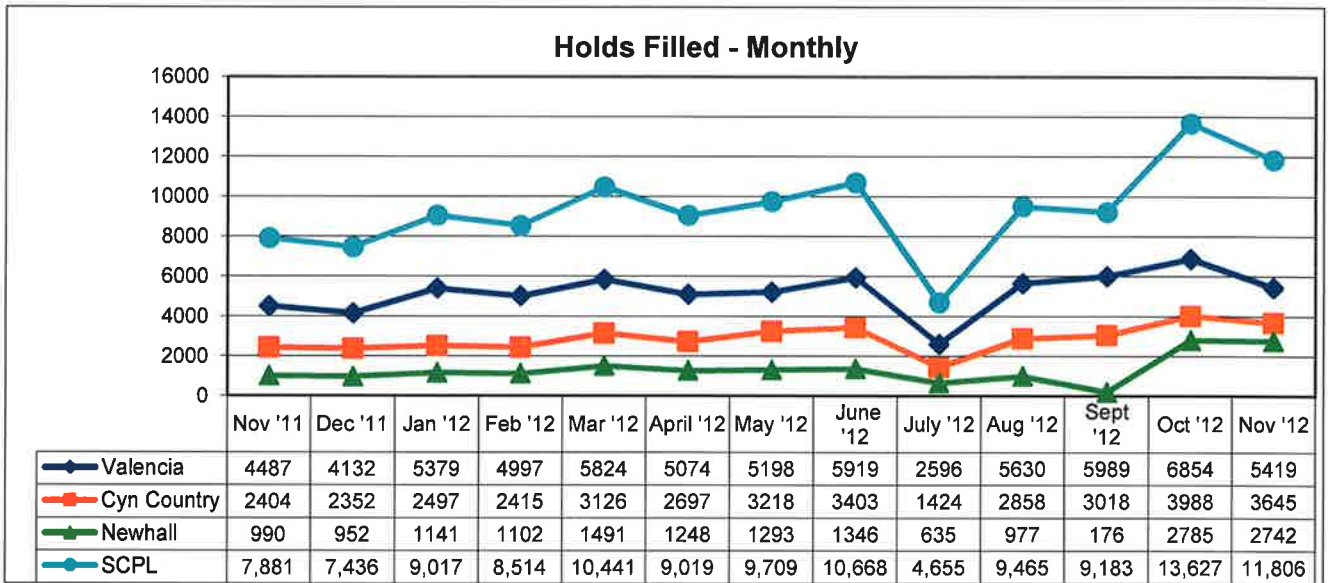

SANTA CLARITA PUBLIC LIBRARY STATISTICS CIRCULATION

In November 2012, a total of 135,620 books and materials were circulated in the Santa Clarita Public Library. 57,026 books/materials were circulated in Valencia, 33,033 in Canyon Country, and 45,561 in Newhall.

**SANTA CLARITA PUBLIC LIBRARY STATISTICS
PUBLIC COMPUTER RESERVATIONS**

In November 2012, a total of 18,538 patrons reserved and used public computers. 4,402 patrons used public computers in Valencia, 6,351 in Canyon Country, and 7,785 in Newhall.

SANTA CLARITA PUBLIC LIBRARY STATISTICS HOLDS FILLED

In November 2012, a total of 11,806 holds were filled in the Santa Clarita Public Library.

5,419 holds were filled in Valencia, 3,645 in Canyon Country, and 2,742 in Newhall.