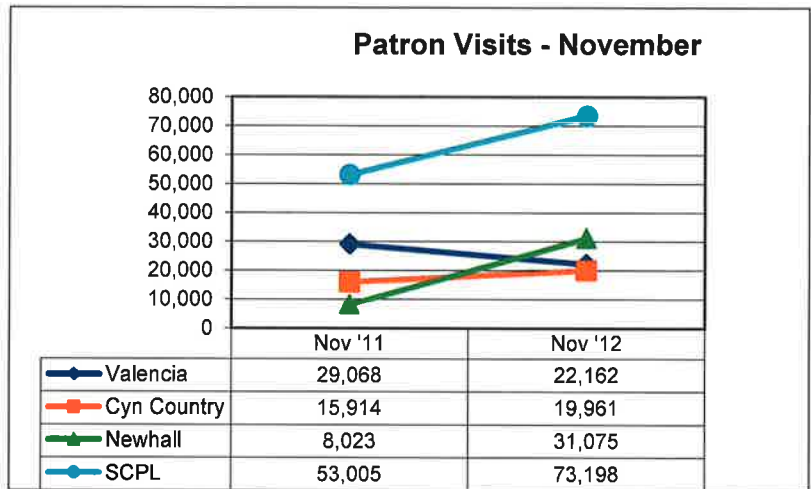

**SANTA CLARITA PUBLIC LIBRARY STATISTICS
PATRON VISITS**

In November 2012, a total of 73,198 patrons visited the Santa Clarita Public Library, with 22,162 visitors at Valencia, 19,961 at Canyon Country, and 31,075 at Newhall.