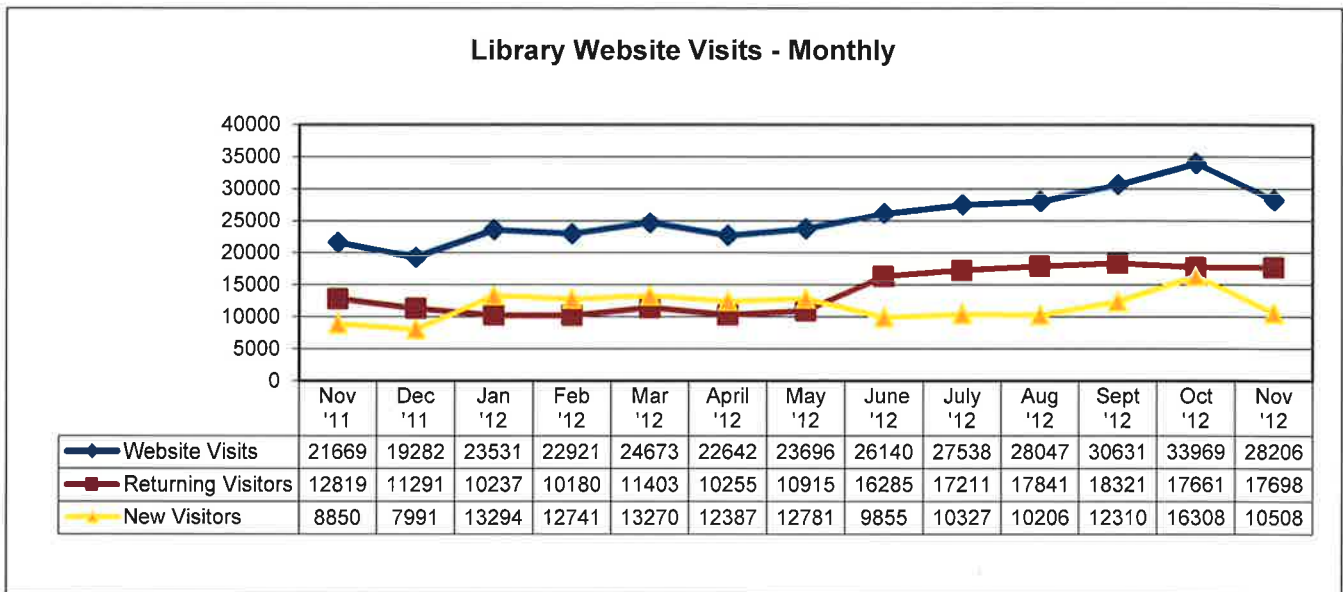

SANTA CLARITA PUBLIC LIBRARY STATISTICS
LIBRARY CARDS ISSUED

In November 2012, a total of 2,807 new Library cards were issued.

556 new Library cards were issued at Valencia, 426 at Canyon Country, and 1,825 at Newhall.

SANTA CLARITA PUBLIC LIBRARY STATISTICS

Wi-Fi USERS

In November 2012, a total of 3,344 Library patrons used the Santa Clarita Public Library's wireless internet (Wi-Fi).

795 Wi-Fi users were at Valencia, 821 at Canyon Country, and 1,728 at Newhall.

SANTA CLARITA PUBLIC LIBRARY STATISTICS
LIBRARY WEBSITE VISITS

In November 2012, the Library's website received a total of 28,206 visits.

17,698 were returning visitors and 10,508 were new visitors to the Library website.