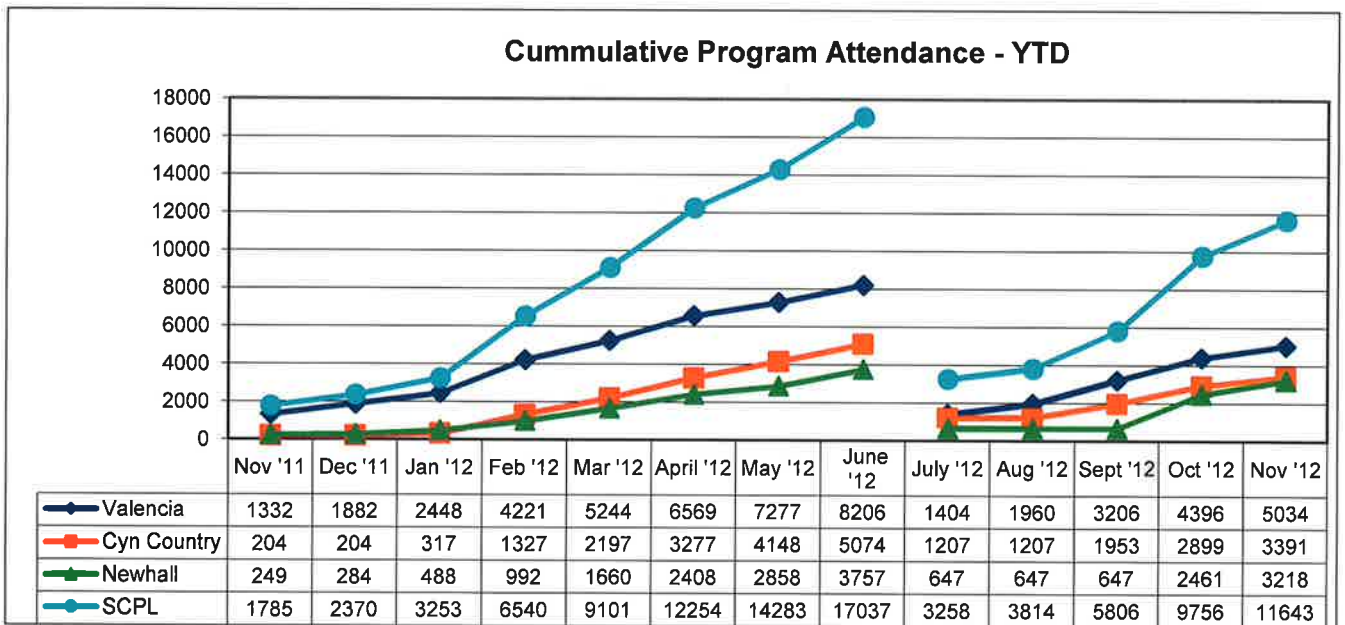

SANTA CLARITA PUBLIC LIBRARY STATISTICS HOLDS FILLED

In November 2012, a total of 11,806 holds were filled in the Santa Clarita Public Library.

5,419 holds were filled in Valencia, 3,645 in Canyon Country, and 2,742 in Newhall.

SANTA CLARITA PUBLIC LIBRARY STATISTICS PROGRAM ATTENDANCE

In November 2012, a total of 1,887 attendees participated in a Santa Clarita Public Library program.

638 attended a Library program at Valencia, 492 at Canyon Country, and 757 at Newhall.