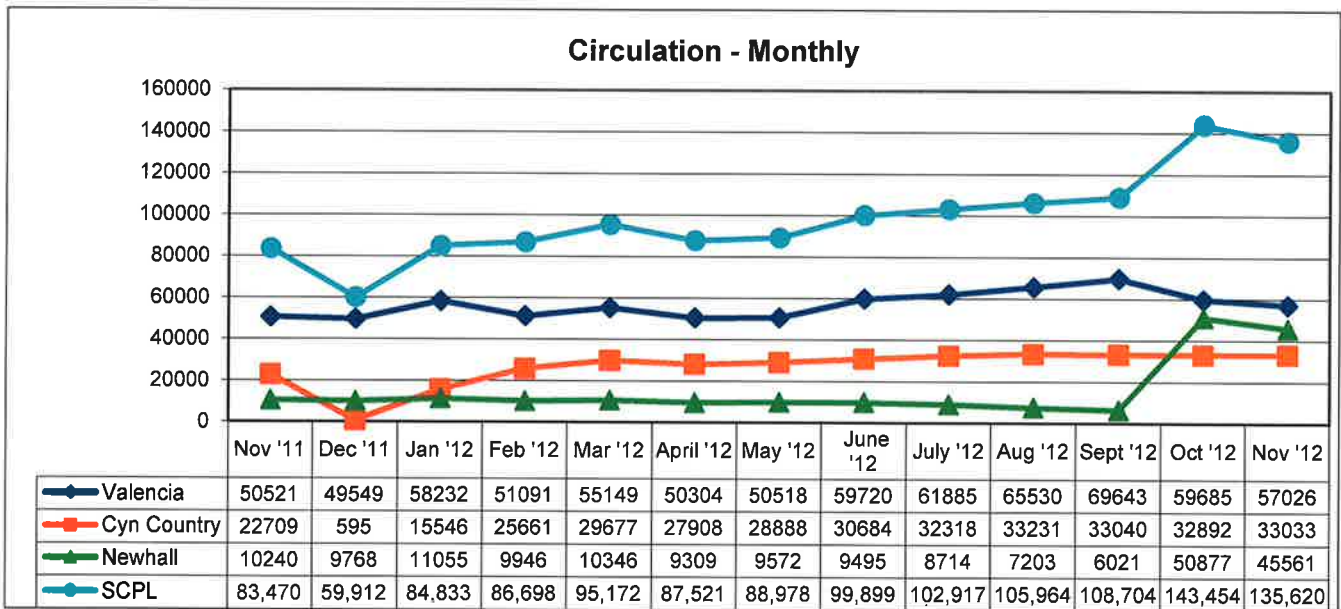

SANTA CLARITA PUBLIC LIBRARY STATISTICS CIRCULATION

In November 2012, a total of 135,620 books and materials were circulated in the Santa Clarita Public Library. 57,026 books/materials were circulated in Valencia, 33,033 in Canyon Country, and 45,561 in Newhall.