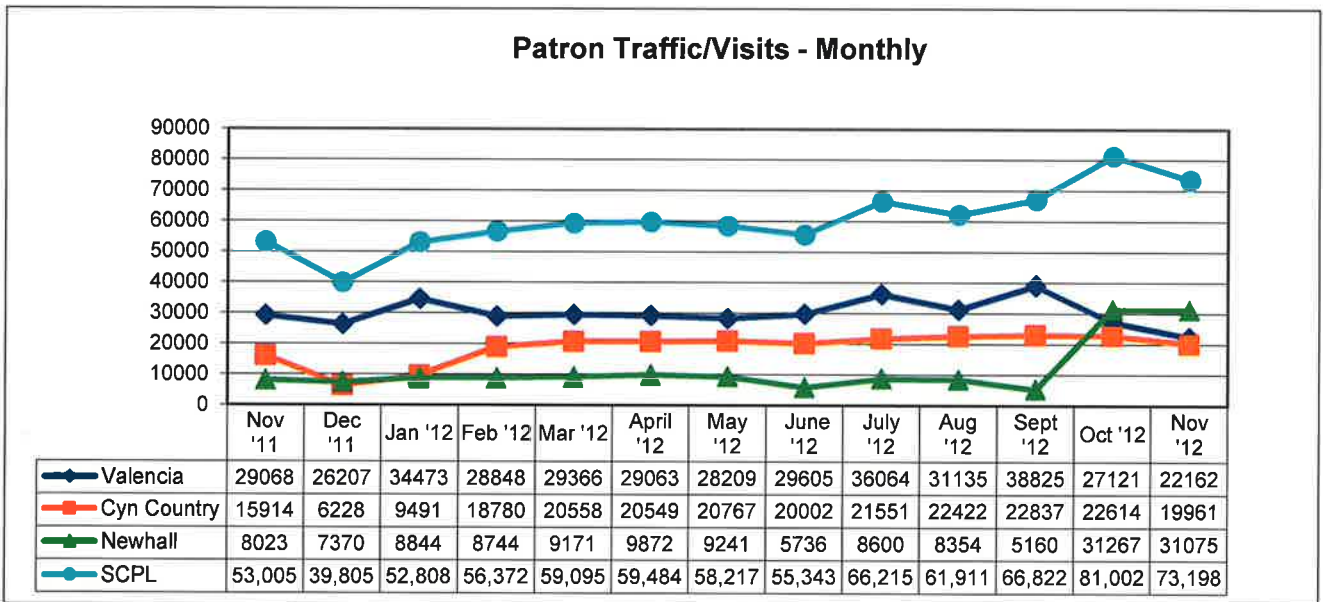

**SANTA CLARITA PUBLIC LIBRARY STATISTICS
PATRON VISITS**

In November 2012, a total of 73,198 patrons visited the Santa Clarita Public Library, with 22,162 visitors at Valencia, 19,961 at Canyon Country, and 31,075 at Newhall.