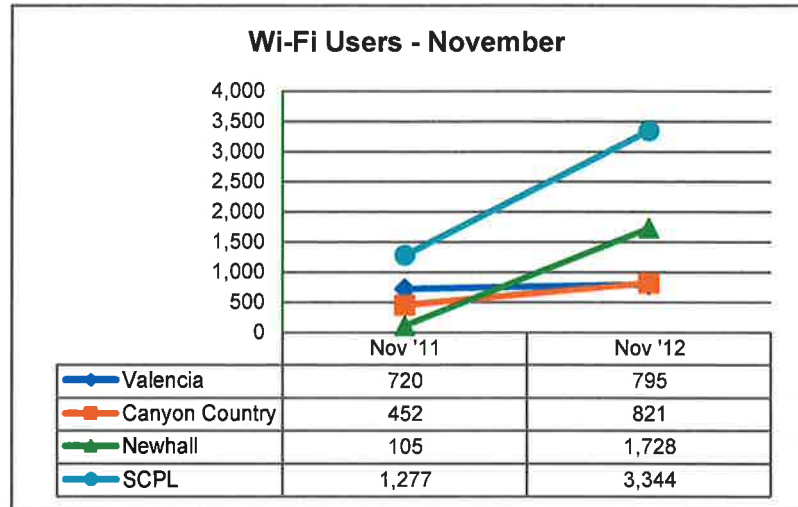

SANTA CLARITA PUBLIC LIBRARY STATISTICS

Wi-Fi USERS

In November 2012, a total of 3,344 Library patrons used the Santa Clarita Public Library's wireless internet (Wi-Fi).

795 Wi-Fi users were at Valencia, 821 at Canyon Country, and 1,728 at Newhall.