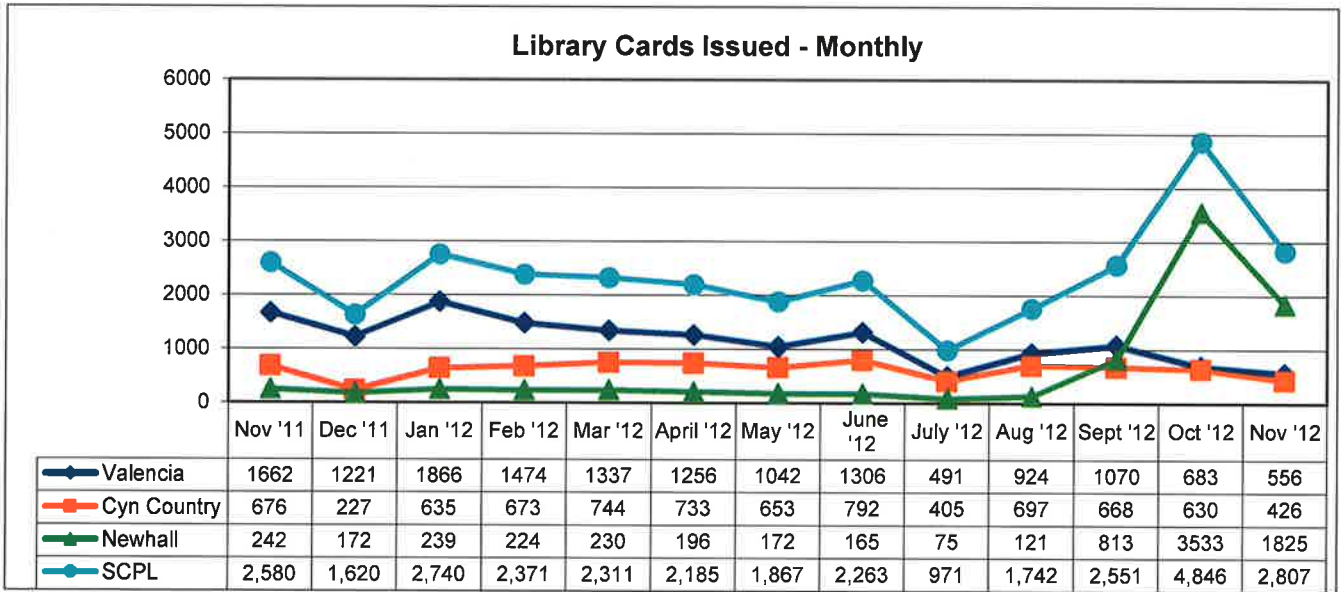

SANTA CLARITA PUBLIC LIBRARY STATISTICS PROGRAM ATTENDANCE

In November 2012, a total of 1,887 attendees participated in a Santa Clarita Public Library program.

638 attended a Library program at Valencia, 492 at Canyon Country, and 757 at Newhall.

SANTA CLARITA PUBLIC LIBRARY STATISTICS
LIBRARY CARDS ISSUED

In November 2012, a total of 2,807 new Library cards were issued.

556 new Library cards were issued at Valencia, 426 at Canyon Country, and 1,825 at Newhall.