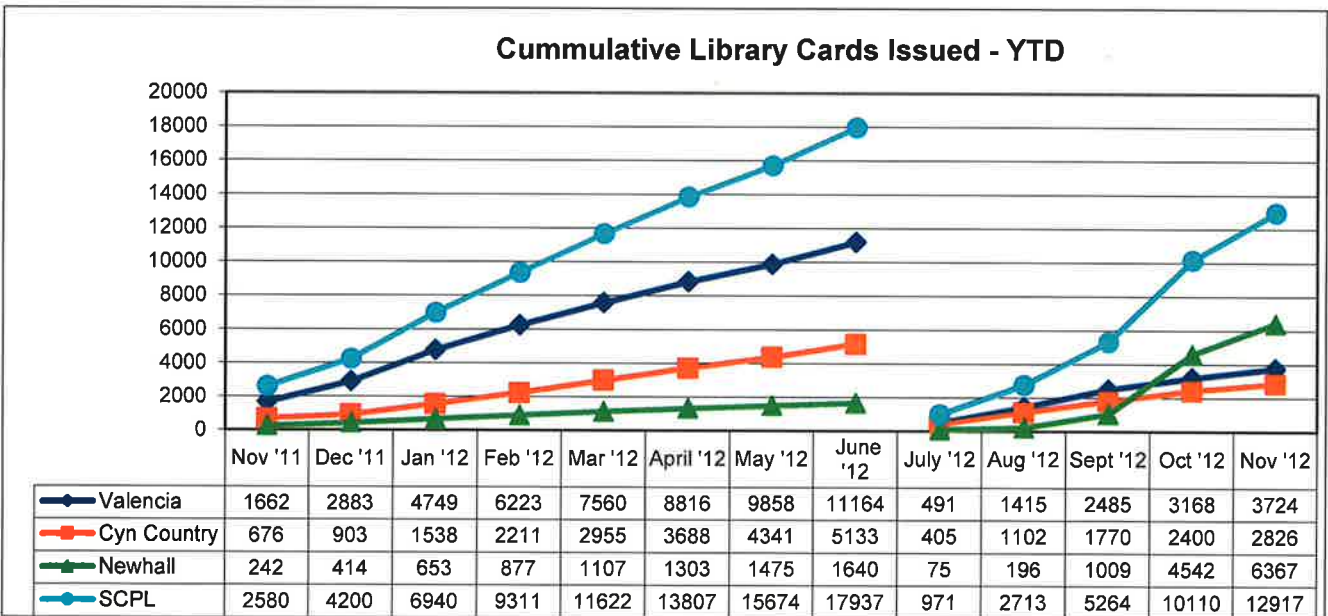

SANTA CLARITA PUBLIC LIBRARY STATISTICS PROGRAM ATTENDANCE

In November 2012, a total of 1,887 attendees participated in a Santa Clarita Public Library program.

638 attended a Library program at Valencia, 492 at Canyon Country, and 757 at Newhall.

SANTA CLARITA PUBLIC LIBRARY STATISTICS
LIBRARY CARDS ISSUED

In November 2012, a total of 2,807 new Library cards were issued.

556 new Library cards were issued at Valencia, 426 at Canyon Country, and 1,825 at Newhall.