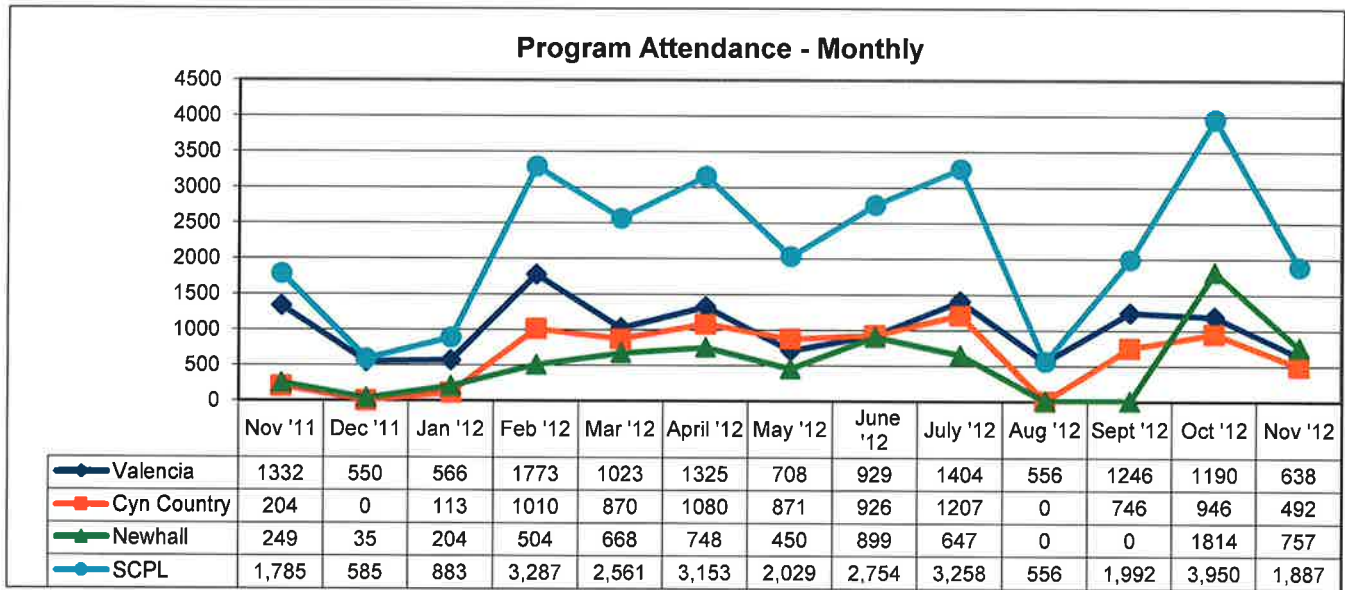

SANTA CLARITA PUBLIC LIBRARY STATISTICS HOLDS FILLED

In November 2012, a total of 11,806 holds were filled in the Santa Clarita Public Library.

5,419 holds were filled in Valencia, 3,645 in Canyon Country, and 2,742 in Newhall.

SANTA CLARITA PUBLIC LIBRARY STATISTICS PROGRAM ATTENDANCE

In November 2012, a total of 1,887 attendees participated in a Santa Clarita Public Library program.

638 attended a Library program at Valencia, 492 at Canyon Country, and 757 at Newhall.