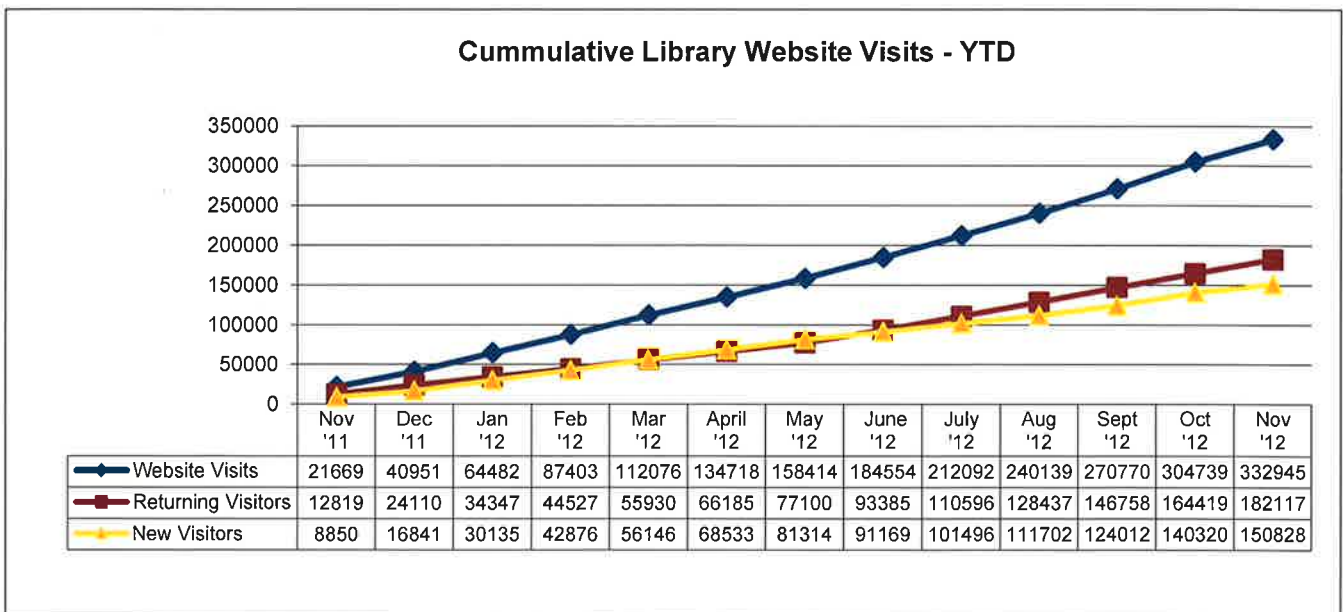

SANTA CLARITA PUBLIC LIBRARY STATISTICS

Wi-Fi USERS

In November 2012, a total of 3,344 Library patrons used the Santa Clarita Public Library's wireless internet (Wi-Fi).

795 Wi-Fi users were at Valencia, 821 at Canyon Country, and 1,728 at Newhall.

SANTA CLARITA PUBLIC LIBRARY STATISTICS
LIBRARY WEBSITE VISITS

In November 2012, the Library's website received a total of 28,206 visits.

17,698 were returning visitors and 10,508 were new visitors to the Library website.

SANTA CLARITA PUBLIC LIBRARY STATISTICS LIBRARY WEBSITE

In November 2012, visitors to the Santa Clarita Public Library website viewed a total of 53,882 website pages. Visitors to santaclaritalibrary.com spent an average of 2.00 minutes visiting the City's Library website.