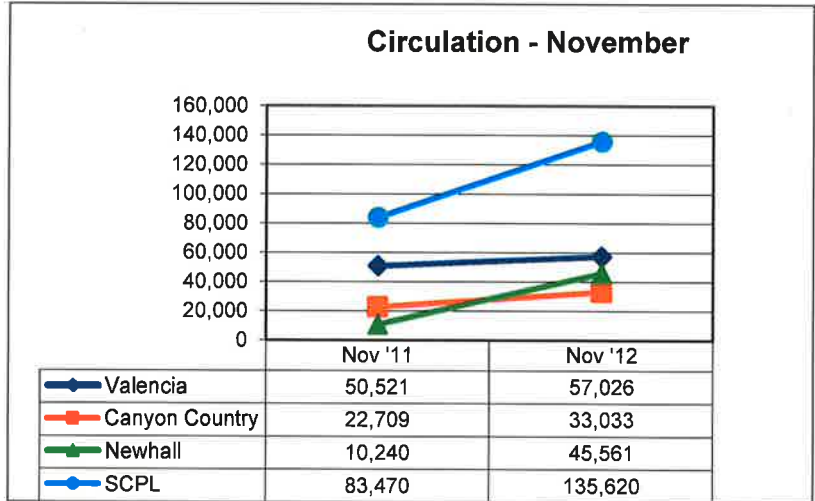

SANTA CLARITA PUBLIC LIBRARY STATISTICS CIRCULATION

In November 2012, a total of 135,620 books and materials were circulated in the Santa Clarita Public Library. 57,026 books/materials were circulated in Valencia, 33,033 in Canyon Country, and 45,561 in Newhall.