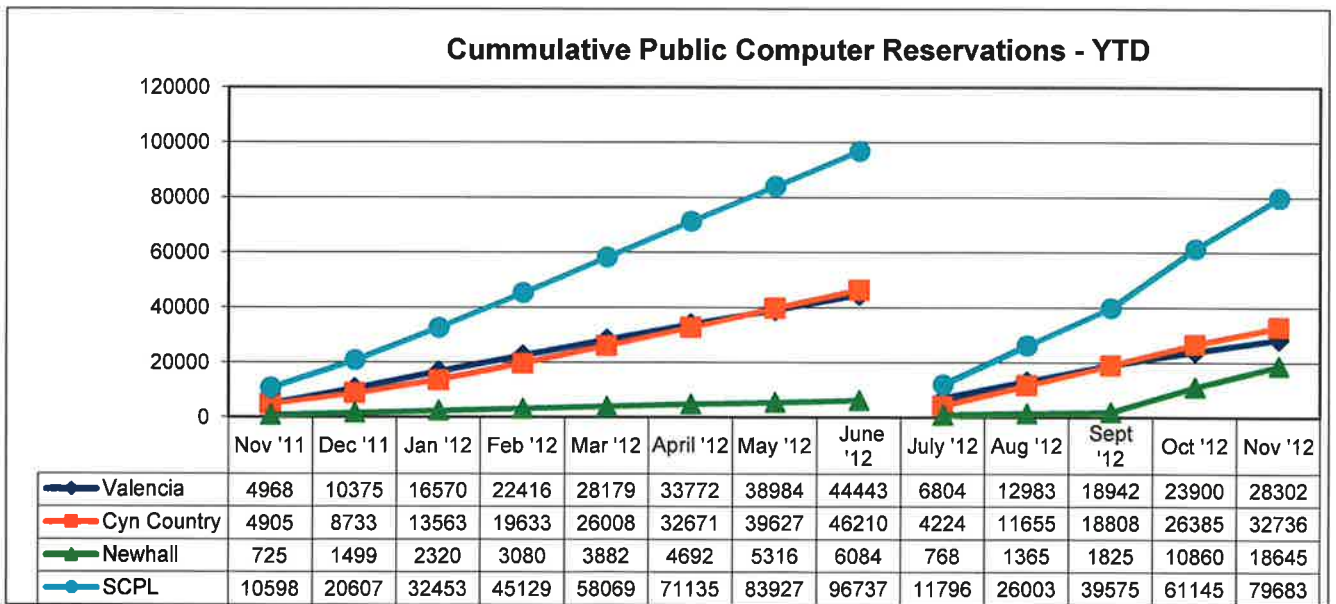

**SANTA CLARITA PUBLIC LIBRARY STATISTICS
PUBLIC COMPUTER RESERVATIONS**

In November 2012, a total of 18,538 patrons reserved and used public computers. 4,402 patrons used public computers in Valencia, 6,351 in Canyon Country, and 7,785 in Newhall.