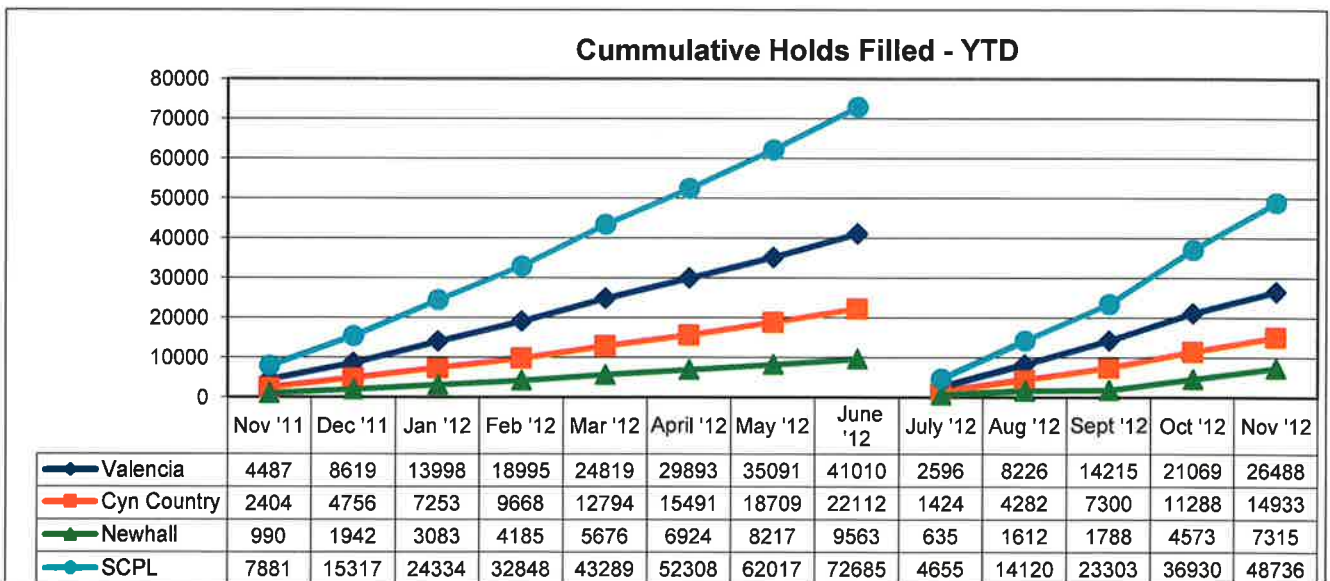

**SANTA CLARITA PUBLIC LIBRARY STATISTICS
PUBLIC COMPUTER RESERVATIONS**

In November 2012, a total of 18,538 patrons reserved and used public computers. 4,402 patrons used public computers in Valencia, 6,351 in Canyon Country, and 7,785 in Newhall.

SANTA CLARITA PUBLIC LIBRARY STATISTICS HOLDS FILLED

In November 2012, a total of 11,806 holds were filled in the Santa Clarita Public Library.

5,419 holds were filled in Valencia, 3,645 in Canyon Country, and 2,742 in Newhall.