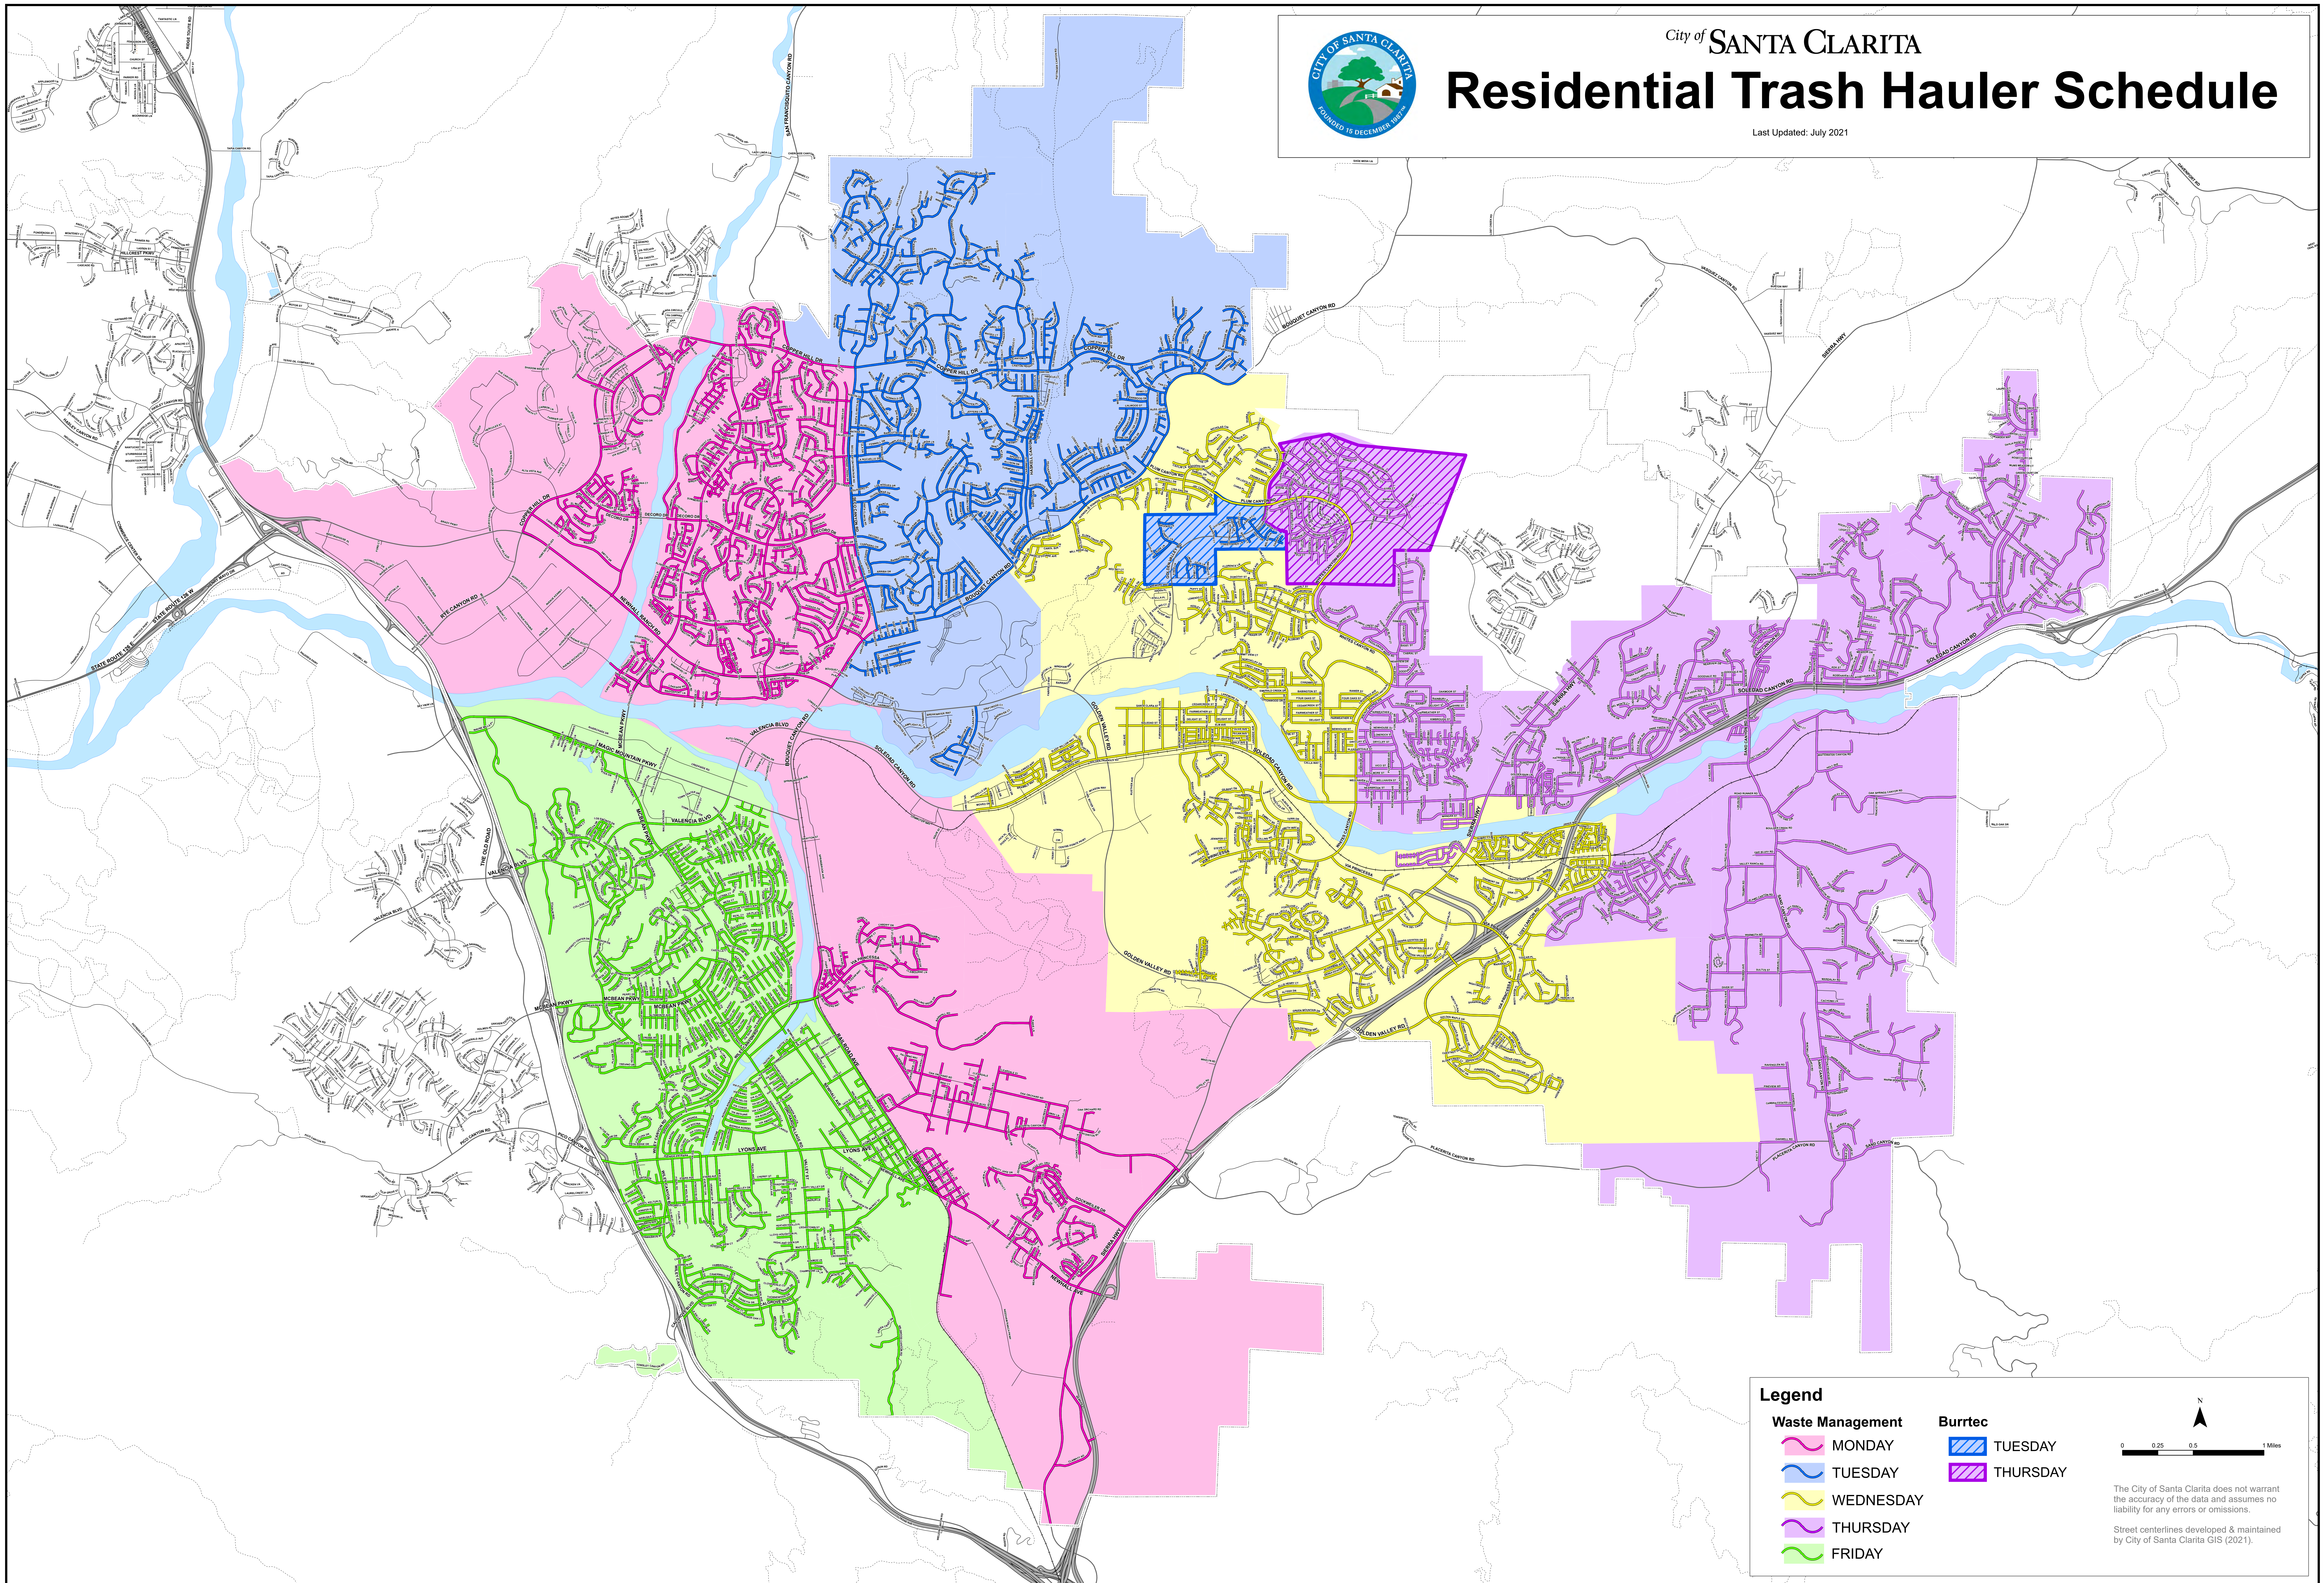

City of SANTA CLARITA

Residential Trash Hauler Schedule

Last Updated: July 2021

Legend

Waste Management	Burrtec
MONDAY	TUESDAY
TUESDAY	THURSDAY
WEDNESDAY	
THURSDAY	
FRIDAY	

0 0.25 0.5 1 Miles

The City of Santa Clarita does not warrant the accuracy of the data and assumes no liability for any errors or omissions.

Street centerlines developed & maintained by City of Santa Clarita GIS (2021).