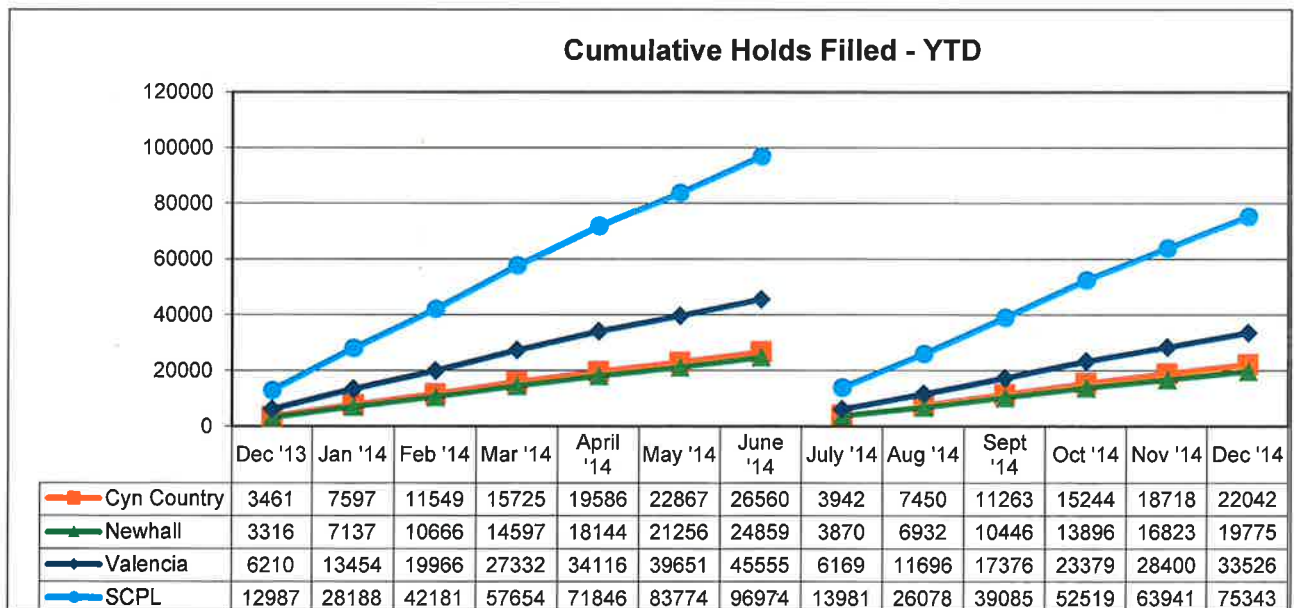

**SANTA CLARITA PUBLIC LIBRARY STATISTICS**  
**FISCAL YEAR 2014-15**  
**CIRCULATION**

In December 2014, a total of 103,581 books and materials were circulated in the Santa Clarita Public Library.

26,114 books and materials were circulated at the Canyon Country Library, 29,043 at Newhall Library, and 48,424 at Valencia Library.

SANTA CLARITA PUBLIC LIBRARY STATISTICS  
FISCAL YEAR 2014-15  
PUBLIC COMPUTER RESERVATIONS

In December 2014, a total of 16,750 patrons reserved and used a public computer.

4,887 patrons used public computers in the Canyon Country Library, 7,968 in Newhall Library, and 3,895 in Valencia Library.

**SANTA CLARITA PUBLIC LIBRARY STATISTICS**  
**FISCAL YEAR 2014-15**  
**HOLDS FILLED**

In December 2014, a total of 11,402 holds were filled in the Santa Clarita Public Library.

3,324 holds were filled in the Canyon Country Library, 2,952 in Newhall Library, and 5,126 in Valencia Library.