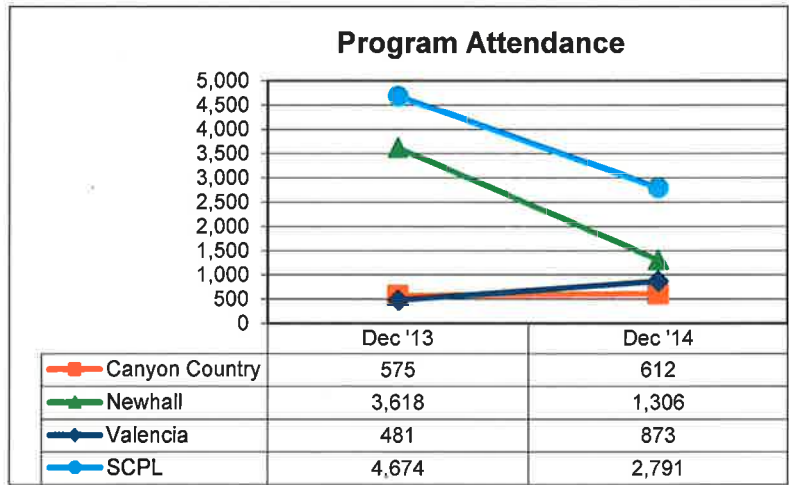

**SANTA CLARITA PUBLIC LIBRARY STATISTICS**  
**FISCAL YEAR 2014-15**  
**CIRCULATION**

In December 2014, a total of 103,581 books and materials were circulated in the Santa Clarita Public Library.

26,114 books and materials were circulated at the Canyon Country Library, 29,043 at Newhall Library, and 48,424 at Valencia Library.

**SANTA CLARITA PUBLIC LIBRARY STATISTICS**  
**FISCAL YEAR 2014-15**  
**HOLDS FILLED**

In December 2014, a total of 11,402 holds were filled in the Santa Clarita Public Library.

3,324 holds were filled in the Canyon Country Library, 2,952 in Newhall Library, and 5,126 in Valencia Library.

SANTA CLARITA PUBLIC LIBRARY STATISTICS  
FISCAL YEAR 2014-15  
PROGRAM ATTENDANCE

In December 2014, a total of 2,791 attendees participated in a program.

612 attended a Library program at the Canyon Country Library, 1,306 at Newhall Library, and 873 Valencia Library.