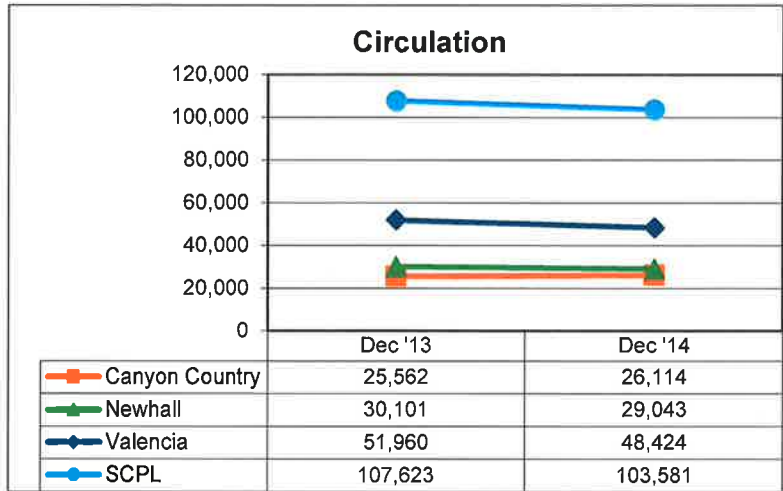

Year-to-Date								
DECEMBER 2014	CANYON COUNTRY		OLD TOWN NEWHALL		VALENCIA		TOTALS	
	Dec. Y-T-D 2014	Dec. Y-T-D 2013	Dec. Y-T-D 2014	Dec. Y-T-D 2013	Dec. Y-T-D 2014	Dec. Y-T-D 2013	Dec. Y-T-D 2014	Dec. Y-T-D 2013
Patron Traffic	133,633	131,502	179,347	181,551	145,282	144,793	458,262	457,846
Circulation	192,338	186,683	215,548	216,849	350,318	349,637	758,204	753,169
PC Reservations	35,813	42,183	50,466	51,701	26,097	28,460	112,376	122,344
Volunteer Hours	2,841	3,256	4,049	3,453	1,483	1,681	8,373	8,390
Holds Filled	22,042	24,471	19,775	24,485	33,526	45,502	75,343	94,458
Number of Programs	304	247	532	362	321	187	1,157	796
Program Attendance	6,875	5,216	16,162	12,410	8,101	4,884	31,138	22,510
Library Cards Issued	2,220	2,632	3,933	5,177	2,024	2,522	8,177	10,331
Wi-Fi Users	8,641	7,155	14,501	12,936	8,109	7,289	31,251	27,380
Website Visits	xxx	xxx	xxx	xxx	xxx	xxx	299,163	171,454

SANTA CLARITA PUBLIC LIBRARY STATISTICS  
FISCAL YEAR 2014-15  
PATRON VISITS

In December 2014, a total of 63,082 patrons visited the Santa Clarita Public Library, with 18,405 visitors at Canyon Country, 25,302 at Newhall, and 19,375 at Valencia.

**SANTA CLARITA PUBLIC LIBRARY STATISTICS**  
**FISCAL YEAR 2014-15**  
**CIRCULATION**

In December 2014, a total of 103,581 books and materials were circulated in the Santa Clarita Public Library.

26,114 books and materials were circulated at the Canyon Country Library, 29,043 at Newhall Library, and 48,424 at Valencia Library.