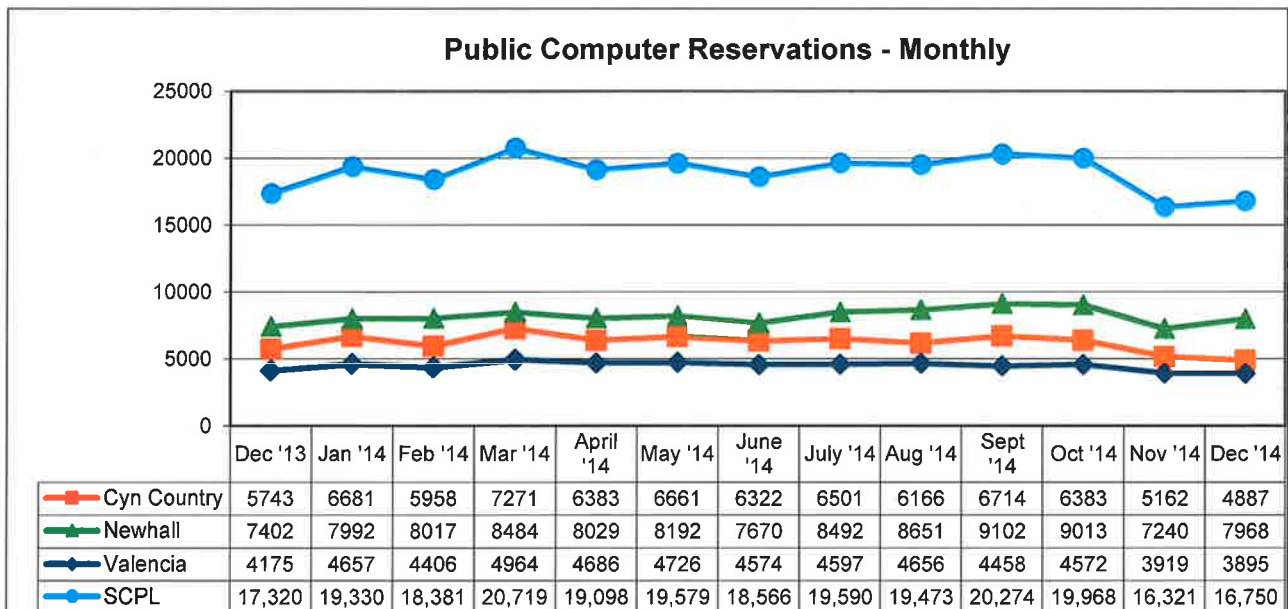

SANTA CLARITA PUBLIC LIBRARY STATISTICS
FISCAL YEAR 2014-15
PUBLIC COMPUTER RESERVATIONS

In December 2014, a total of 16,750 patrons reserved and used a public computer.

4,887 patrons used public computers in the Canyon Country Library, 7,968 in Newhall Library, and 3,895 in Valencia Library.