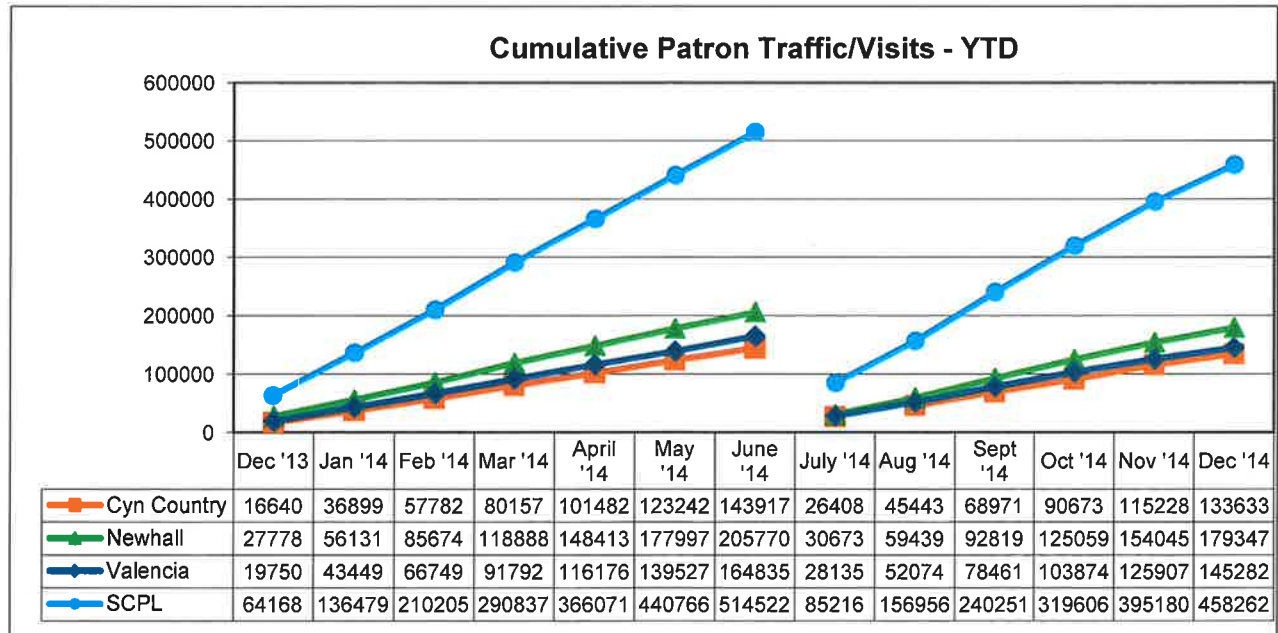

SANTA CLARITA PUBLIC LIBRARY STATISTICS
FISCAL YEAR 2014-15
PATRON VISITS

In December 2014, a total of 63,082 patrons visited the Santa Clarita Public Library, with 18,405 visitors at Canyon Country, 25,302 at Newhall, and 19,375 at Valencia.