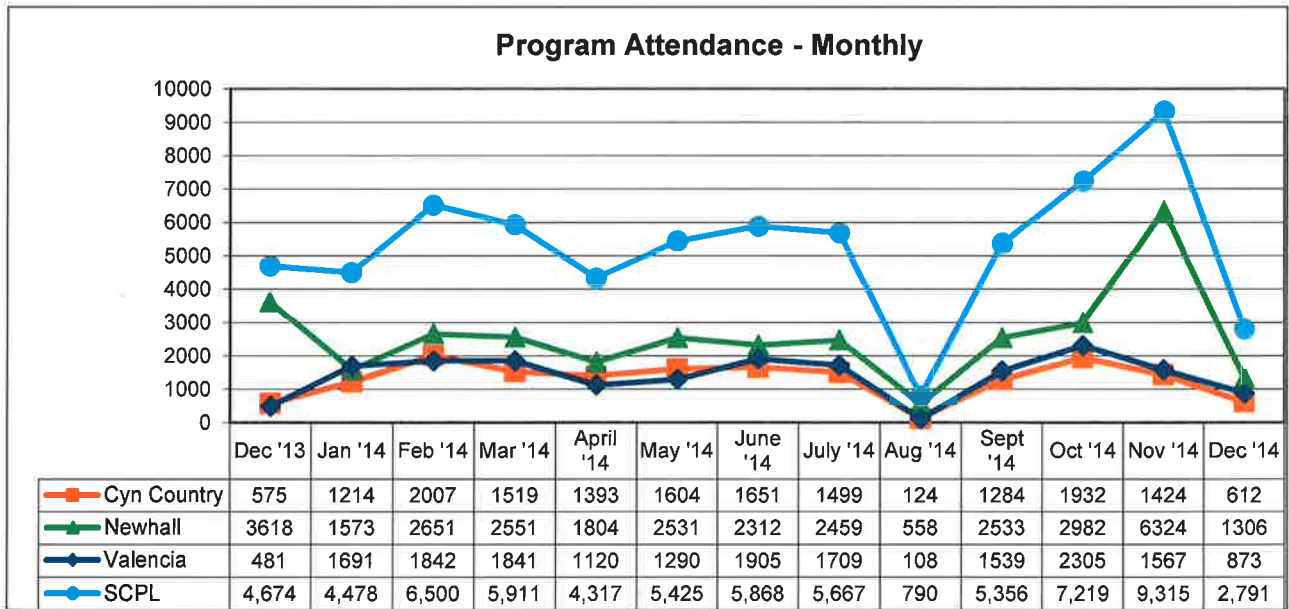

**SANTA CLARITA PUBLIC LIBRARY STATISTICS**  
**FISCAL YEAR 2014-15**  
**HOLDS FILLED**

In December 2014, a total of 11,402 holds were filled in the Santa Clarita Public Library.

3,324 holds were filled in the Canyon Country Library, 2,952 in Newhall Library, and 5,126 in Valencia Library.

SANTA CLARITA PUBLIC LIBRARY STATISTICS  
FISCAL YEAR 2014-15  
PROGRAM ATTENDANCE

In December 2014, a total of 2,791 attendees participated in a program.

612 attended a Library program at the Canyon Country Library, 1,306 at Newhall Library, and 873 Valencia Library.