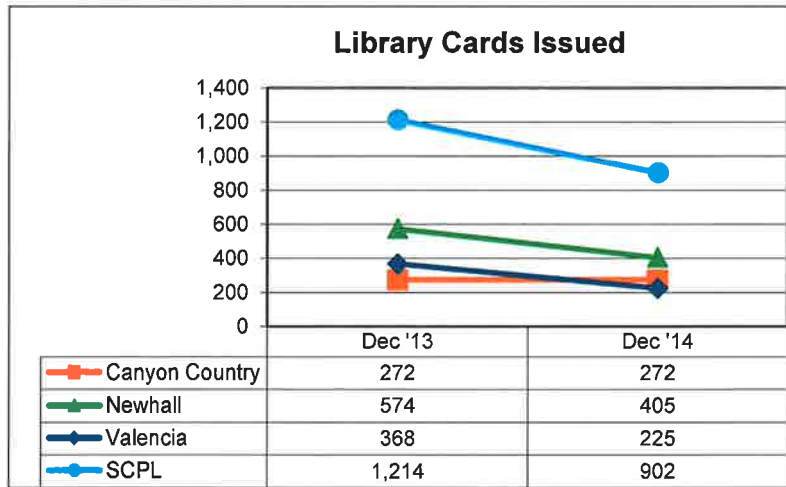

**SANTA CLARITA PUBLIC LIBRARY STATISTICS**  
**FISCAL YEAR 2014-15**  
**HOLDS FILLED**

In December 2014, a total of 11,402 holds were filled in the Santa Clarita Public Library.

3,324 holds were filled in the Canyon Country Library, 2,952 in Newhall Library, and 5,126 in Valencia Library.

SANTA CLARITA PUBLIC LIBRARY STATISTICS  
FISCAL YEAR 2014-15  
PROGRAM ATTENDANCE

In December 2014, a total of 2,791 attendees participated in a program.

612 attended a Library program at the Canyon Country Library, 1,306 at Newhall Library, and 873 Valencia Library.

SANTA CLARITA PUBLIC LIBRARY STATISTICS  
FISCAL YEAR 2014-15  
LIBRARY CARDS ISSUED

In December 2014, a total of 902 new Library cards were issued.

272 new Library cards were issued at the Canyon Country Library, 405 at Newhall Library, and 225 at Valencia Library.