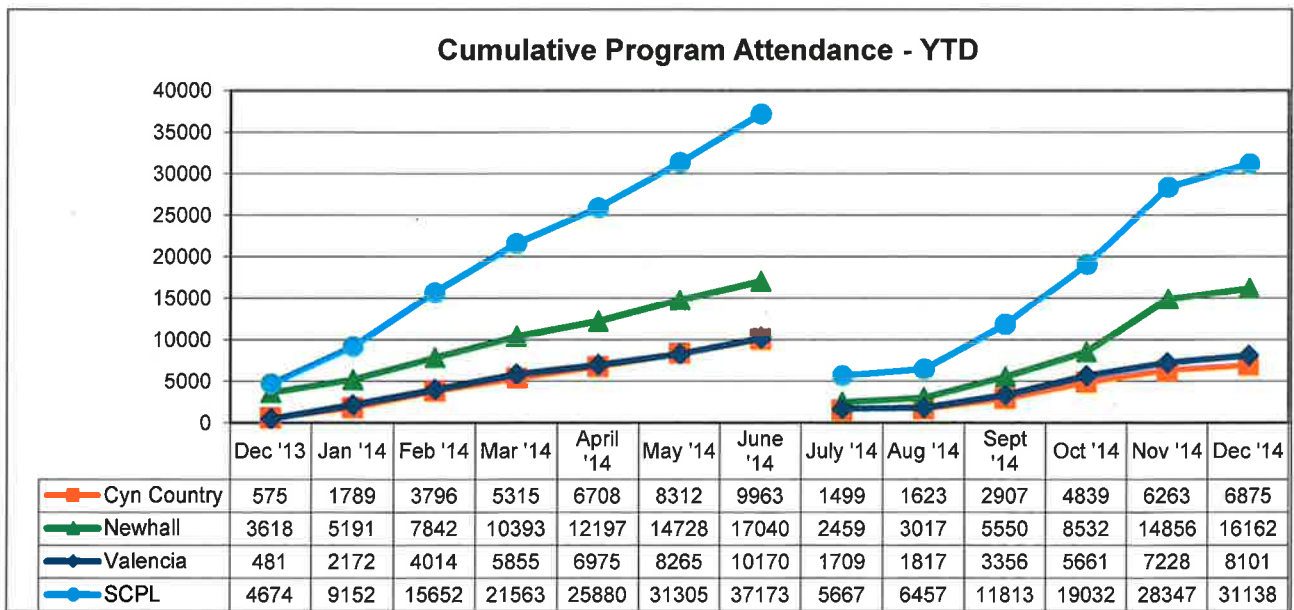

**SANTA CLARITA PUBLIC LIBRARY STATISTICS**  
**FISCAL YEAR 2014-15**  
**HOLDS FILLED**

In December 2014, a total of 11,402 holds were filled in the Santa Clarita Public Library.

3,324 holds were filled in the Canyon Country Library, 2,952 in Newhall Library, and 5,126 in Valencia Library.

SANTA CLARITA PUBLIC LIBRARY STATISTICS  
FISCAL YEAR 2014-15  
PROGRAM ATTENDANCE

In December 2014, a total of 2,791 attendees participated in a program.

612 attended a Library program at the Canyon Country Library, 1,306 at Newhall Library, and 873 Valencia Library.