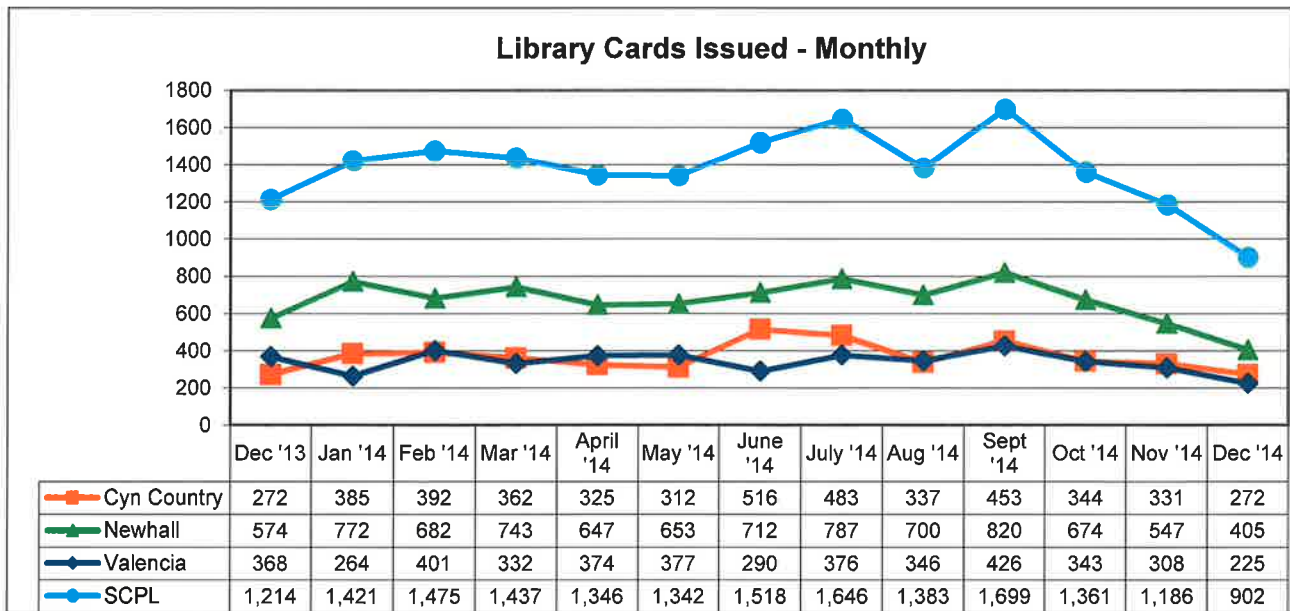

**SANTA CLARITA PUBLIC LIBRARY STATISTICS**  
**FISCAL YEAR 2014-15**  
**HOLDS FILLED**

In December 2014, a total of 11,402 holds were filled in the Santa Clarita Public Library.

3,324 holds were filled in the Canyon Country Library, 2,952 in Newhall Library, and 5,126 in Valencia Library.

SANTA CLARITA PUBLIC LIBRARY STATISTICS  
FISCAL YEAR 2014-15  
PROGRAM ATTENDANCE

In December 2014, a total of 2,791 attendees participated in a program.

612 attended a Library program at the Canyon Country Library, 1,306 at Newhall Library, and 873 Valencia Library.

SANTA CLARITA PUBLIC LIBRARY STATISTICS  
FISCAL YEAR 2014-15  
LIBRARY CARDS ISSUED

In December 2014, a total of 902 new Library cards were issued.

272 new Library cards were issued at the Canyon Country Library, 405 at Newhall Library, and 225 at Valencia Library.