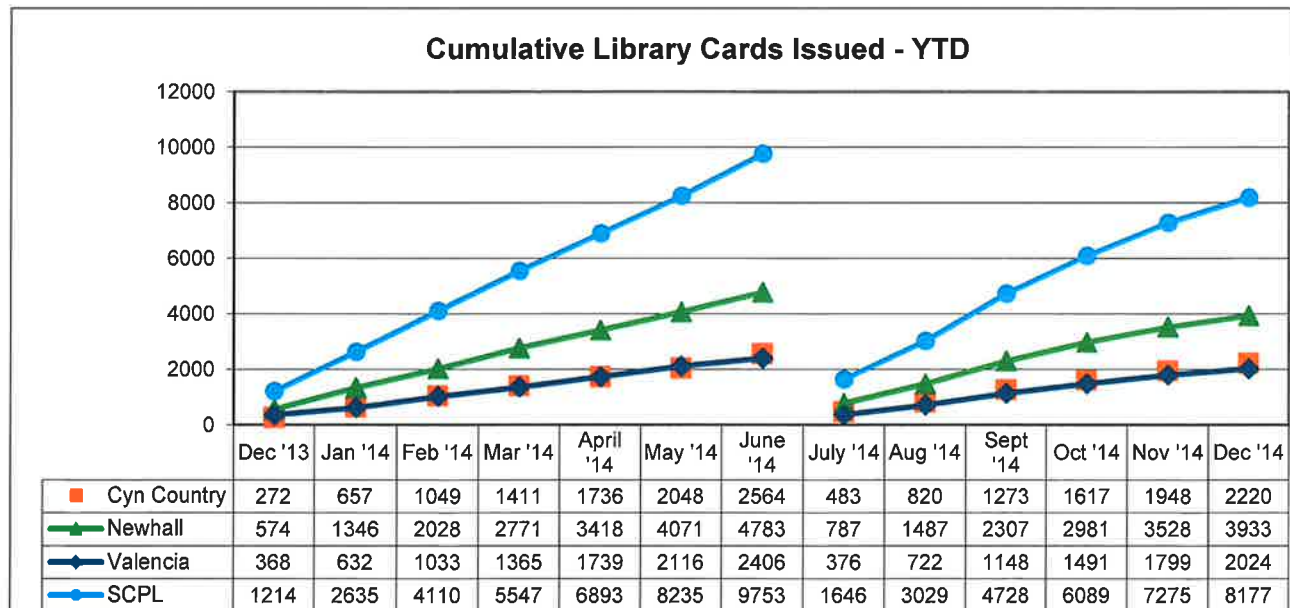

**SANTA CLARITA PUBLIC LIBRARY STATISTICS**  
**FISCAL YEAR 2014-15**  
**HOLDS FILLED**

In December 2014, a total of 11,402 holds were filled in the Santa Clarita Public Library.

3,324 holds were filled in the Canyon Country Library, 2,952 in Newhall Library, and 5,126 in Valencia Library.

SANTA CLARITA PUBLIC LIBRARY STATISTICS  
FISCAL YEAR 2014-15  
PROGRAM ATTENDANCE

In December 2014, a total of 2,791 attendees participated in a program.

612 attended a Library program at the Canyon Country Library, 1,306 at Newhall Library, and 873 Valencia Library.

SANTA CLARITA PUBLIC LIBRARY STATISTICS  
FISCAL YEAR 2014-15  
LIBRARY CARDS ISSUED

In December 2014, a total of 902 new Library cards were issued.

272 new Library cards were issued at the Canyon Country Library, 405 at Newhall Library, and 225 at Valencia Library.