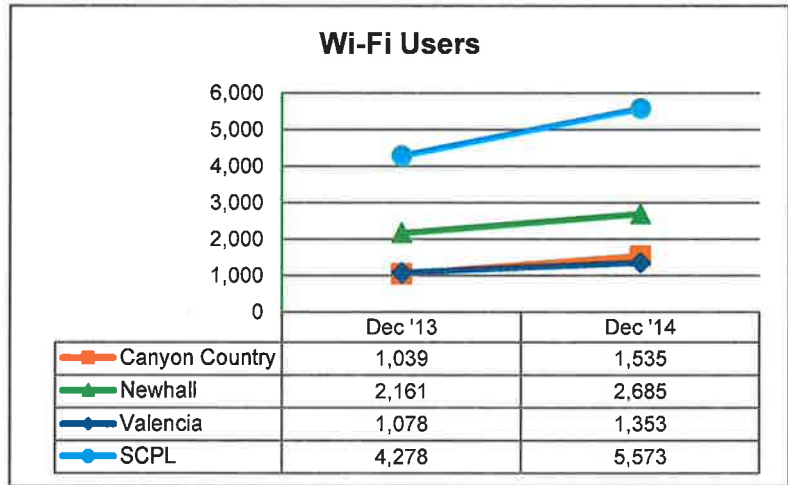

SANTA CLARITA PUBLIC LIBRARY STATISTICS  
FISCAL YEAR 2014-15  
PROGRAM ATTENDANCE

In December 2014, a total of 2,791 attendees participated in a program.

612 attended a Library program at the Canyon Country Library, 1,306 at Newhall Library, and 873 Valencia Library.

SANTA CLARITA PUBLIC LIBRARY STATISTICS  
FISCAL YEAR 2014-15  
LIBRARY CARDS ISSUED

In December 2014, a total of 902 new Library cards were issued.

272 new Library cards were issued at the Canyon Country Library, 405 at Newhall Library, and 225 at Valencia Library.

SANTA CLARITA PUBLIC LIBRARY STATISTICS  
FISCAL YEAR 2014-15  
WI-FI USERS

In December 2014, a total of 5,573 Library patrons used the Santa Clarita Public Library's free wireless internet (Wi-Fi).

1,535 Wi-Fi users were at the Canyon Country Library, 2,685 at Newhall Library, and 1,353 at Valencia Library.