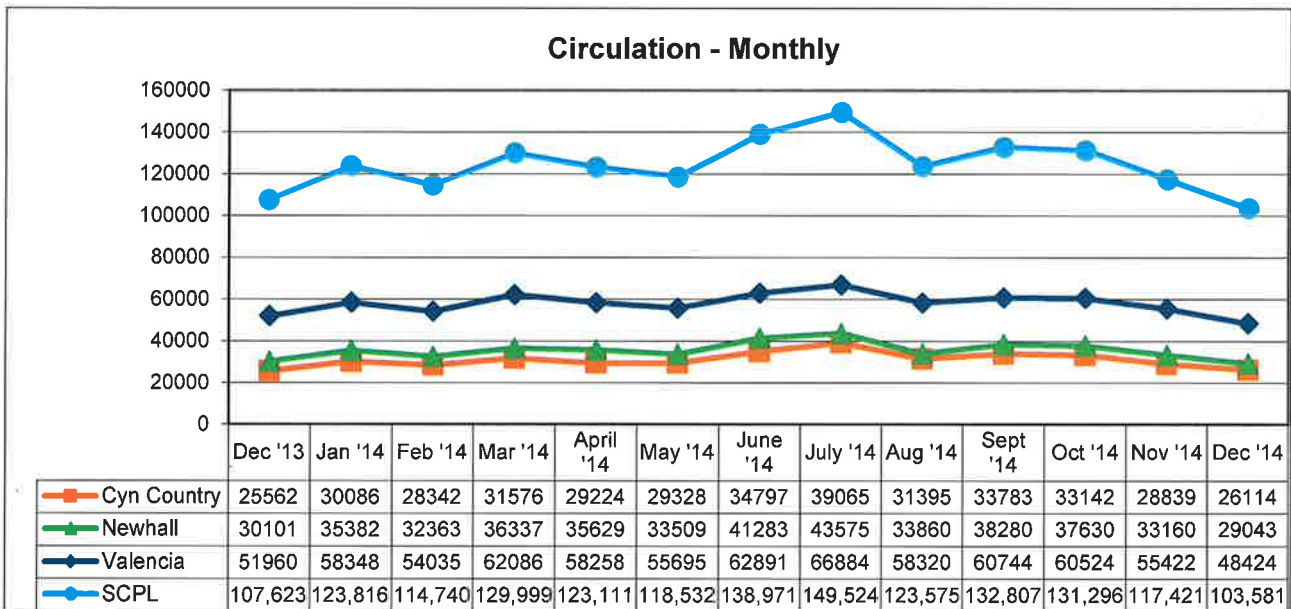

Year-to-Date								
DECEMBER 2014	CANYON COUNTRY		OLD TOWN NEWHALL		VALENCIA		TOTALS	
	Dec. Y-T-D 2014	Dec. Y-T-D 2013	Dec. Y-T-D 2014	Dec. Y-T-D 2013	Dec. Y-T-D 2014	Dec. Y-T-D 2013	Dec. Y-T-D 2014	Dec. Y-T-D 2013
Patron Traffic	133,633	131,502	179,347	181,551	145,282	144,793	458,262	457,846
Circulation	192,338	186,683	215,548	216,849	350,318	349,637	758,204	753,169
PC Reservations	35,813	42,183	50,466	51,701	26,097	28,460	112,376	122,344
Volunteer Hours	2,841	3,256	4,049	3,453	1,483	1,681	8,373	8,390
Holds Filled	22,042	24,471	19,775	24,485	33,526	45,502	75,343	94,458
Number of Programs	304	247	532	362	321	187	1,157	796
Program Attendance	6,875	5,216	16,162	12,410	8,101	4,884	31,138	22,510
Library Cards Issued	2,220	2,632	3,933	5,177	2,024	2,522	8,177	10,331
Wi-Fi Users	8,641	7,155	14,501	12,936	8,109	7,289	31,251	27,380
Website Visits	xxx	xxx	xxx	xxx	xxx	xxx	299,163	171,454

SANTA CLARITA PUBLIC LIBRARY STATISTICS  
FISCAL YEAR 2014-15  
PATRON VISITS

In December 2014, a total of 63,082 patrons visited the Santa Clarita Public Library, with 18,405 visitors at Canyon Country, 25,302 at Newhall, and 19,375 at Valencia.

**SANTA CLARITA PUBLIC LIBRARY STATISTICS**  
**FISCAL YEAR 2014-15**  
**CIRCULATION**

In December 2014, a total of 103,581 books and materials were circulated in the Santa Clarita Public Library.

26,114 books and materials were circulated at the Canyon Country Library, 29,043 at Newhall Library, and 48,424 at Valencia Library.