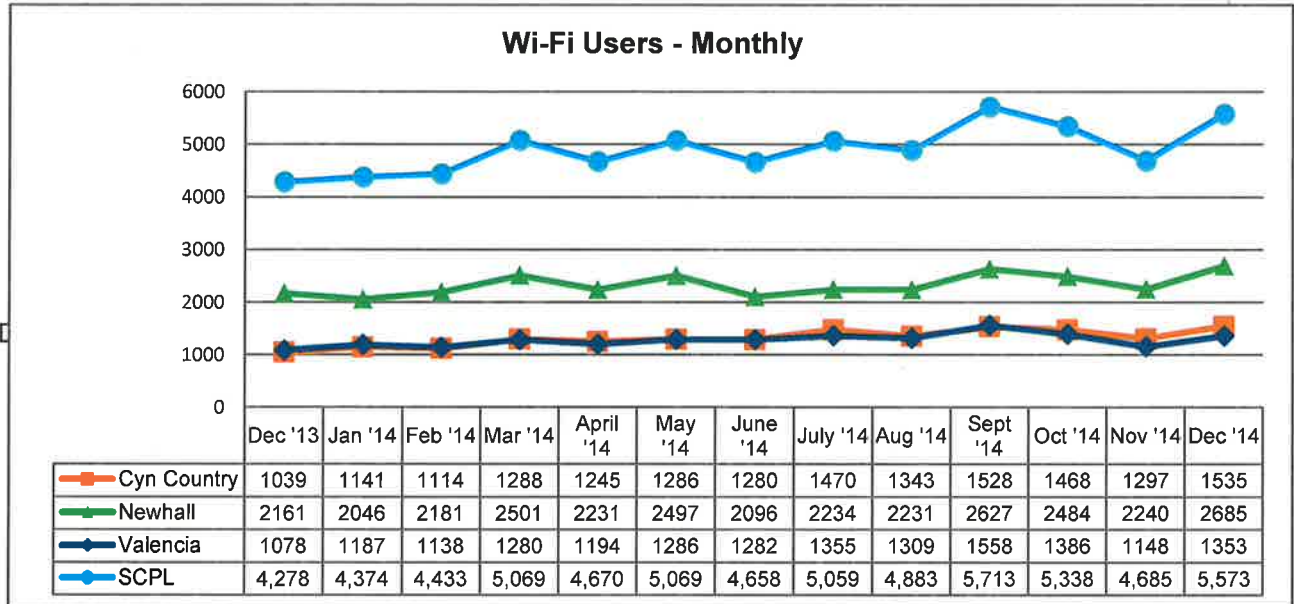

SANTA CLARITA PUBLIC LIBRARY STATISTICS  
FISCAL YEAR 2014-15  
PROGRAM ATTENDANCE

In December 2014, a total of 2,791 attendees participated in a program.

612 attended a Library program at the Canyon Country Library, 1,306 at Newhall Library, and 873 Valencia Library.

SANTA CLARITA PUBLIC LIBRARY STATISTICS  
FISCAL YEAR 2014-15  
LIBRARY CARDS ISSUED

In December 2014, a total of 902 new Library cards were issued.

272 new Library cards were issued at the Canyon Country Library, 405 at Newhall Library, and 225 at Valencia Library.

SANTA CLARITA PUBLIC LIBRARY STATISTICS  
FISCAL YEAR 2014-15  
WI-FI USERS

In December 2014, a total of 5,573 Library patrons used the Santa Clarita Public Library's free wireless internet (Wi-Fi).

1,535 Wi-Fi users were at the Canyon Country Library, 2,685 at Newhall Library, and 1,353 at Valencia Library.