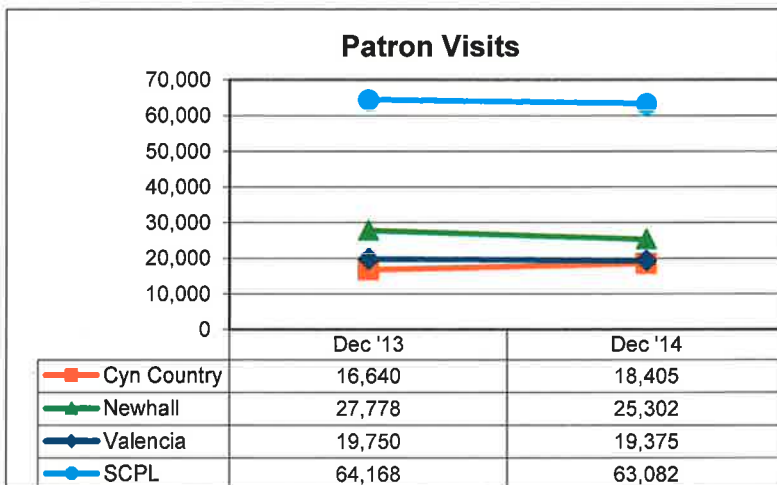

## Statistical Summary

Month-to-Date								
DECEMBER 2014	CANYON COUNTRY		OLD TOWN NEWHALL		VALENCIA		TOTALS	
	Dec. 2014	Dec. 2013	Dec. 2014	Dec. 2013	Dec. 2014	Dec. 2013	Dec. 2014	Dec. 2013
Patron Traffic	18,405	16,640	25,302	27,778	19,375	19,750	63,082	64,168
Circulation	26,114	25,562	29,043	30,101	48,424	51,960	103,581	107,623
PC Reservations	4,887	5,743	7,968	7,402	3,895	4,175	16,750	17,320
Volunteer Hours	253	316	451	473	161	205	865	994
Holds Filled	3,324	3,461	2,952	3,316	5,126	6,210	11,402	12,987
Number of Programs	29	31	59	50	36	24	124	105
Program Attendance	612	575	1,306	3,618	873	481	2,791	4,674
Library Cards Issued	272	272	405	574	225	264	902	1,110
Wi-Fi Users	1,535	1,039	2,685	2,161	1,353	1,078	5,573	4,278
Website Visits	xxx	xxx	xxx	xxx	xxx	xxx	44,221	25,271

Year-to-Date								
DECEMBER 2014	CANYON COUNTRY		OLD TOWN NEWHALL		VALENCIA		TOTALS	
	Dec. Y-T-D 2014	Dec. Y-T-D 2013	Dec. Y-T-D 2014	Dec. Y-T-D 2013	Dec. Y-T-D 2014	Dec. Y-T-D 2013	Dec. Y-T-D 2014	Dec. Y-T-D 2013
Patron Traffic	133,633	131,502	179,347	181,551	145,282	144,793	458,262	457,846
Circulation	192,338	186,683	215,548	216,849	350,318	349,637	758,204	753,169
PC Reservations	35,813	42,183	50,466	51,701	26,097	28,460	112,376	122,344
Volunteer Hours	2,841	3,256	4,049	3,453	1,483	1,681	8,373	8,390
Holds Filled	22,042	24,471	19,775	24,485	33,526	45,502	75,343	94,458
Number of Programs	304	247	532	362	321	187	1,157	796
Program Attendance	6,875	5,216	16,162	12,410	8,101	4,884	31,138	22,510
Library Cards Issued	2,220	2,632	3,933	5,177	2,024	2,522	8,177	10,331
Wi-Fi Users	8,641	7,155	14,501	12,936	8,109	7,289	31,251	27,380
Website Visits	xxx	xxx	xxx	xxx	xxx	xxx	299,163	171,454

SANTA CLARITA PUBLIC LIBRARY STATISTICS  
FISCAL YEAR 2014-15  
PATRON VISITS

In December 2014, a total of 63,082 patrons visited the Santa Clarita Public Library, with 18,405 visitors at Canyon Country, 25,302 at Newhall, and 19,375 at Valencia.