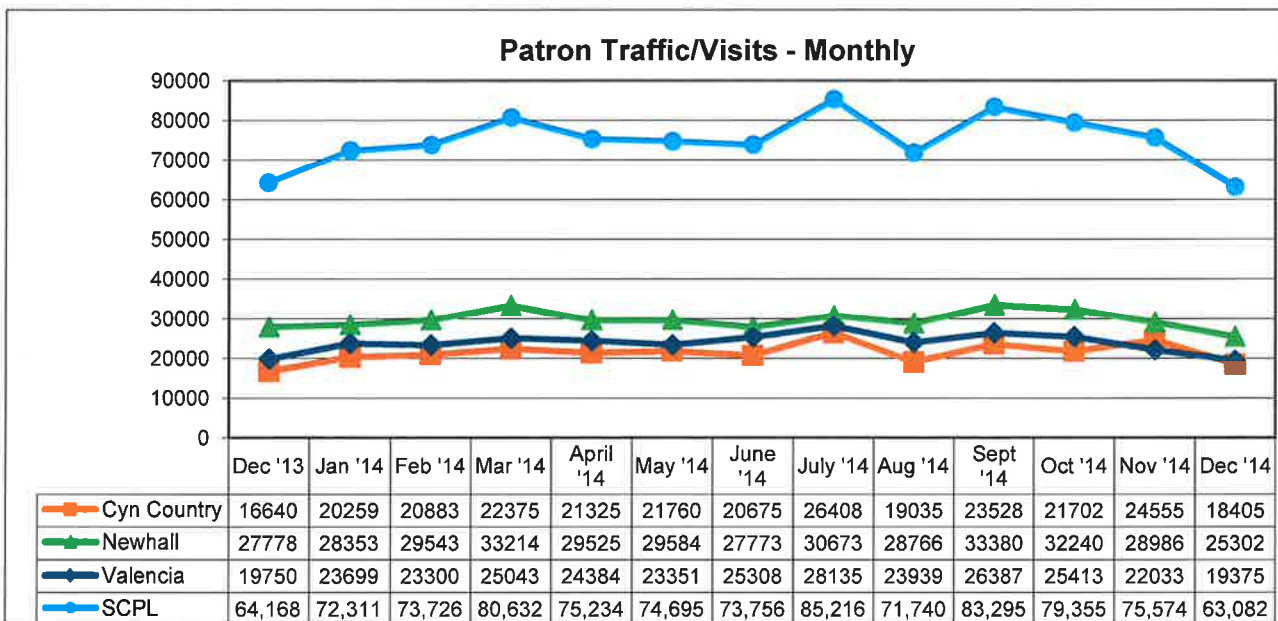

SANTA CLARITA PUBLIC LIBRARY STATISTICS
FISCAL YEAR 2014-15
PATRON VISITS

In December 2014, a total of 63,082 patrons visited the Santa Clarita Public Library, with 18,405 visitors at Canyon Country, 25,302 at Newhall, and 19,375 at Valencia.