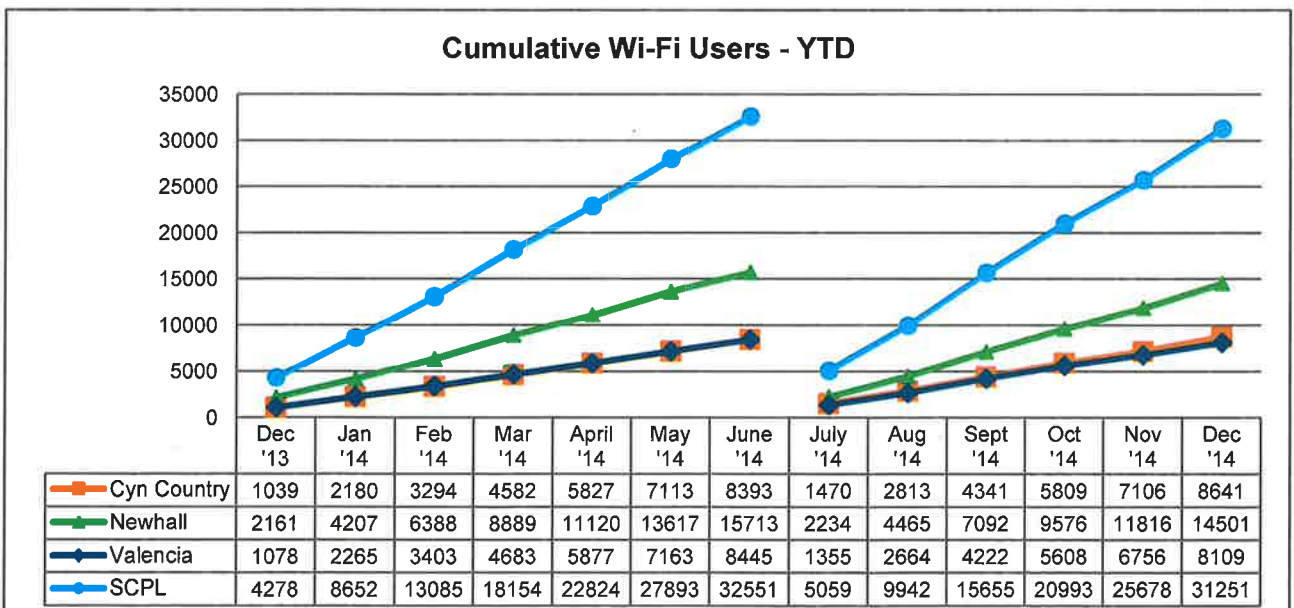

SANTA CLARITA PUBLIC LIBRARY STATISTICS  
FISCAL YEAR 2014-15  
PROGRAM ATTENDANCE

In December 2014, a total of 2,791 attendees participated in a program.

612 attended a Library program at the Canyon Country Library, 1,306 at Newhall Library, and 873 Valencia Library.

SANTA CLARITA PUBLIC LIBRARY STATISTICS  
FISCAL YEAR 2014-15  
LIBRARY CARDS ISSUED

In December 2014, a total of 902 new Library cards were issued.

272 new Library cards were issued at the Canyon Country Library, 405 at Newhall Library, and 225 at Valencia Library.

SANTA CLARITA PUBLIC LIBRARY STATISTICS  
FISCAL YEAR 2014-15  
WI-FI USERS

In December 2014, a total of 5,573 Library patrons used the Santa Clarita Public Library's free wireless internet (Wi-Fi).

1,535 Wi-Fi users were at the Canyon Country Library, 2,685 at Newhall Library, and 1,353 at Valencia Library.