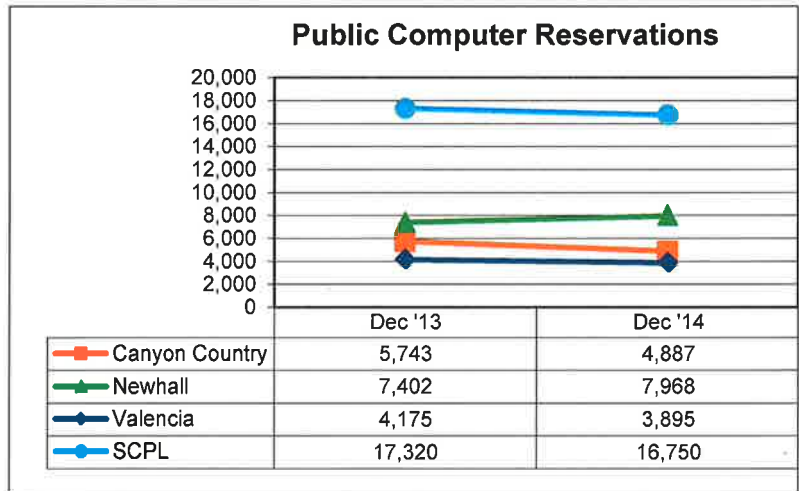

SANTA CLARITA PUBLIC LIBRARY STATISTICS
FISCAL YEAR 2014-15
PUBLIC COMPUTER RESERVATIONS

In December 2014, a total of 16,750 patrons reserved and used a public computer.

4,887 patrons used public computers in the Canyon Country Library, 7,968 in Newhall Library, and 3,895 in Valencia Library.