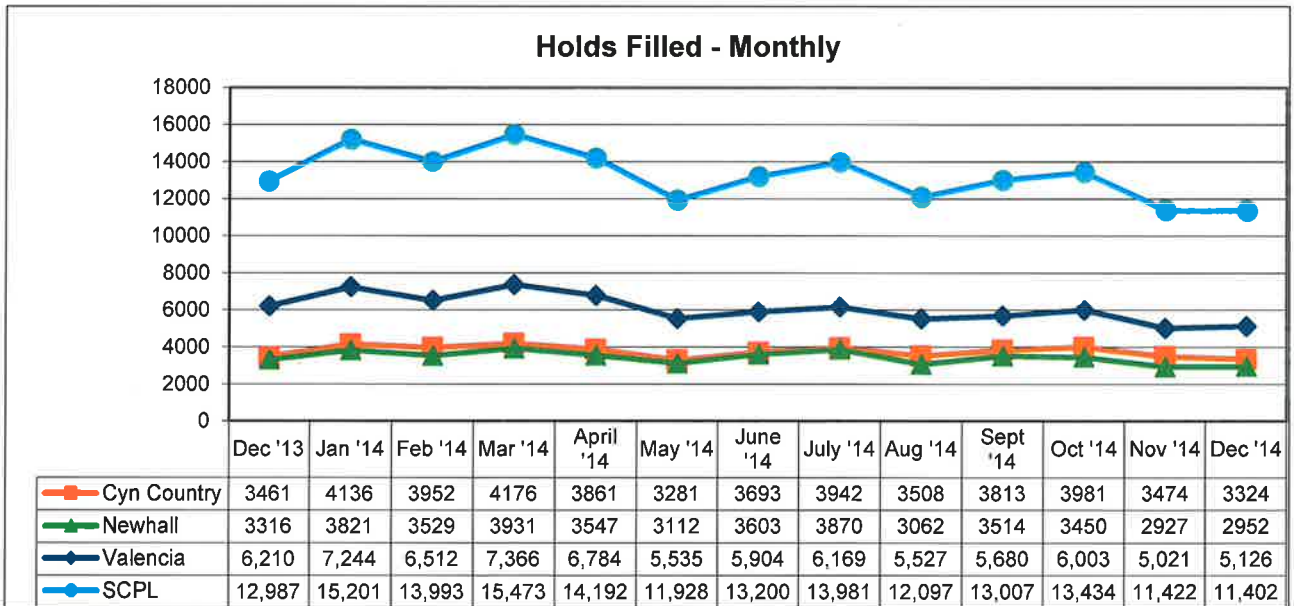

**SANTA CLARITA PUBLIC LIBRARY STATISTICS**  
**FISCAL YEAR 2014-15**  
**CIRCULATION**

In December 2014, a total of 103,581 books and materials were circulated in the Santa Clarita Public Library.

26,114 books and materials were circulated at the Canyon Country Library, 29,043 at Newhall Library, and 48,424 at Valencia Library.

SANTA CLARITA PUBLIC LIBRARY STATISTICS  
FISCAL YEAR 2014-15  
PUBLIC COMPUTER RESERVATIONS

In December 2014, a total of 16,750 patrons reserved and used a public computer.

4,887 patrons used public computers in the Canyon Country Library, 7,968 in Newhall Library, and 3,895 in Valencia Library.

**SANTA CLARITA PUBLIC LIBRARY STATISTICS**  
**FISCAL YEAR 2014-15**  
**HOLDS FILLED**

In December 2014, a total of 11,402 holds were filled in the Santa Clarita Public Library.

3,324 holds were filled in the Canyon Country Library, 2,952 in Newhall Library, and 5,126 in Valencia Library.