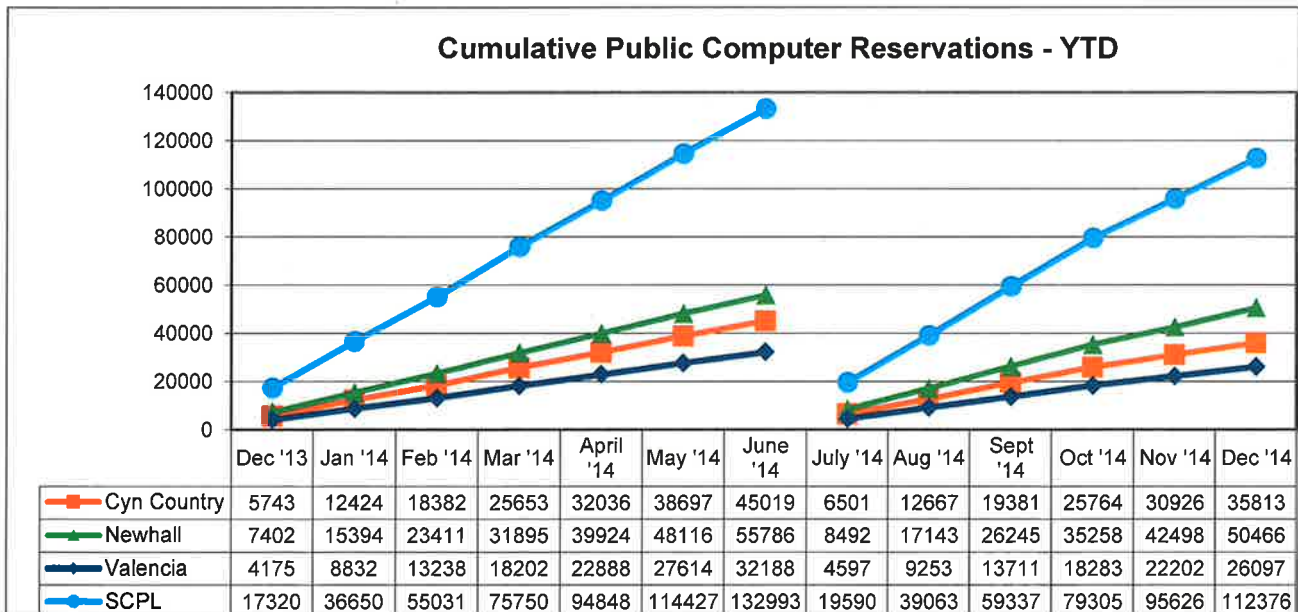

SANTA CLARITA PUBLIC LIBRARY STATISTICS
FISCAL YEAR 2014-15
PUBLIC COMPUTER RESERVATIONS

In December 2014, a total of 16,750 patrons reserved and used a public computer.

4,887 patrons used public computers in the Canyon Country Library, 7,968 in Newhall Library, and 3,895 in Valencia Library.