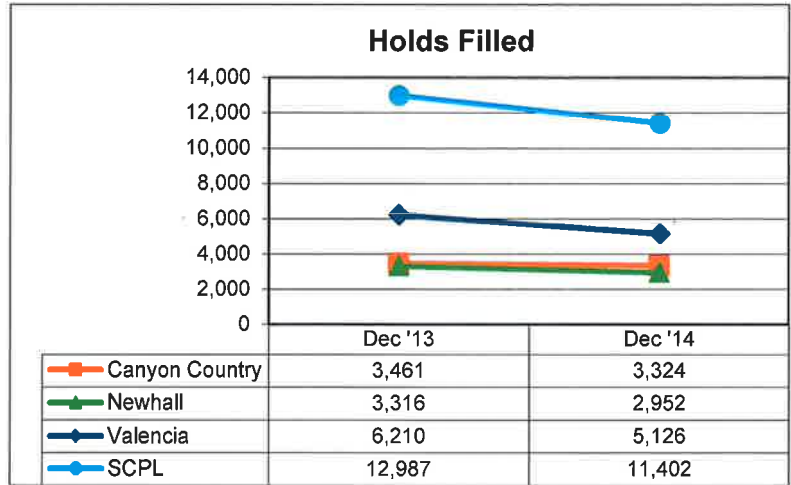

**SANTA CLARITA PUBLIC LIBRARY STATISTICS**  
**FISCAL YEAR 2014-15**  
**CIRCULATION**

In December 2014, a total of 103,581 books and materials were circulated in the Santa Clarita Public Library.

26,114 books and materials were circulated at the Canyon Country Library, 29,043 at Newhall Library, and 48,424 at Valencia Library.

SANTA CLARITA PUBLIC LIBRARY STATISTICS  
FISCAL YEAR 2014-15  
PUBLIC COMPUTER RESERVATIONS

In December 2014, a total of 16,750 patrons reserved and used a public computer.

4,887 patrons used public computers in the Canyon Country Library, 7,968 in Newhall Library, and 3,895 in Valencia Library.

**SANTA CLARITA PUBLIC LIBRARY STATISTICS**  
**FISCAL YEAR 2014-15**  
**HOLDS FILLED**

In December 2014, a total of 11,402 holds were filled in the Santa Clarita Public Library.

3,324 holds were filled in the Canyon Country Library, 2,952 in Newhall Library, and 5,126 in Valencia Library.