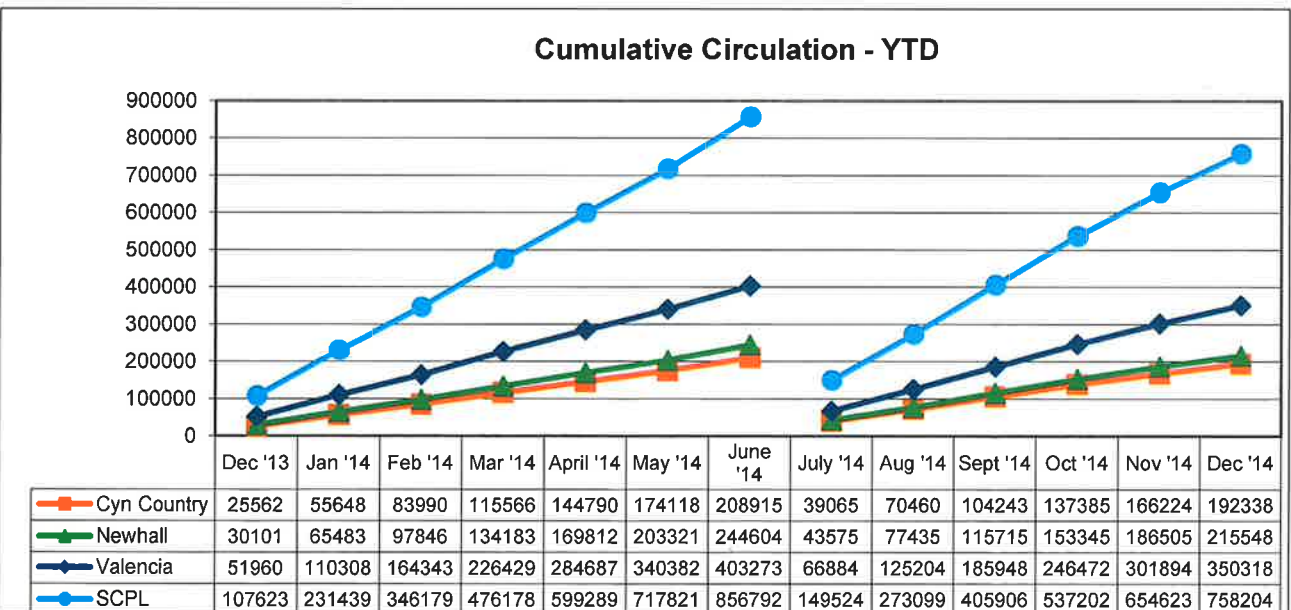

Year-to-Date								
DECEMBER 2014	CANYON COUNTRY		OLD TOWN NEWHALL		VALENCIA		TOTALS	
	Dec. Y-T-D 2014	Dec. Y-T-D 2013	Dec. Y-T-D 2014	Dec. Y-T-D 2013	Dec. Y-T-D 2014	Dec. Y-T-D 2013	Dec. Y-T-D 2014	Dec. Y-T-D 2013
Patron Traffic	133,633	131,502	179,347	181,551	145,282	144,793	458,262	457,846
Circulation	192,338	186,683	215,548	216,849	350,318	349,637	758,204	753,169
PC Reservations	35,813	42,183	50,466	51,701	26,097	28,460	112,376	122,344
Volunteer Hours	2,841	3,256	4,049	3,453	1,483	1,681	8,373	8,390
Holds Filled	22,042	24,471	19,775	24,485	33,526	45,502	75,343	94,458
Number of Programs	304	247	532	362	321	187	1,157	796
Program Attendance	6,875	5,216	16,162	12,410	8,101	4,884	31,138	22,510
Library Cards Issued	2,220	2,632	3,933	5,177	2,024	2,522	8,177	10,331
Wi-Fi Users	8,641	7,155	14,501	12,936	8,109	7,289	31,251	27,380
Website Visits	xxx	xxx	xxx	xxx	xxx	xxx	299,163	171,454

SANTA CLARITA PUBLIC LIBRARY STATISTICS  
FISCAL YEAR 2014-15  
PATRON VISITS

In December 2014, a total of 63,082 patrons visited the Santa Clarita Public Library, with 18,405 visitors at Canyon Country, 25,302 at Newhall, and 19,375 at Valencia.

**SANTA CLARITA PUBLIC LIBRARY STATISTICS**  
**FISCAL YEAR 2014-15**  
**CIRCULATION**

In December 2014, a total of 103,581 books and materials were circulated in the Santa Clarita Public Library.

26,114 books and materials were circulated at the Canyon Country Library, 29,043 at Newhall Library, and 48,424 at Valencia Library.